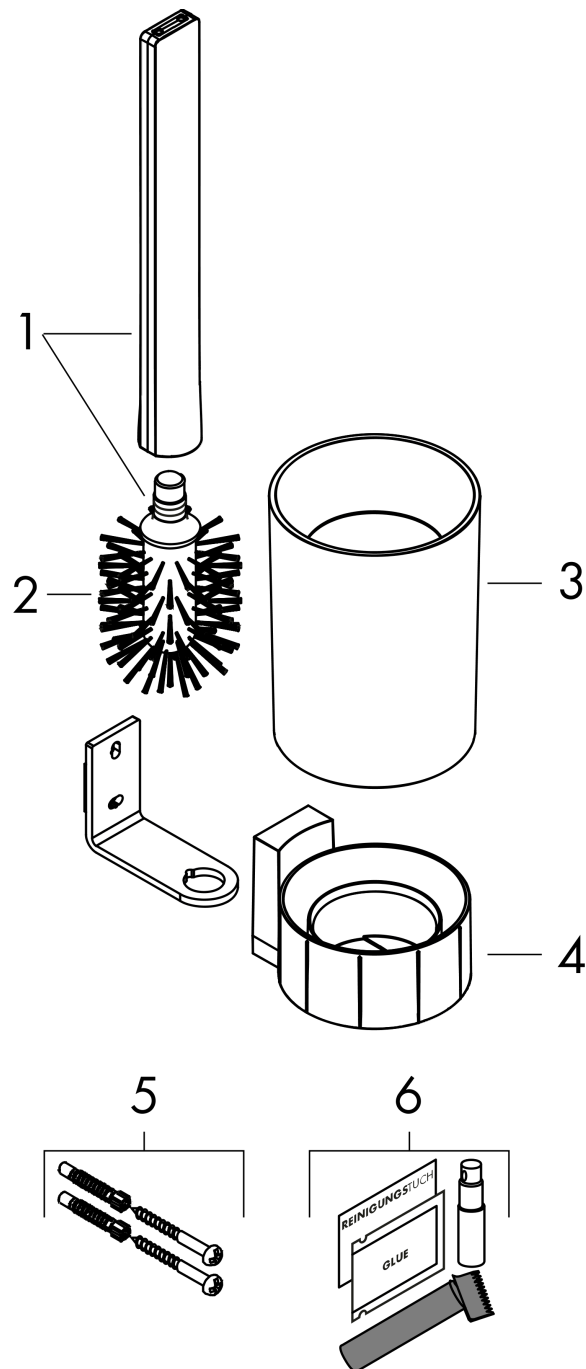

##### Features

- Wall-mounted
- plastic dyed through
- material recess: matt plastic
- with removable insert
- concealed fastening
- removable container and easy to clean
- container is dishwasher safe
- including toilet brush
- brush head black
- application - glue or drill
- including gluing set
- ergonomic handle

#### Product image

#### Scale drawing

WallStoris

Toilet brush holder

Finishes : **matte black**

Part no. : **27927670**

Exploded drawing

Year of production: >10/21

**WallStoris**

**Toilet brush holder**

Finishes : **matte black** Part no. : **27927670**

**Spare parts list**

Year of production: >10/21

Pos.	Description	Part no.	Price	PU
1	WC-brush black Ø 66 mm	40068000	-	1
2	mounting set	96179000	-	1
3	mounting kit	94450000	-	1