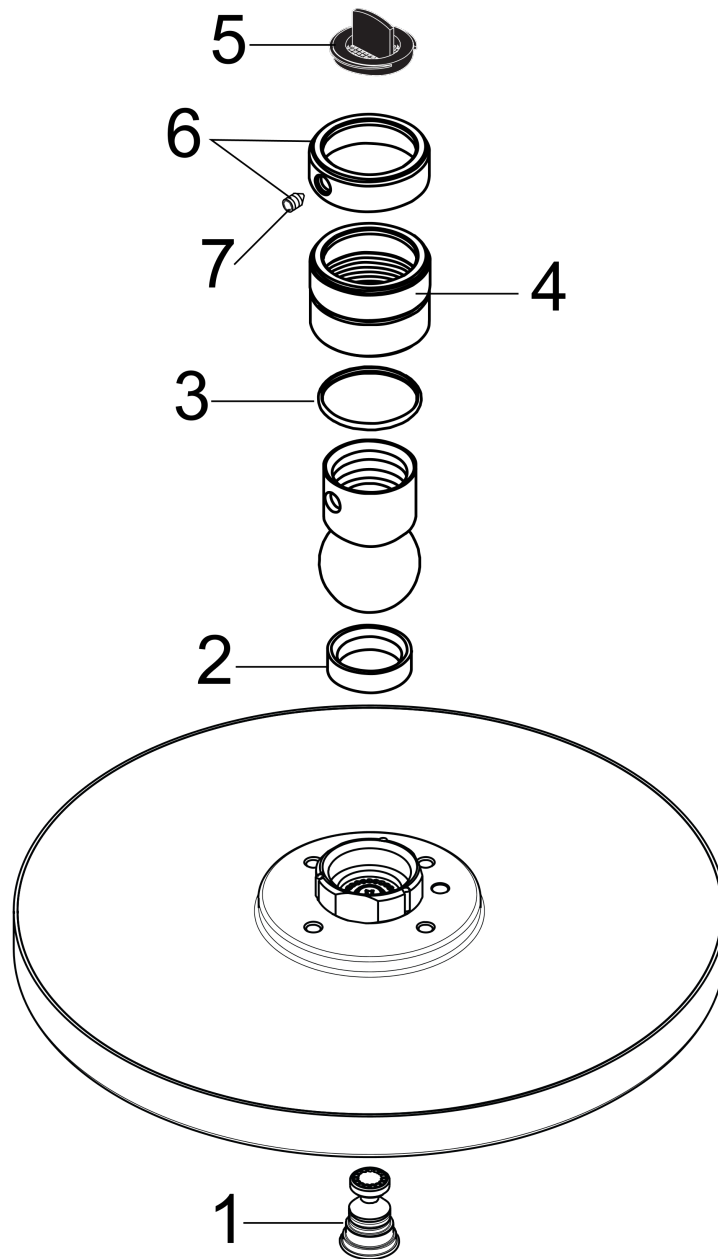

**Raindance S**

**Showerhead 240 1-Jet, 2.5 GPM**

Finishes : **brushed nickel** Part no. : **27474821**

**Description**

**Features**

- 180 no-clog spray channels
- Spray modes: RainAir
- Flow: 2.5 GPM (9.5 L/Min)
- Fully-finished matching spray face

**Item details**

List Price \$ 829.00

**Technology**

**Compliance**

**Product image**

**Scale drawing**

**Raindance S**

**Showerhead 240 1-Jet, 2.5 GPM**

Finishes : **brushed nickel** Part no. : **27474821**

**Exploded drawing**

Year of production: >09/04

**Raindance S**

**Showerhead 240 1-Jet, 2.5 GPM**

Finishes : **brushed nickel** Part no. : **27474821**

**Spare parts list**

Year of production: >09/04

Pos.	Description	Part no.	Price	PU
1	air jet (Eco)	95795820	-	1
2	seal	97606000	-	1
3	lever collar	97536000	-	1
4	nut	97958820	-	1
5	filter packing	88649000	-	1
6	lock washer	98942820	-	1
7	hollow set screw M4x6	97767000	-	1