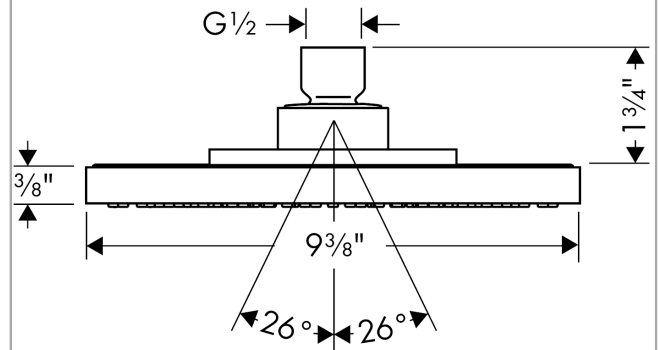

**Raindance S**

**Showerhead 240 1-Jet, 2.5 GPM**

Finishes : **brushed nickel** Part no. : **27474821**

**Description**

**Features**

- 180 no-clog spray channels
- Spray modes: RainAir
- Flow: 2.5 GPM (9.5 L/Min)
- Fully-finished matching spray face

**Item details**

List Price \$ 829.00

**Technology**

**Compliance**

**Product image**

**Scale drawing**

**Raindance S**

**Showerhead 240 1-Jet, 2.5 GPM**

Finishes : **brushed nickel** Part no. : **27474821**

**Exploded drawing**

Year of production: >09/04

**Raindance S**

**Showerhead 240 1-Jet, 2.5 GPM**

Finishes : **brushed nickel** Part no. : **27474821**

**Spare parts list**

Year of production: >09/04

Pos.	Description	Part no.	Price	PU
1	air jet (Eco)	95795820	-	1
2	seal	97606000	-	1
3	lever collar	97536000	-	1
4	nut	97958820	-	1
5	filter packing	88649000	-	1
6	lock washer	98942820	-	1
7	hollow set screw M4x6	97767000	-	1