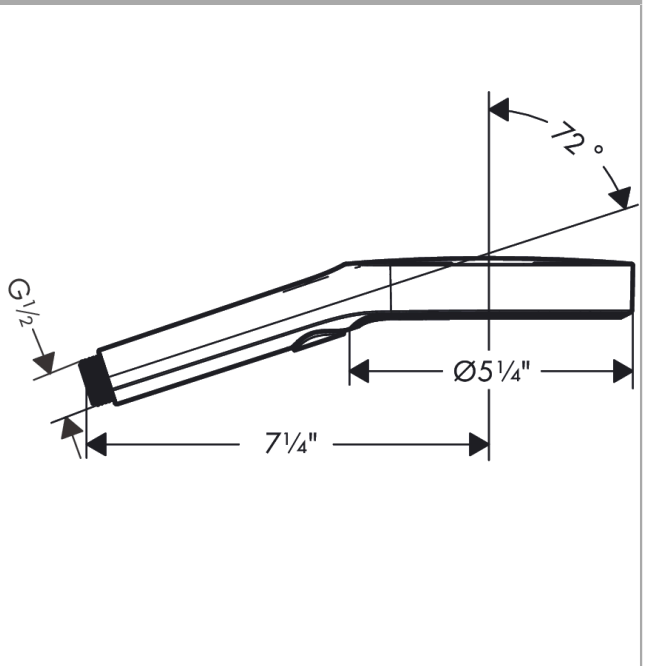

Rainfinity

Handshower 130 3-Jet, 1.75 GPM

Finishes : **matte white** Part no. : **26865701**

Description

Features

- Spray modes: PowderRain, Intense PowderRain, Intense Turbo
- Select button for comfortable alternation of spray modes
- Flow: 1.75 GPM (6.6 L/Min)
- Spray face surface: graphite

Item details

List Price \$ 250.00

Technology

Design awards

Compliance

Product image

Scale drawing

Rainfinity

Handshower 130 3-Jet, 1.75 GPM

Finishes : **matte white** Part no. : **26865701**

Exploded drawing

Year of production: >10/19

Rainfinity
Handshower 130 3-Jet, 1.75 GPM
 Finishes : **matte white** Part no. : **26865701**

Spare parts list

Year of production: >10/19

Pos.	Description	Part no.	Price	PU
1	seal	98058000	-	1
2	filter	92672000	-	1