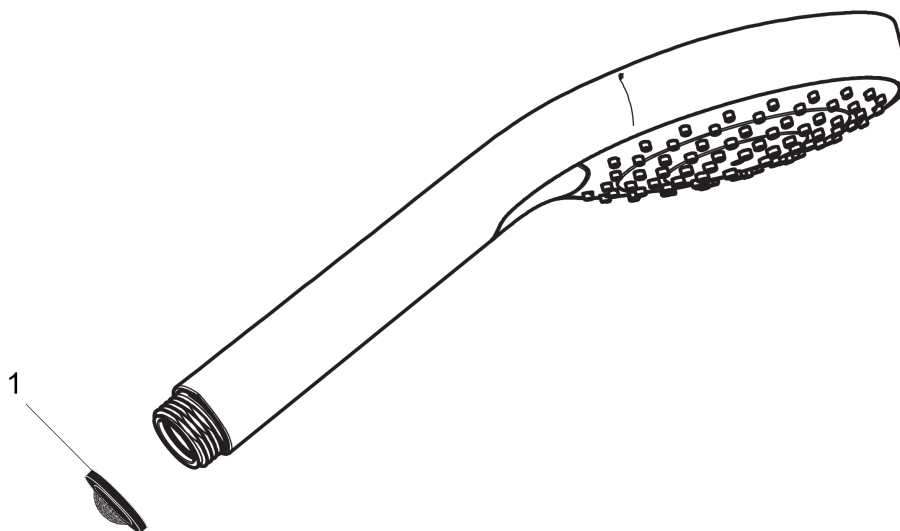

Croma Select E
Handshower 110 Vario-Jet, 2.5 GPM
 Finishes : **brushed nickel** Part no. : **26813821**

Description

Features

- Select button for comfortable alternation of spray modes
- 79 no-clog spray channels
- Spray modes: Vario-Jet (spray zones of variable intensity)
- Flow: 2.5 GPM (9.5 L/Min)
- Easy-to-clean white spray face

Item details

List Price \$ 171.00

Technology

Product image

Scale drawing

Croma Select E
Handshower 110 Vario-Jet, 2.5 GPM
Finishes : **brushed nickel** Part no. : **26813821**

Exploded drawing

Year of production: >10/16

Croma Select E
Handshower 110 Vario-Jet, 2.5 GPM
 Finishes : **brushed nickel** Part no. : **26813821**

Spare parts list

Year of production: >**10/16**

Pos.	Description	Part no.	Price	PU
1	filter packing	94246000	-	1