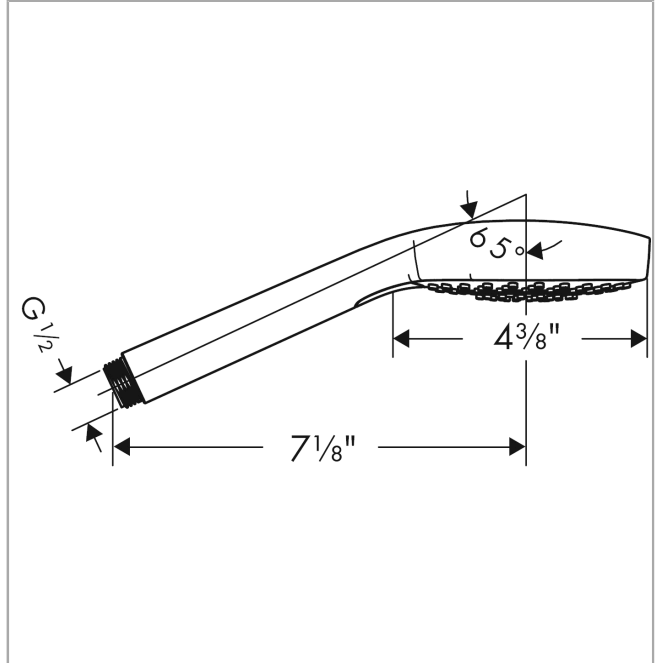

Croma Select E
Handshower 110 Vario-Jet, 2.5 GPM
 Finishes : **brushed nickel** Part no. : **26813821**

Description

Features

- Select button for comfortable alternation of spray modes
- 79 no-clog spray channels
- Spray modes: Vario-Jet (spray zones of variable intensity)
- Flow: 2.5 GPM (9.5 L/Min)
- Easy-to-clean white spray face

Item details

List Price \$ 171.00

Technology

Product image

Scale drawing

Croma Select E
Handshower 110 Vario-Jet, 2.5 GPM
Finishes : **brushed nickel** Part no. : **26813821**

Exploded drawing

Year of production: >10/16

Croma Select E
Handshower 110 Vario-Jet, 2.5 GPM
 Finishes : **brushed nickel** Part no. : **26813821**

Spare parts list

Year of production: >**10/16**

Pos.	Description	Part no.	Price	PU
1	filter packing	94246000	-	1