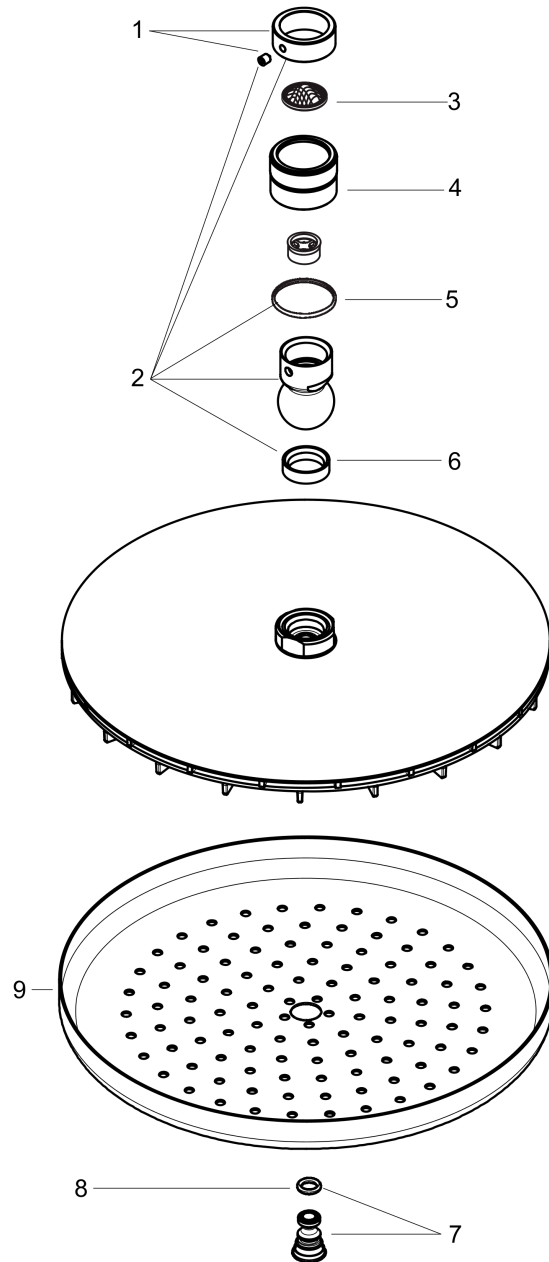

**Croma**  
**Showerhead 280 1-Jet, 1.8 GPM**  
 Finishes : **chrome** Part no. : **26217001**

**Description**

**Features**

- 140 no-clog spray channels
- Spray modes: Rain
- Flow: 1.8 GPM (6.8 L/Min)
- Fully-finished matching spray face
- Spray face removable for cleaning

**Item details**

List Price \$ 397.00

**Technology**

**Compliance**

**Product image**

**Scale drawing**

**Croma**  
**Showerhead 280 1-Jet, 1.8 GPM**  
 Finishes : **chrome** Part no. : **26217001**

Exploded drawing

Year of production: >01/18

**Croma**  
**Showerhead 280 1-Jet, 1.8 GPM**  
 Finishes : **chrome**    Part no. : **26217001**

**Spare parts list**

Year of production: >01/18

Pos.	Description	Part no.	Price	PU
1	lock washer	98942000	-	1
2	ball joint	98941000	-	1
3	filter packing	94246000	-	1
4	nut	97958000	-	1
5	lever collar	97536000	-	1
6	seal	97606000	-	1
7	air jet (Eco)	95795000	-	1
8	O-ring 7x2	98419000	-	1