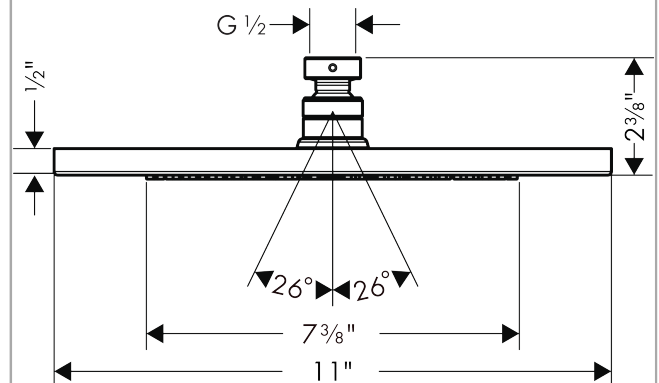

**Croma**  
**Showerhead 280 1-Jet, 1.8 GPM**  
 Finishes : **chrome** Part no. : **26217001**

**Description**

**Features**

- 140 no-clog spray channels
- Spray modes: Rain
- Flow: 1.8 GPM (6.8 L/Min)
- Fully-finished matching spray face
- Spray face removable for cleaning

**Item details**

List Price \$ 397.00

**Technology**

**Compliance**

**Product image**

**Scale drawing**

**Croma**  
**Showerhead 280 1-Jet, 1.8 GPM**  
 Finishes : **chrome** Part no. : **26217001**

Exploded drawing

Year of production: >01/18

**Croma**  
**Showerhead 280 1-Jet, 1.8 GPM**  
 Finishes : **chrome**    Part no. : **26217001**

**Spare parts list**

Year of production: >01/18

Pos.	Description	Part no.	Price	PU
1	lock washer	98942000	-	1
2	ball joint	98941000	-	1
3	filter packing	94246000	-	1
4	nut	97958000	-	1
5	lever collar	97536000	-	1
6	seal	97606000	-	1
7	air jet (Eco)	95795000	-	1
8	O-ring 7x2	98419000	-	1