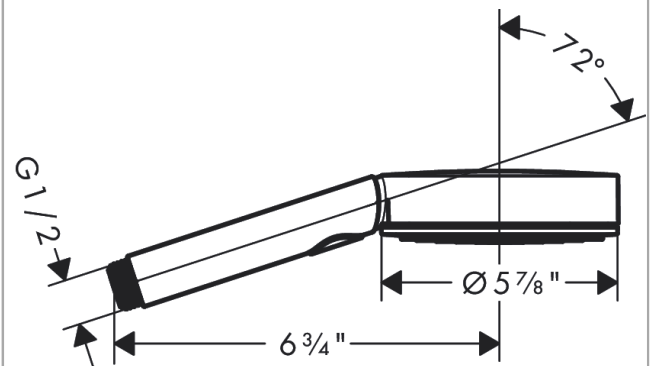

Pulsify Select S
Handshower 105 3-Jet Relaxation 1.75 GPM
 Finishes : **matte black** Part no. : **24112671**

Description

Features

- Spray modes: PowderRain, IntenseRain, Pulsating Massage
- Select button for comfortable alternation of spray modes
- Spray face surface: graphite
- Flow: 1.75 GPM (6.6 L/Min)

Item details

List Price \$ 104.00

Technology

Design awards

reddot winner 2021

Compliance

Product image

Scale drawing