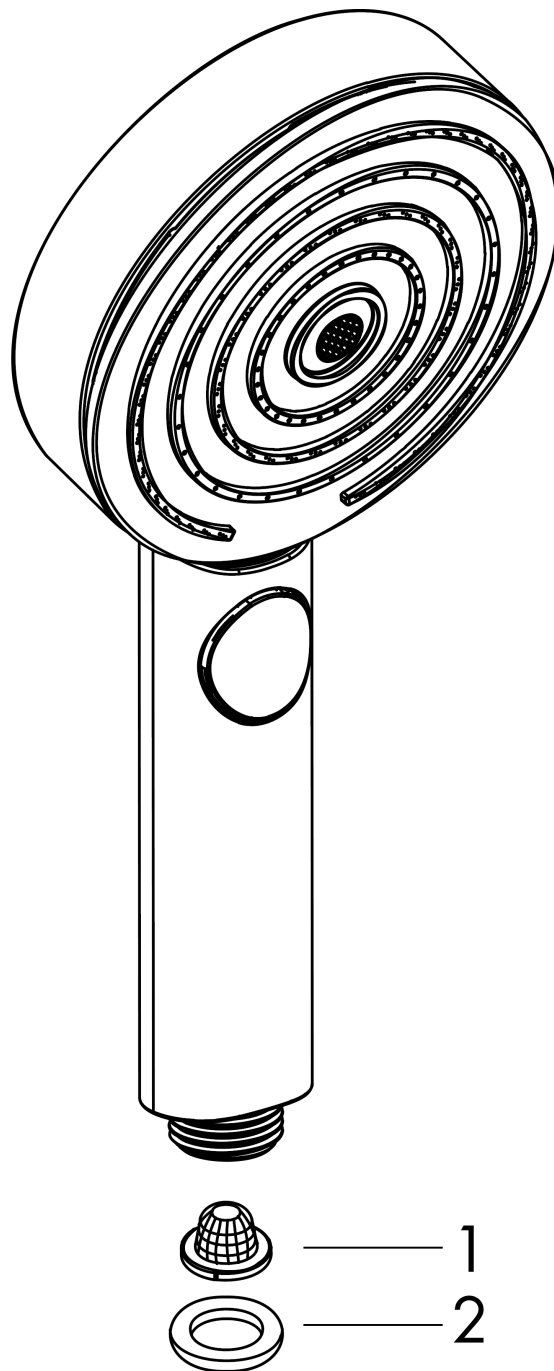

Pulsify Select S
Handshower 105 3-Jet Relaxation 1.75 GPM
 Finishes : **matte black** Part no. : **24112671**

Description

Features

- Spray modes: PowderRain, IntenseRain, Pulsating Massage
- Select button for comfortable alternation of spray modes
- Spray face surface: graphite
- Flow: 1.75 GPM (6.6 L/Min)

Item details

List Price \$ 104.00

Technology

Design awards

reddot winner 2021

Compliance

Product image

Scale drawing

Pulsify Select S
Handshower 105 3-Jet Relaxation 1.75 GPM
Finishes : **matte black** Part no. : **24112671**

Exploded drawing

Year of production: >11/21

Pulsify Select S
Handshower 105 3-Jet Relaxation 1.75 GPM
 Finishes : **matte black** Part no. : **24112671**

Spare parts list

Year of production: >11/21

Pos.	Description	Part no.	Price	PU
1	filter	92672000	-	1
2	seal	98058000	-	1