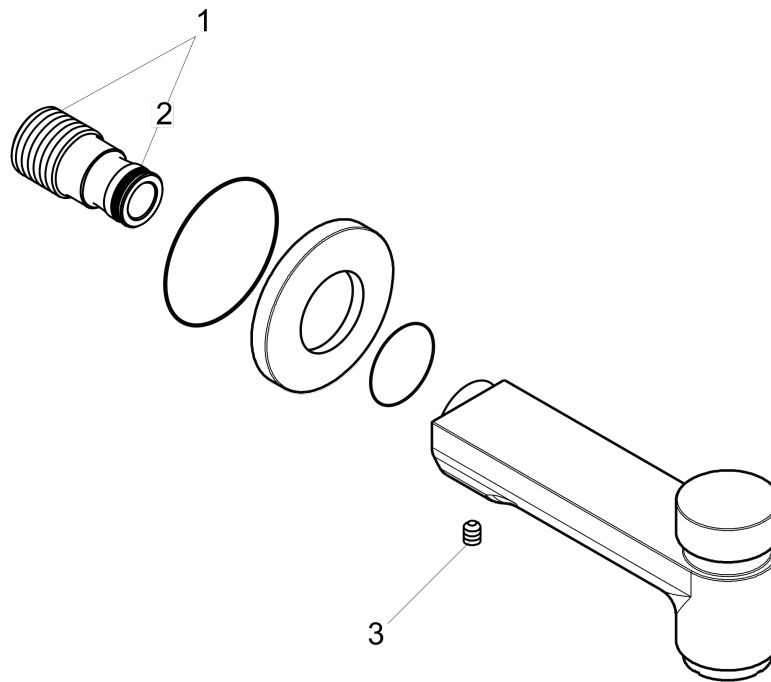

**Metris S**

**Tub Spout with Diverter**

Finishes : **chrome** Part no. : **14414001**

**Description**

**Features**

- Solid brass

**Item details**

List Price \$ 227.00

**Compliance**

**Product image**

**Scale drawing**

**Metris S**

**Tub Spout with Diverter**

Finishes : **chrome** Part no. : **14414001**

**Exploded drawing**

Year of production: >06/07

**Metris S**

**Tub Spout with Diverter**

Finishes : **chrome** Part no. : **14414001**

**Spare parts list**

Year of production: >06/07

Pos.	Description	Part no.	Price	PU
1	connecting thread	96472001	-	1
2	O-ring 16x2,5	98134000	-	1
3	hollow set screw M6x8	97810000	-	1