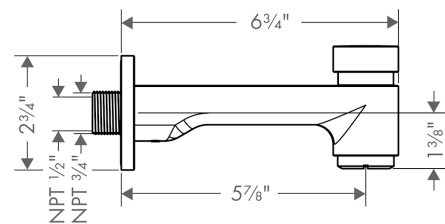

**Metris S**

**Tub Spout with Diverter**

Finishes : **chrome** Part no. : **14414001**

**Description**

**Features**

- Solid brass

**Item details**

List Price \$ 227.00

**Compliance**

**Product image**

**Scale drawing**

**Metris S**

**Tub Spout with Diverter**

Finishes : **chrome** Part no. : **14414001**

**Exploded drawing**

Year of production: >06/07

**Metris S**

**Tub Spout with Diverter**

Finishes : **chrome** Part no. : **14414001**

**Spare parts list**

Year of production: >06/07

Pos.	Description	Part no.	Price	PU
1	connecting thread	96472001	-	1
2	O-ring 16x2,5	98134000	-	1
3	hollow set screw M6x8	97810000	-	1