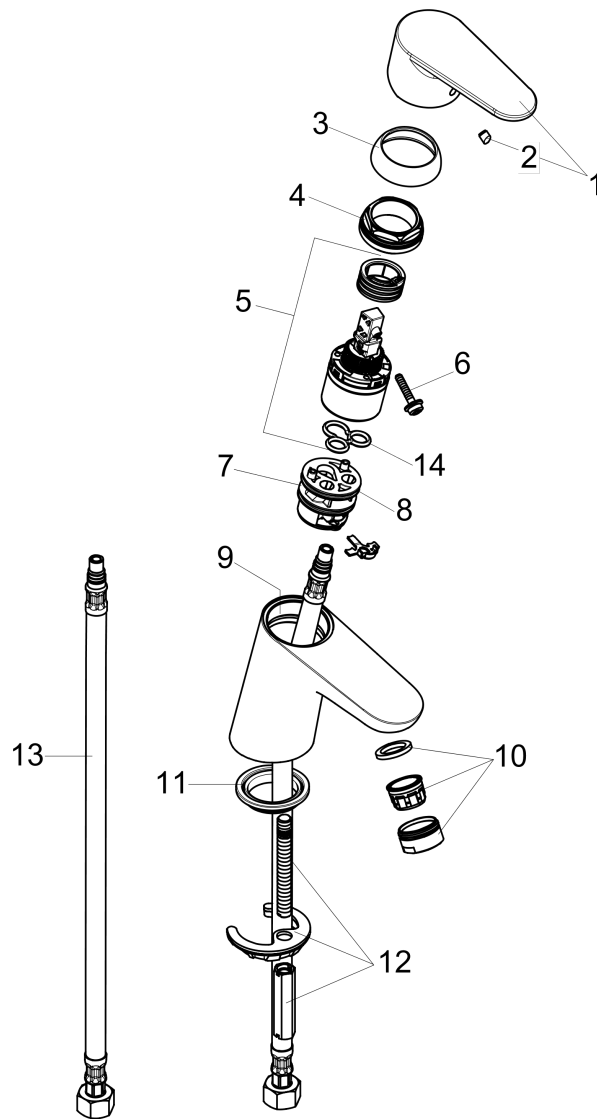

Focus
Single-Hole Faucet 70, 1.2 GPM
 Finishes : **chrome** Part no. : **04510000**

Description

Features

- Aerated spray
- Flow: 1.2 GPM (4.5 L/Min)
- Ceramic cartridge

Item details

List Price \$ 193.00

Technology

Compliance

Product image

Scale drawing

Focus
Single-Hole Faucet 70, 1.2 GPM
 Finishes : **chrome** Part no. : **04510000**

Exploded drawing

Year of production: >07/16

Focus**Single-Hole Faucet 70, 1.2 GPM**Finishes : **chrome** Part no. : **04510000****Spare parts list**

Year of production: >07/16

Pos.	Description	Part no.	Price	PU
1	handle	98532000	-	1
2	screw cover	96338000	-	1
3	flange	97406000	-	1
4	nut	97209000	-	1
5	cartridge, assy	95646001	-	1
6	locking screw for handle	95140000	-	1
7	adapter for cartridge	98750000	-	1
8	O-Ring 30x2	98186000	-	1
9	O-ring 35x2	92604000	-	1
10	aerator M24x1 (4,5 l/min)	92877000	-	1
11	seal Ø 42	98722000	-	1
12	fixing set	88508000	-	1
13	connection hose 18½" M8x0,75 3/8"	96321001	-	1
14	seal	95008000	-	1