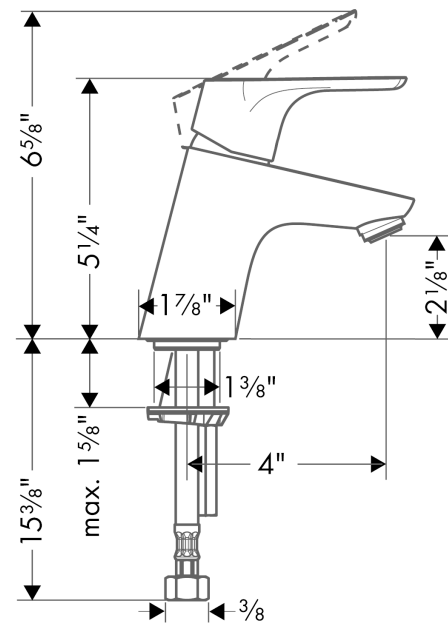

Focus
Single-Hole Faucet 70, 1.2 GPM
 Finishes : **chrome** Part no. : **04510000**

Description

Features

- Aerated spray
- Flow: 1.2 GPM (4.5 L/Min)
- Ceramic cartridge

Item details

List Price \$ 193.00

Technology

Compliance

Product image

Scale drawing

Focus
Single-Hole Faucet 70, 1.2 GPM
 Finishes : **chrome** Part no. : **04510000**

Exploded drawing

Year of production: >07/16

Focus**Single-Hole Faucet 70, 1.2 GPM**Finishes : **chrome** Part no. : **04510000****Spare parts list**

Year of production: >07/16

Pos.	Description	Part no.	Price	PU
1	handle	98532000	-	1
2	screw cover	96338000	-	1
3	flange	97406000	-	1
4	nut	97209000	-	1
5	cartridge, assy	95646001	-	1
6	locking screw for handle	95140000	-	1
7	adapter for cartridge	98750000	-	1
8	O-Ring 30x2	98186000	-	1
9	O-ring 35x2	92604000	-	1
10	aerator M24x1 (4,5 l/min)	92877000	-	1
11	seal Ø 42	98722000	-	1
12	fixing set	88508000	-	1
13	connection hose 18½" M8x0,75 3/8"	96321001	-	1
14	seal	95008000	-	1