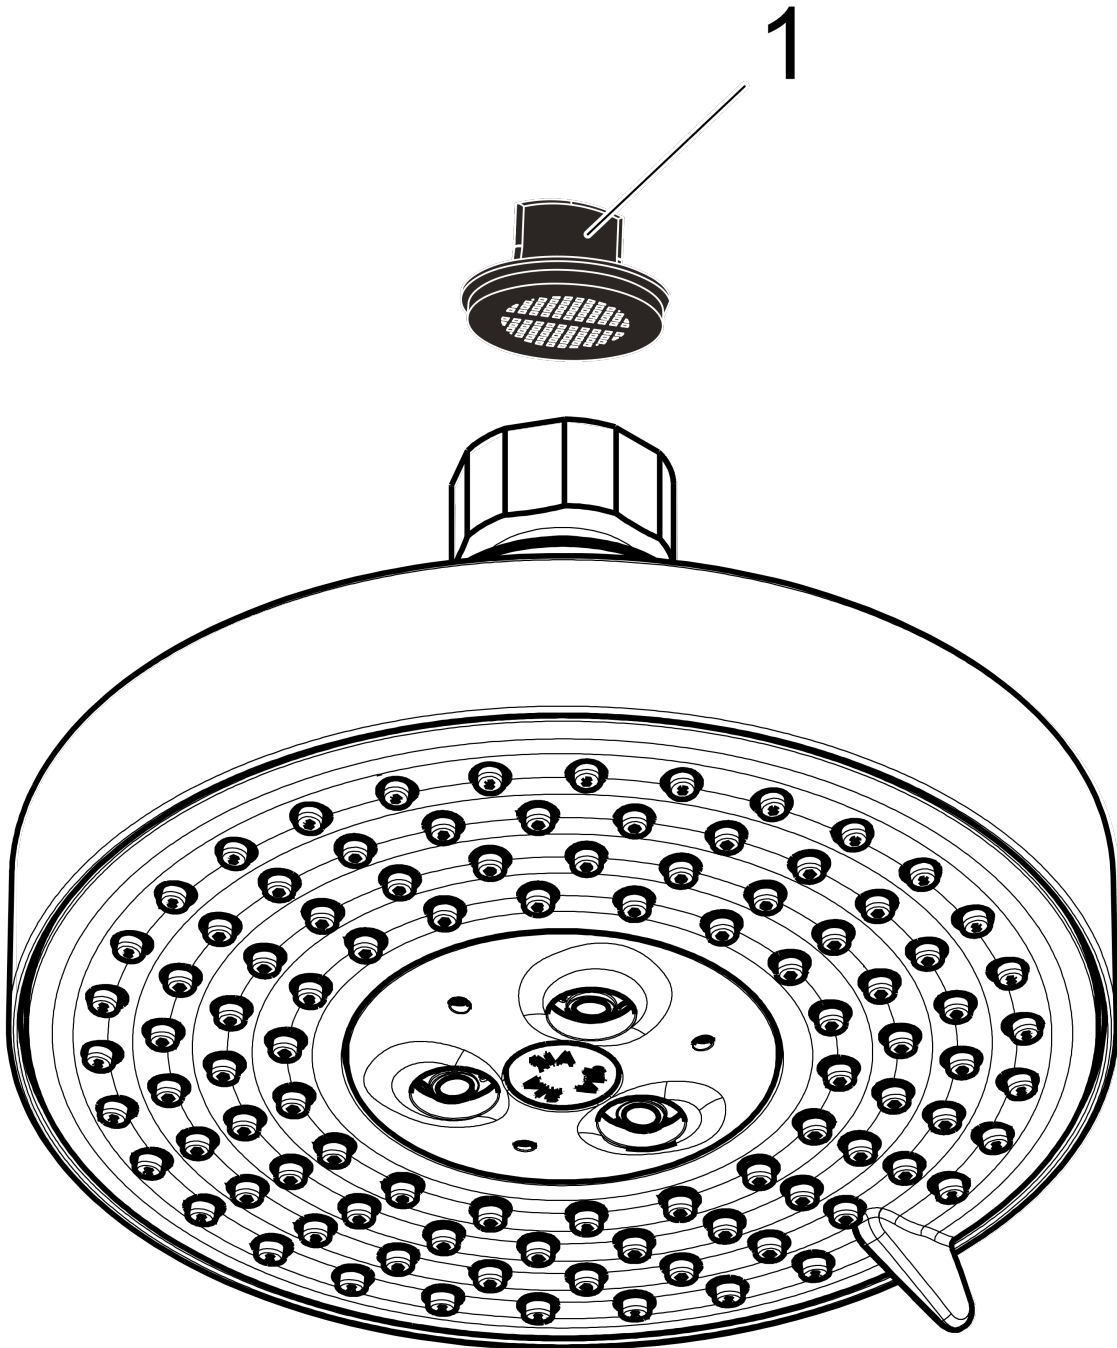

Raindance S

Showerhead 100 3-Jet, 2.0 GPM

Finishes : **brushed nickel** Part no. : **04340820**

Description

Features

- 65 no-clog spray channels
- Spray modes: RainAir, BalanceAir, Whirl
- Flow: 2.0 GPM (7.6 L/Min)

Item details

List Price \$ 237.00

Technology

Compliance

Product image

Scale drawing

Raindance S
Showerhead 100 3-Jet, 2.0 GPM
Finishes : **brushed nickel** Part no. : **04340820**

Exploded drawing

Year of production: >06/10

Raindance S

Showerhead 100 3-Jet, 2.0 GPM

Finishes : **brushed nickel** Part no. : **04340820**

Spare parts list

Year of production: >**06/10**

Pos.	Description	Part no.	Price	PU
1	filter packing	88649000	-	1