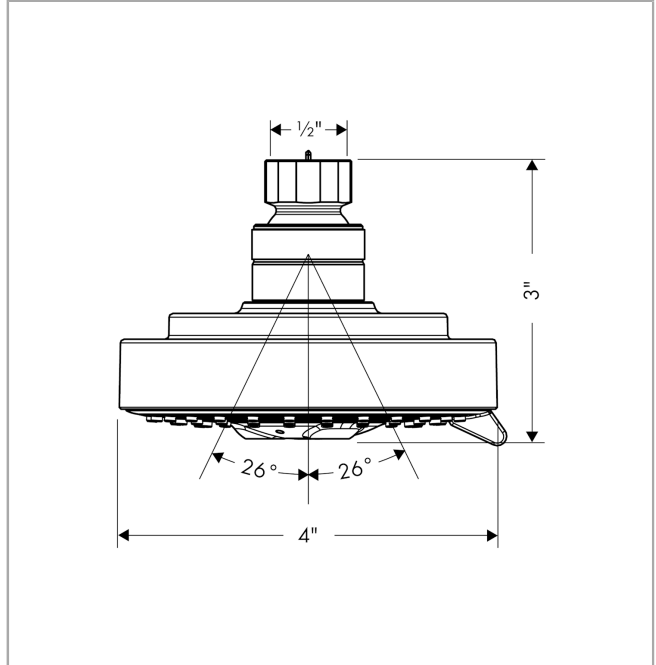

Raindance S

Showerhead 100 3-Jet, 2.0 GPM

Finishes : **brushed nickel** Part no. : **04340820**

Description

Features

- 65 no-clog spray channels
- Spray modes: RainAir, BalanceAir, Whirl
- Flow: 2.0 GPM (7.6 L/Min)

Item details

List Price \$ 237.00

Technology

Compliance

Product image

Scale drawing

Raindance S
Showerhead 100 3-Jet, 2.0 GPM
Finishes : **brushed nickel** Part no. : **04340820**

Exploded drawing

Year of production: >06/10

Raindance S

Showerhead 100 3-Jet, 2.0 GPM

Finishes : **brushed nickel** Part no. : **04340820**

Spare parts list

Year of production: >**06/10**

Pos.	Description	Part no.	Price	PU
1	filter packing	88649000	-	1