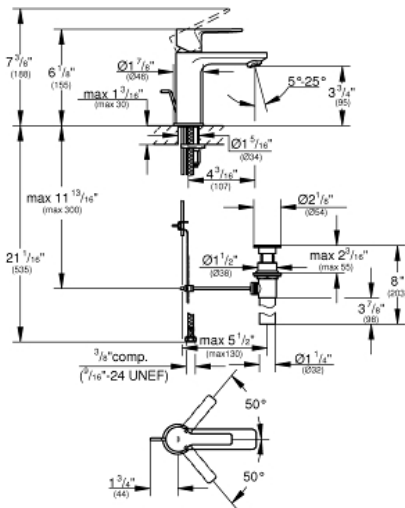

LINEARE Single-Handle Bathroom Faucet XS-Size

MODEL # 23824ENA

Pure Freude
an Wasser

GROHE

Product Description:

LINEARE

Single-Handle Bathroom Faucet XS-Size

Standard Specification:

- Single hole installation
- Metal lever handle
- **GROHE SilkMove** 1.1" (28 mm) ceramic cartridge
- With temperature limiter
- **GROHE StarLight** finish
- Includes waste-set drain assembly
- **GROHE AquaGuide** adjustable flow control
- Stainless steel flex lines
- **GROHE QuickFix** installation system