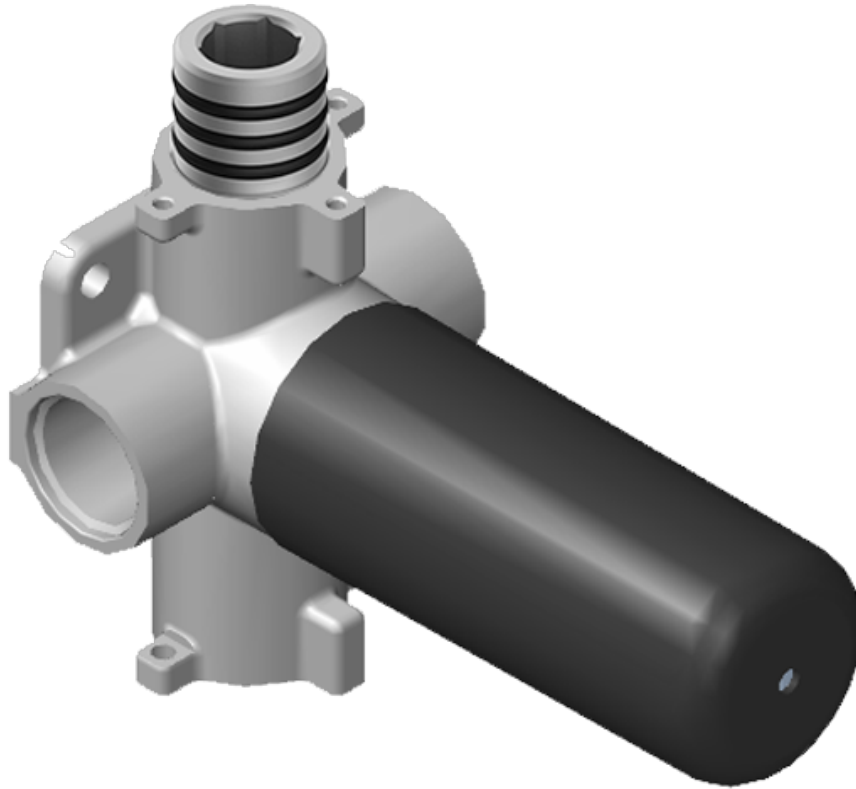

### Information

- Single metal handle
- Decorative trim plate
- Use with G-8006 thermostatic rough valve
- To complete package, you must order rough valve
- ADA

### Finishes

SHOWER  
Two-Way Diverter Volume Control  
Valve WITH Off Function and Pass-  
Through  
**G-8052**

**GRAFF®**

**Information**

- 11.7 gpm @ 60 psi
- 3/4" universal inlets/outlets with female threads
- Operates one function at a time
- Stacking inlet and pass-through port feature
- Supplied with protective plastic cover
- CALGreen compliant depending on functions

**Finishes**

**G-8052** M-Series  
 2-Way Diverter Volume Control Valve  
 WITH Off Function and Pass-Through

**Product Features**

- 12.1 gpm @ 60 psi
- 3/4" universal inlets/outlets with female threads
- Stacking inlet and pass-through port feature
- Supplied with protective plastic cover
- CalGreen compliant dependent on functions