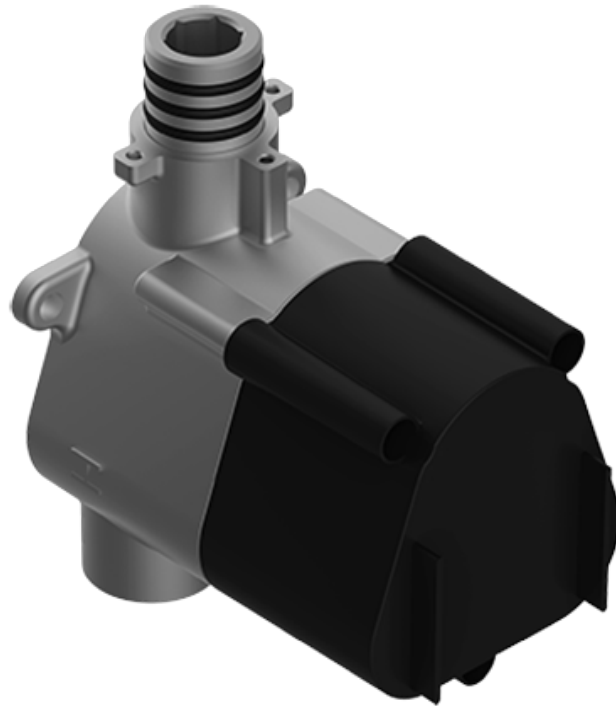

SHOWER  
M-Series Full Thermostatic  
Shower System  
**GL3.112SH-LM46E0**

---

**GRAFF®**

## Information

- 3/4" thermostatic valve and trim
- 3/4" stop/volume control valve and 2-way diverter valve and trims
- 8" showerhead with 12" wall-mounted shower arm
- Showerhead features no-clog, easy-clean spray nozzles
- Flush-mounted swivel body sprays (3 pieces)
- Handshower set with wall-mounted slide bar and 59" hose (PVD finishes use 59" flex hose)
- Optional extension kit
- Flow rates: showerhead  $\leq$  1.8 max gpm, handshower  $\leq$  1.5 max gpm, body sprays  $\leq$  1.5 max gpm each
- ADA

SHOWER  
Thermostatic Rough Valve  
**G-8006**

**GRAFF®**

**Information**

- 12.9 gpm @ 60 psi
- 3/4" universal inlets
- Built-in service stops
- Stacking outlet feature
- Complete serviceability from front of all units
- Supplied with protective plastic cover
- CalGreen compliant dependent on functions

# G-8006

M-Series

3/4" Concealed Thermostatic Rough Valve