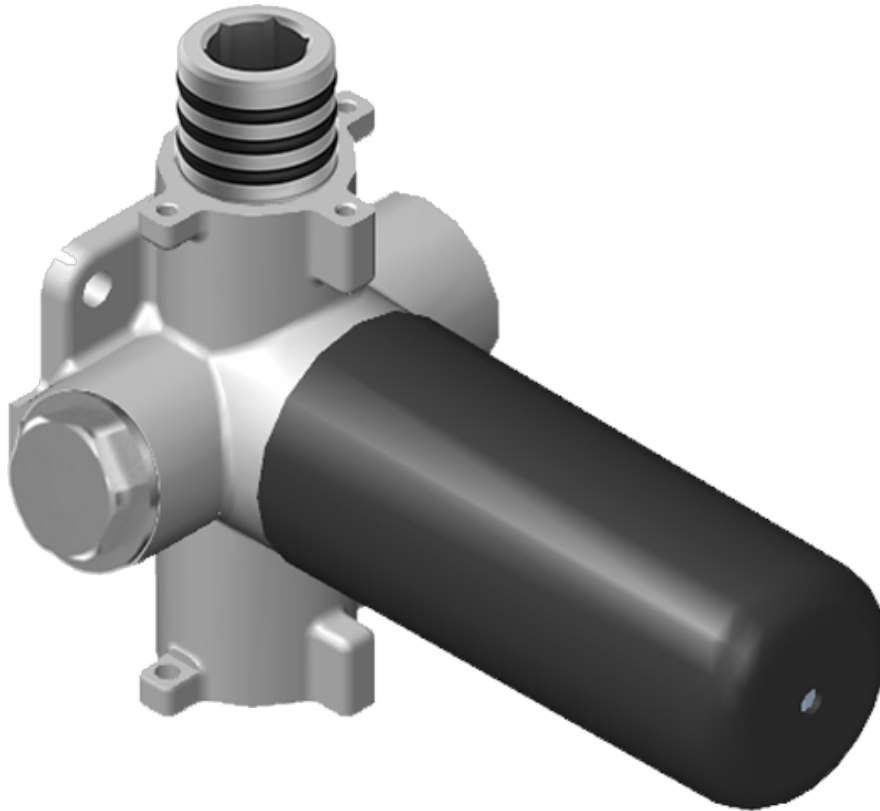

SHOWER
Stop/Volume Control Valve with
Pass Through
G-8076

GRAFF®