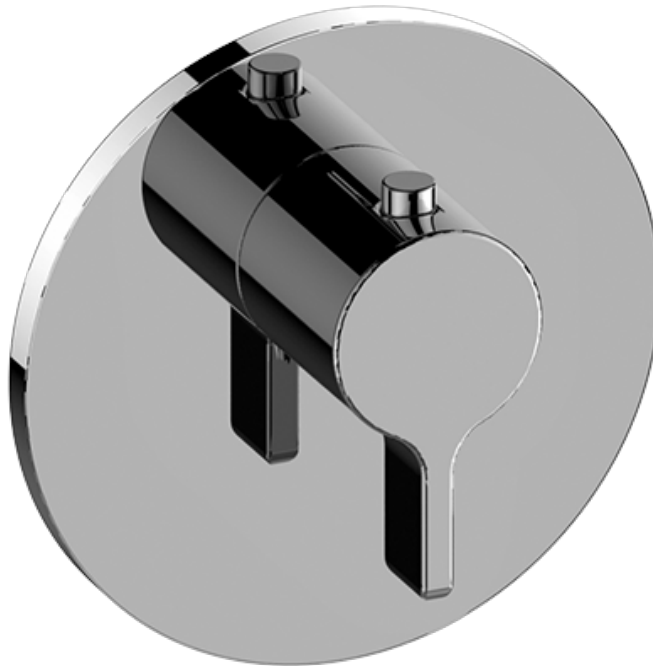

## Information

- 3/4" thermostatic valve and trim
- 3/4" stop/volume control valve and 2-way diverter valve and trims
- 8" showerhead with 12" wall-mounted shower arm
- Showerhead features no-clog, easy-clean spray nozzles
- Flush-mounted swivel body sprays (3 pieces)
- Handshower set with wall-mounted slide bar and 59" hose (PVD finishes use 59" flex hose)
- Optional extension kit
- Flow rates: showerhead  $\leq$  1.8 max gpm, handshower  $\leq$  1.5 max gpm, body sprays  $\leq$  1.5 max gpm each
- ADA

### Information

- Single metal handle
- Decorative trim plate
- Use with G-8006 thermostatic rough valve
- To complete package, you must order rough valve
- ADA

### Finishes

SHOWER  
Two-Way Diverter Volume Control  
Valve WITH Off Function and Pass-  
Through  
**G-8052**

**GRAFF®**

**Information**

- 11.7 gpm @ 60 psi
- 3/4" universal inlets/outlets with female threads
- Operates one function at a time
- Stacking inlet and pass-through port feature
- Supplied with protective plastic cover
- CALGreen compliant depending on functions