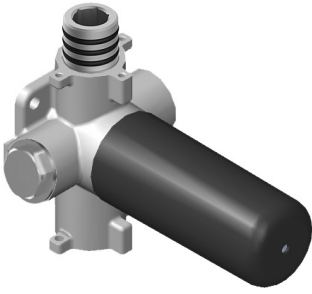

# G-8076

M-Series

Stop/Volume Control Rough Valve with Pass-Through

**GRAFF**<sup>®</sup>  
CUTTING EDGE DESIGN