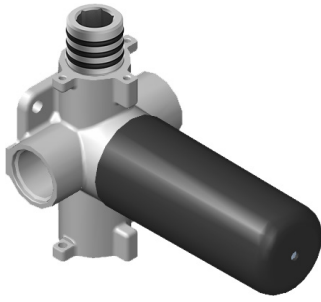

# G-8006

M-Series

3/4" Concealed Thermostatic Rough Valve

### Information

- Single metal handle
- Decorative trim plate
- Use with G-8006 thermostatic rough valve
- To complete package, you must order rough valve
- ADA

### Finishes

SHOWER  
Two-Way Diverter Volume Control  
Valve WITH Off Function and Pass-  
Through  
**G-8052**

**GRAFF®**

**Information**

- 11.7 gpm @ 60 psi
- 3/4" universal inlets/outlets with female threads
- Operates one function at a time
- Stacking inlet and pass-through port feature
- Supplied with protective plastic cover
- CALGreen compliant depending on functions

**Finishes**

**G-8052** M-Series  
 2-Way Diverter Volume Control Valve  
 WITH Off Function and Pass-Through

**Product Features**

- 12.1 gpm @ 60 psi
- 3/4" universal inlets/outlets with female threads
- Stacking inlet and pass-through port feature
- Supplied with protective plastic cover
- CalGreen compliant dependent on functions