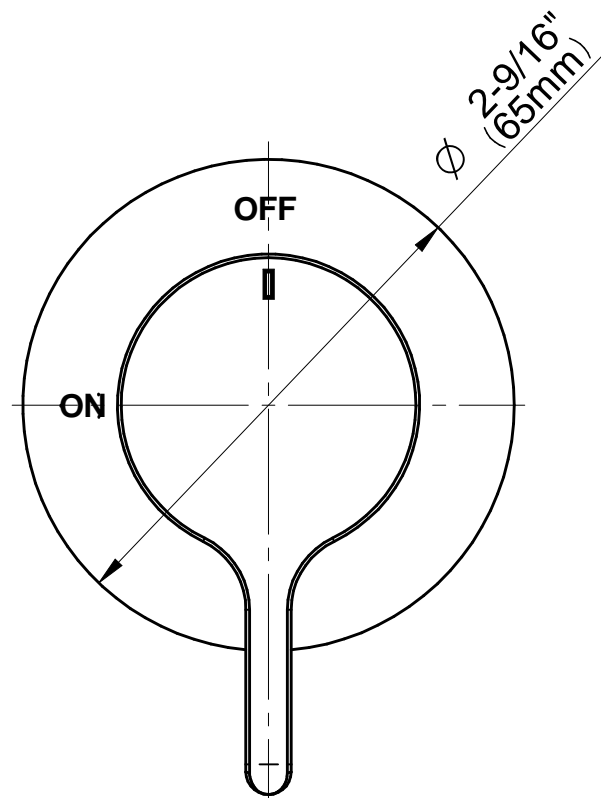

G-8097 - LM46E1

Terra Series