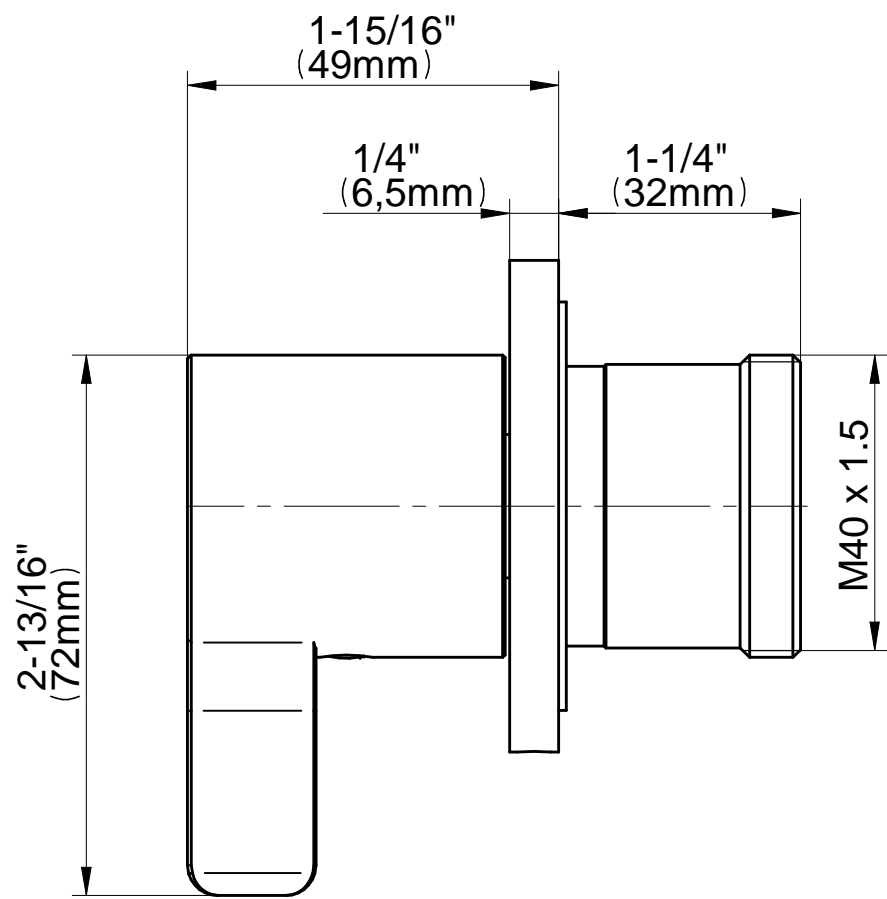

G-8097 - LM46E1

Terra Series