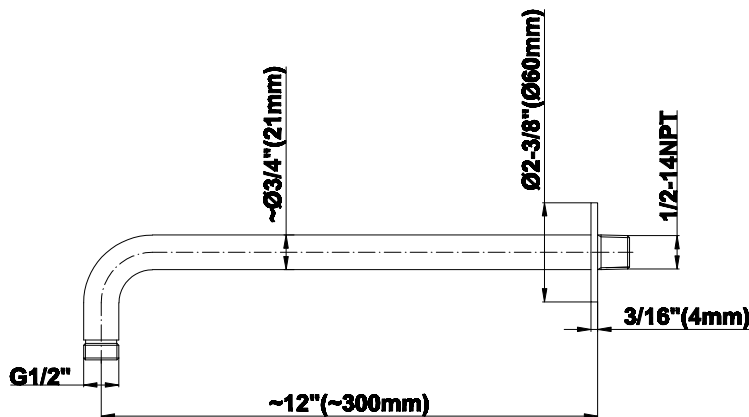

G-8503

Shower Components

Contemporary 12" Shower Arm

GRAFF®

Product Features

- Includes arm and round flange
- 1/2" NPT male thread inlet
- For use with all showerheads

Warranty

- Limited lifetime warranty

For complete warranty information go to www.graff-designs.com/en-nam/warranty

Available Finishes

- Polished Chrome
  G-8503-PC
- Polished Nickel
  G-8503-PN
- Brushed Nickel
  G-8503-BNi
- Unfinished Brushed Brass*
  G-8503-UBB*
- Unfinished Brass*
  G-8503-UB*
- Matte Black*
  G-8503-MBK*
- Architectural Black*
  G-8503-BK*
- Architectural White*
  G-8503-WT*
- Steelnox (Satin Nickel)*
  G-8503-SN*
- Olive Brass*
  G-8503-OB*
- Gunmetal*
  G-8503-GM*
- Vintage Brushed Brass*
  G-8503-VBB*
- OR'osa PVD*
  G-8503-RG*
- Brushed OR'osa PVD*
  G-8503-BRG*
- Onyx PVD*
  G-8503-OX*
- Brushed Onyx PVD*
  G-8503-BOX*
- Polished Brass PVD*
  G-8503-PB*
- Brushed Brass PVD*
  G-8503-BB*
- 24K Brushed Gold*
  G-8503-BAU*
- 24K Gold*
  G-8503-AU*
- Gunmetal Distressed*
  G-8503-GMD*

* Special order finish- call for availability

The measurements shown are for reference only. Products and specifications shown are subject to change without notice. Revised 10/2019

www.graff-designs.com | phone: 800-954-4723