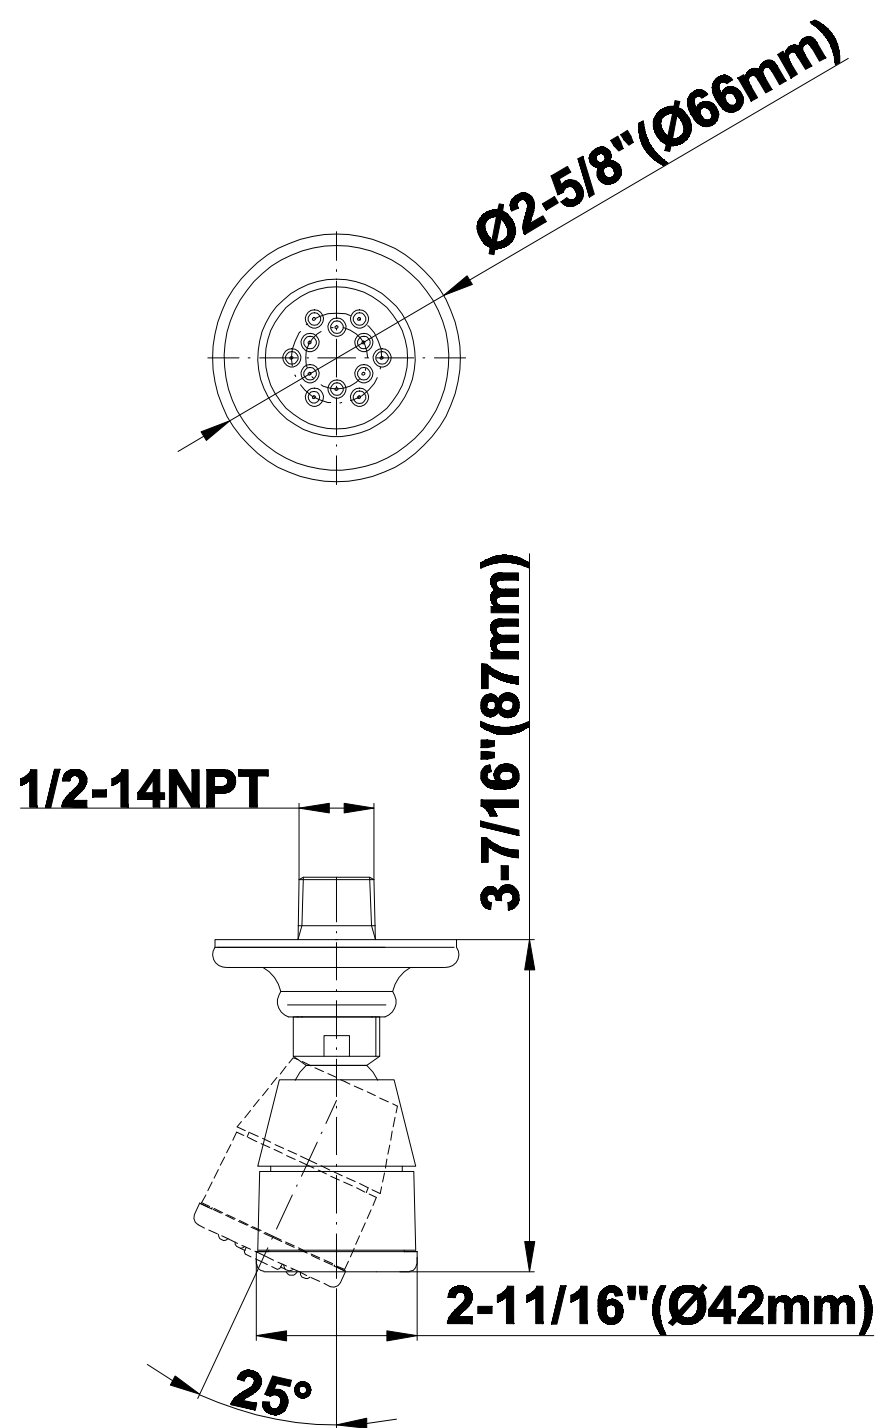

SHOWER
Bali Thermostatic Set w/Body
Sprays & Handshower (Rough &
Trim)
GA1.221B-LM20S

GRAFF®

Information

- 3/4" Thermostatic Valve
- 8" Showerhead w/12" Ceiling-Mounted Shower Arm
- Swivel Body Sprays (3 pieces)
- Handshower Set w/Wall Bracket and Wall Elbow
- Stop/Volume Control Valves (3 pieces)
- Showerhead Features No-Clog, Easy-Clean Spray Nozzles
- Flow Rates: showerhead ≤ 2.0 max gpm, handshower ≤ 1.5 max gpm
- Optional Extension Kit

SHOWER
Rough
G-8005

GRAFF®

Information

- 18.4 gpm @ 60 psi
- 3/4" universal inlets/outlets with female threads
- Built-in service stops
- Complete serviceability from front of all units
- Supplied with protective plastic cover
- Thermostatic valve uses a paraffin wax cartridge

Information

- Sunflower shape
- 112 no-clog, easy-clean rubber spray nozzles
- Metal ball-joint allows for showerhead angle adjustment
- Showerhead flow rate ≤ 1.8 max gpm
- Recommend use with ceiling shower arm
- Recommended for use at no more than 10 degrees tilt
- CALGreen

Polished
Nickel

Steelnox®
(Satin Nickel)

G-8480

SHOWER
12" Ceiling Shower Arm
G-8540

GRAFF®

Information

- Includes arm and round flange
- 1/2" NPT male thread inlet
- For use with all showerheads

Finishes