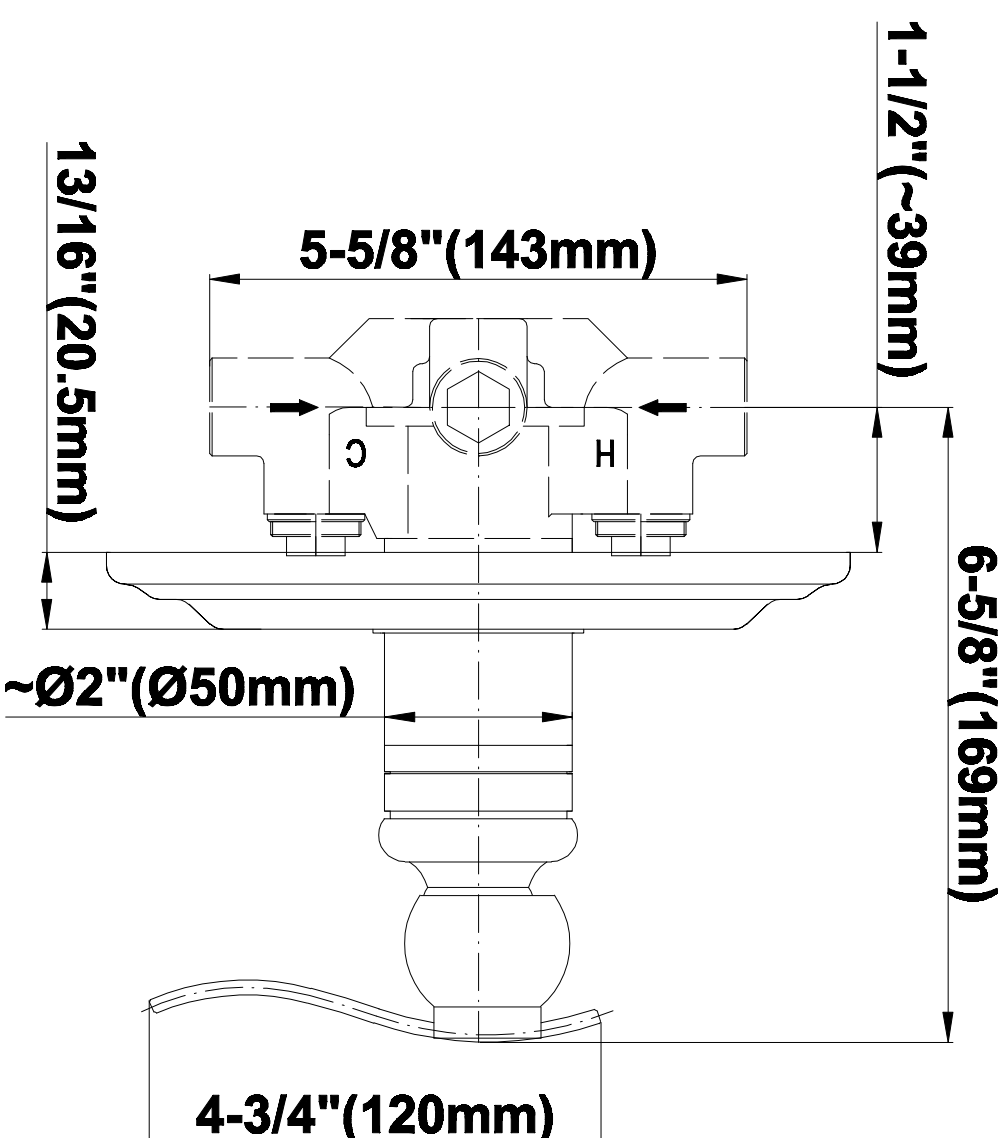

SHOWER
Bali Thermostatic Set w/Body
Sprays & Handshower (Rough &
Trim)
GA1.221B-LM20S

GRAFF®

Information

- 3/4" Thermostatic Valve
- 8" Showerhead w/12" Ceiling-Mounted Shower Arm
- Swivel Body Sprays (3 pieces)
- Handshower Set w/Wall Bracket and Wall Elbow
- Stop/Volume Control Valves (3 pieces)
- Showerhead Features No-Clog, Easy-Clean Spray Nozzles
- Flow Rates: showerhead ≤ 2.0 max gpm, handshower ≤ 1.5 max gpm
- Optional Extension Kit

SHOWER
Rough
G-8005

GRAFF®

Information

- 18.4 gpm @ 60 psi
- 3/4" universal inlets/outlets with female threads
- Built-in service stops
- Complete serviceability from front of all units
- Supplied with protective plastic cover
- Thermostatic valve uses a paraffin wax cartridge

Steelnox®
(Satin Nickel)

G-8030

SHOWER
Rough
G-8075

GRAFF®

Information

- 3/4" universal inlets/outlets with female threads
- Supplied with protective plastic cover

Finishes

Olive Bronze

Information

- Sunflower shape
- 112 no-clog, easy-clean rubber spray nozzles
- Metal ball-joint allows for showerhead angle adjustment
- Showerhead flow rate ≤ 1.8 max gpm
- Recommend use with ceiling shower arm
- Recommended for use at no more than 10 degrees tilt
- CALGreen