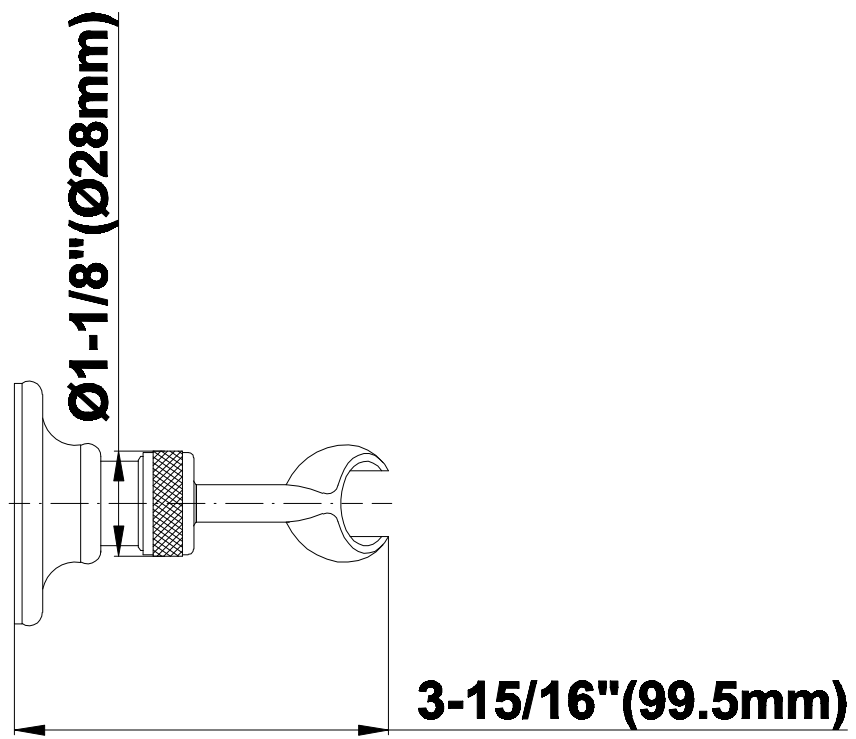

SHOWER
Bali Thermostatic Set w/Body
Sprays & Handshower (Rough &
Trim)
GA1.221B-LM20S

GRAFF®

Information

- 3/4" Thermostatic Valve
- 8" Showerhead w/12" Ceiling-Mounted Shower Arm
- Swivel Body Sprays (3 pieces)
- Handshower Set w/Wall Bracket and Wall Elbow
- Stop/Volume Control Valves (3 pieces)
- Showerhead Features No-Clog, Easy-Clean Spray Nozzles
- Flow Rates: showerhead ≤ 2.0 max gpm, handshower ≤ 1.5 max gpm
- Optional Extension Kit

Information

- Sunflower shape
- 112 no-clog, easy-clean rubber spray nozzles
- Metal ball-joint allows for showerhead angle adjustment
- Showerhead flow rate ≤ 1.8 max gpm
- Recommend use with ceiling shower arm
- Recommended for use at no more than 10 degrees tilt
- CALGreen

Polished
Nickel

Steelnox®
(Satin Nickel)

G-8480

SHOWER
12" Ceiling Shower Arm
G-8540

GRAFF®

Information

- Includes arm and round flange
- 1/2" NPT male thread inlet
- For use with all showerheads

Finishes

- Solid brass construction
- Swivel holder

Finishes

Olive Bronze

Polished
Chrome

Polished
Nickel

Steelnox®
(Satin Nickel)

G-8602

SHOWER
Traditional Wall Supply Elbow
G-8603