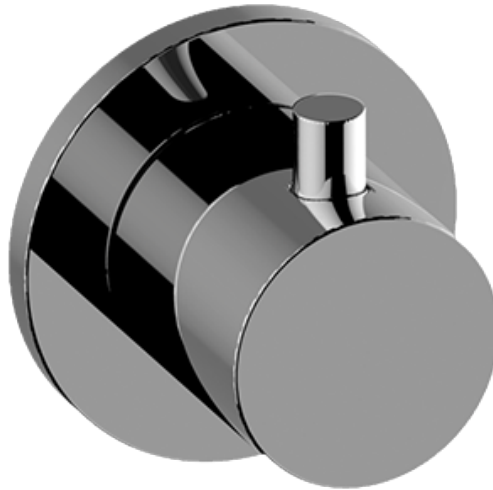

SHOWER  
M-Series Round Three-Way  
Diverter Valve Trim Plate and  
Handle  
**G-8069-RH1-T**

**Information**

- Single metal handle
- Decorative trim plate
- Use with G-8053 3-way diverter control rough valve WITH off function
- To complete package, you must order rough valve

**Finishes**

# G-8069-RH1-T

## 3-way Diverter Valve - Trim - M-Series