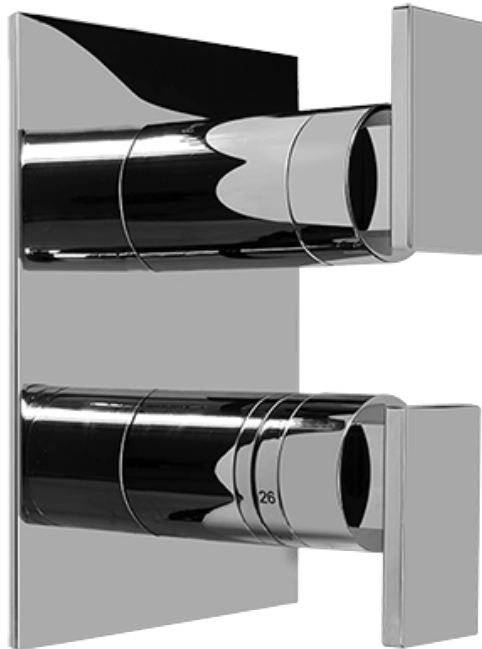

SHOWER
Solar/Structure SOLID Trim Plate
w/Handle
G-8046-LM31S-T

GRAFF®

Information

- Two metal handles
- Decorative trim plate
- Use with G-8010 thermostatic stop/volume control rough valve
- To complete package, you must order rough valve
- ADA

Finishes

Polished
Chrome

Steelnox®
(Satin Nickel)

G-8046