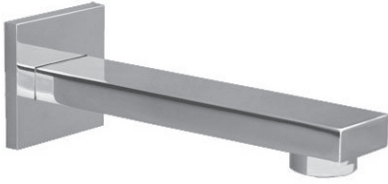

G-7290-LM40S

SHOWER
Concealed Pressure Balancing
Valve Rough w/Diverter
G-7055

GRAFF®

Information

- Anti-scald protection
- 1/2" universal inlets/outlets with male threads
- Built-in service stops
- Push-button diverter
- For use with tub & shower configuration
- Supplied with protective plastic guard

Architectural
White

G-7055

1/2" Rough Valve w/Diverter

Product Features

- Anti-scald protection
- 1/2" universal inlets/outlets with male threads
- Built-in service stops
- Push-button diverter
- For use with tub & shower configuration
- Supplied with protective plastic guard

- Includes spout ring
- 1/2" NPT male thread inlet
- Tub spout flow rate ~ 8.7 gpm @60 psi

Finishes

24K Gold

24K Brushed
Gold

Architectural
Black™

Matte Black

Polished
Chrome

Polished
Nickel

Stainless Steel®
(Satin Nickel)

Architectural
White

G-8575

Sade Collection

8" Contemporary Tub Spout

Product Features

- Includes spout ring
- 1/2" NPT male thread inlet

Available Finishes