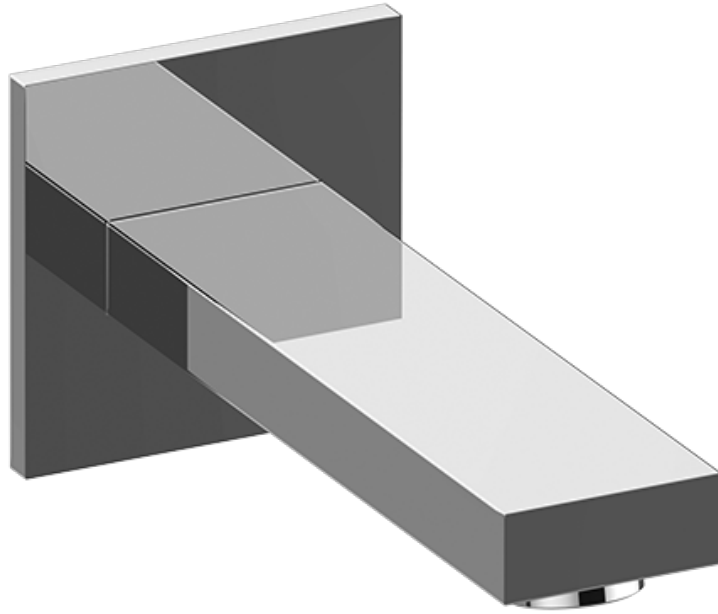

Polished
Chrome

Polished
Nickel

Stainless Steel®
(Satin Nickel)

Architectural
White

G-8530

SHOWER
8" Contemporary Tub Spout
G-8575

GRAFF®

Information

- Includes spout ring
- 1/2" NPT male thread inlet
- Tub spout flow rate ~ 8.7 gpm @60 psi

Finishes

24K Gold

24K Brushed
Gold

Architectural
Black™

Matte Black

Polished
Chrome

Polished
Nickel