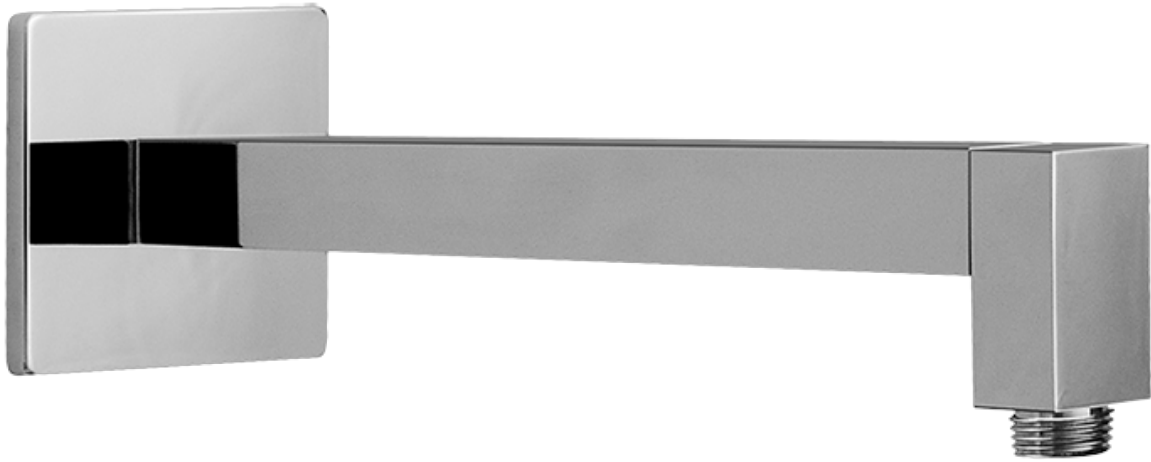

G-7290-LM40S

SHOWER
Concealed Pressure Balancing
Valve Rough w/Diverter
G-7055

GRAFF®

Information

- Anti-scald protection
- 1/2" universal inlets/outlets with male threads
- Built-in service stops
- Push-button diverter
- For use with tub & shower configuration
- Supplied with protective plastic guard

Architectural
White

G-7055

1/2" Rough Valve w/Diverter

Product Features

- Anti-scald protection
- 1/2" universal inlets/outlets with male threads
- Built-in service stops
- Push-button diverter
- For use with tub & shower configuration
- Supplied with protective plastic guard

GRAFF®

Information

- Includes arm and square flange
- 1/2" NPT male thread inlet
- For use with all showerheads (especially G-8438)

Finishes

24K Gold

24K Brushed
Gold

Architectural
Black™

Matte Black

Polished
Chrome

Polished
Nickel

Stainless Steel®
(Satin Nickel)

Architectural
White

G-8530

SHOWER
8" Contemporary Tub Spout
G-8575

GRAFF®

Information