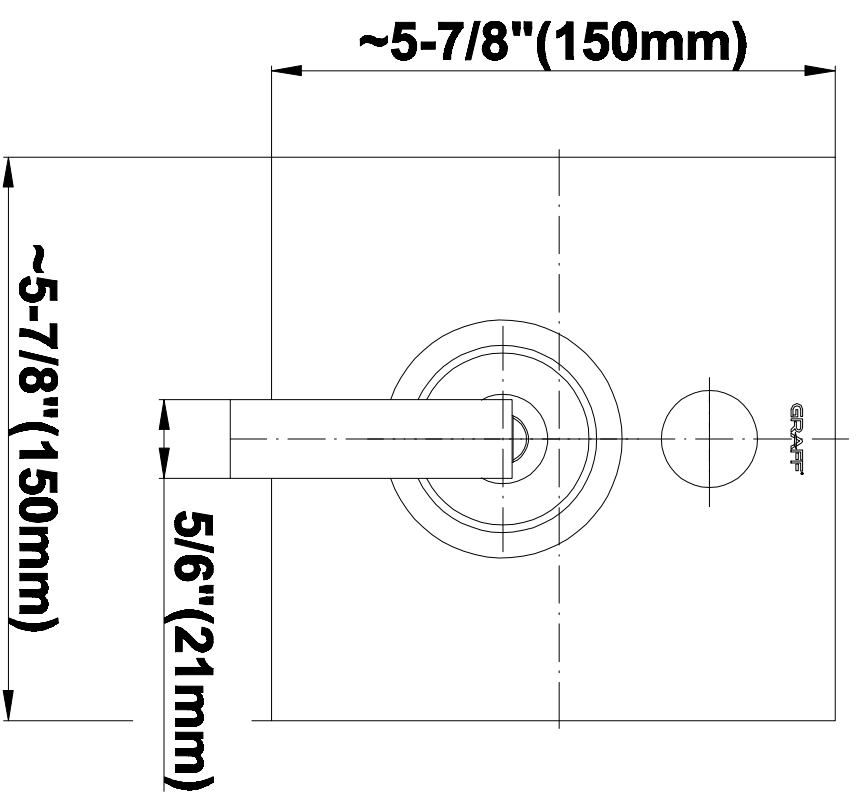

SHOWER
Pressure Balancing Shower
System - Tub and Shower
G-7290-LM40S

GRAFF®

Information

- 1/2" pressure balance valve with diverter and trim
- 8" showerhead with 12" wall-mounted shower arm
- Showerhead features no-clog, easy-clean spray nozzles
- 8" contemporary tub spout
- Optional extension kit
- Showerhead flow rate ≤ 1.8 max gpm
- ADA
- CALGreen

www.graff-faucets.com | phone: 800-954-4723

SHOWER
Immersion SOLID Trim Plate
w/Handle
G-7090-LM40S-T

GRAFF[®]

Information

- Single metal lever handle
- Decorative trim plate
- Includes push-button diverter
- Use with G-7055 pressure balancing rough valve for shower and tub configurations
- To complete package, you must order rough valve
- ADA

Architectural
White

G-7090

SHOWER
8" Square Brass Showerhead
G-8438

GRAFF[®]

Information

- 1/4" thick
- 144 no-clog, easy-clean rubber spray nozzles
- Recommended use with ceiling shower arm
- Recommended for use at no more than 10 degrees tilt
- Showerhead flow rate ≤ 1.8 max gpm
- CALGreen