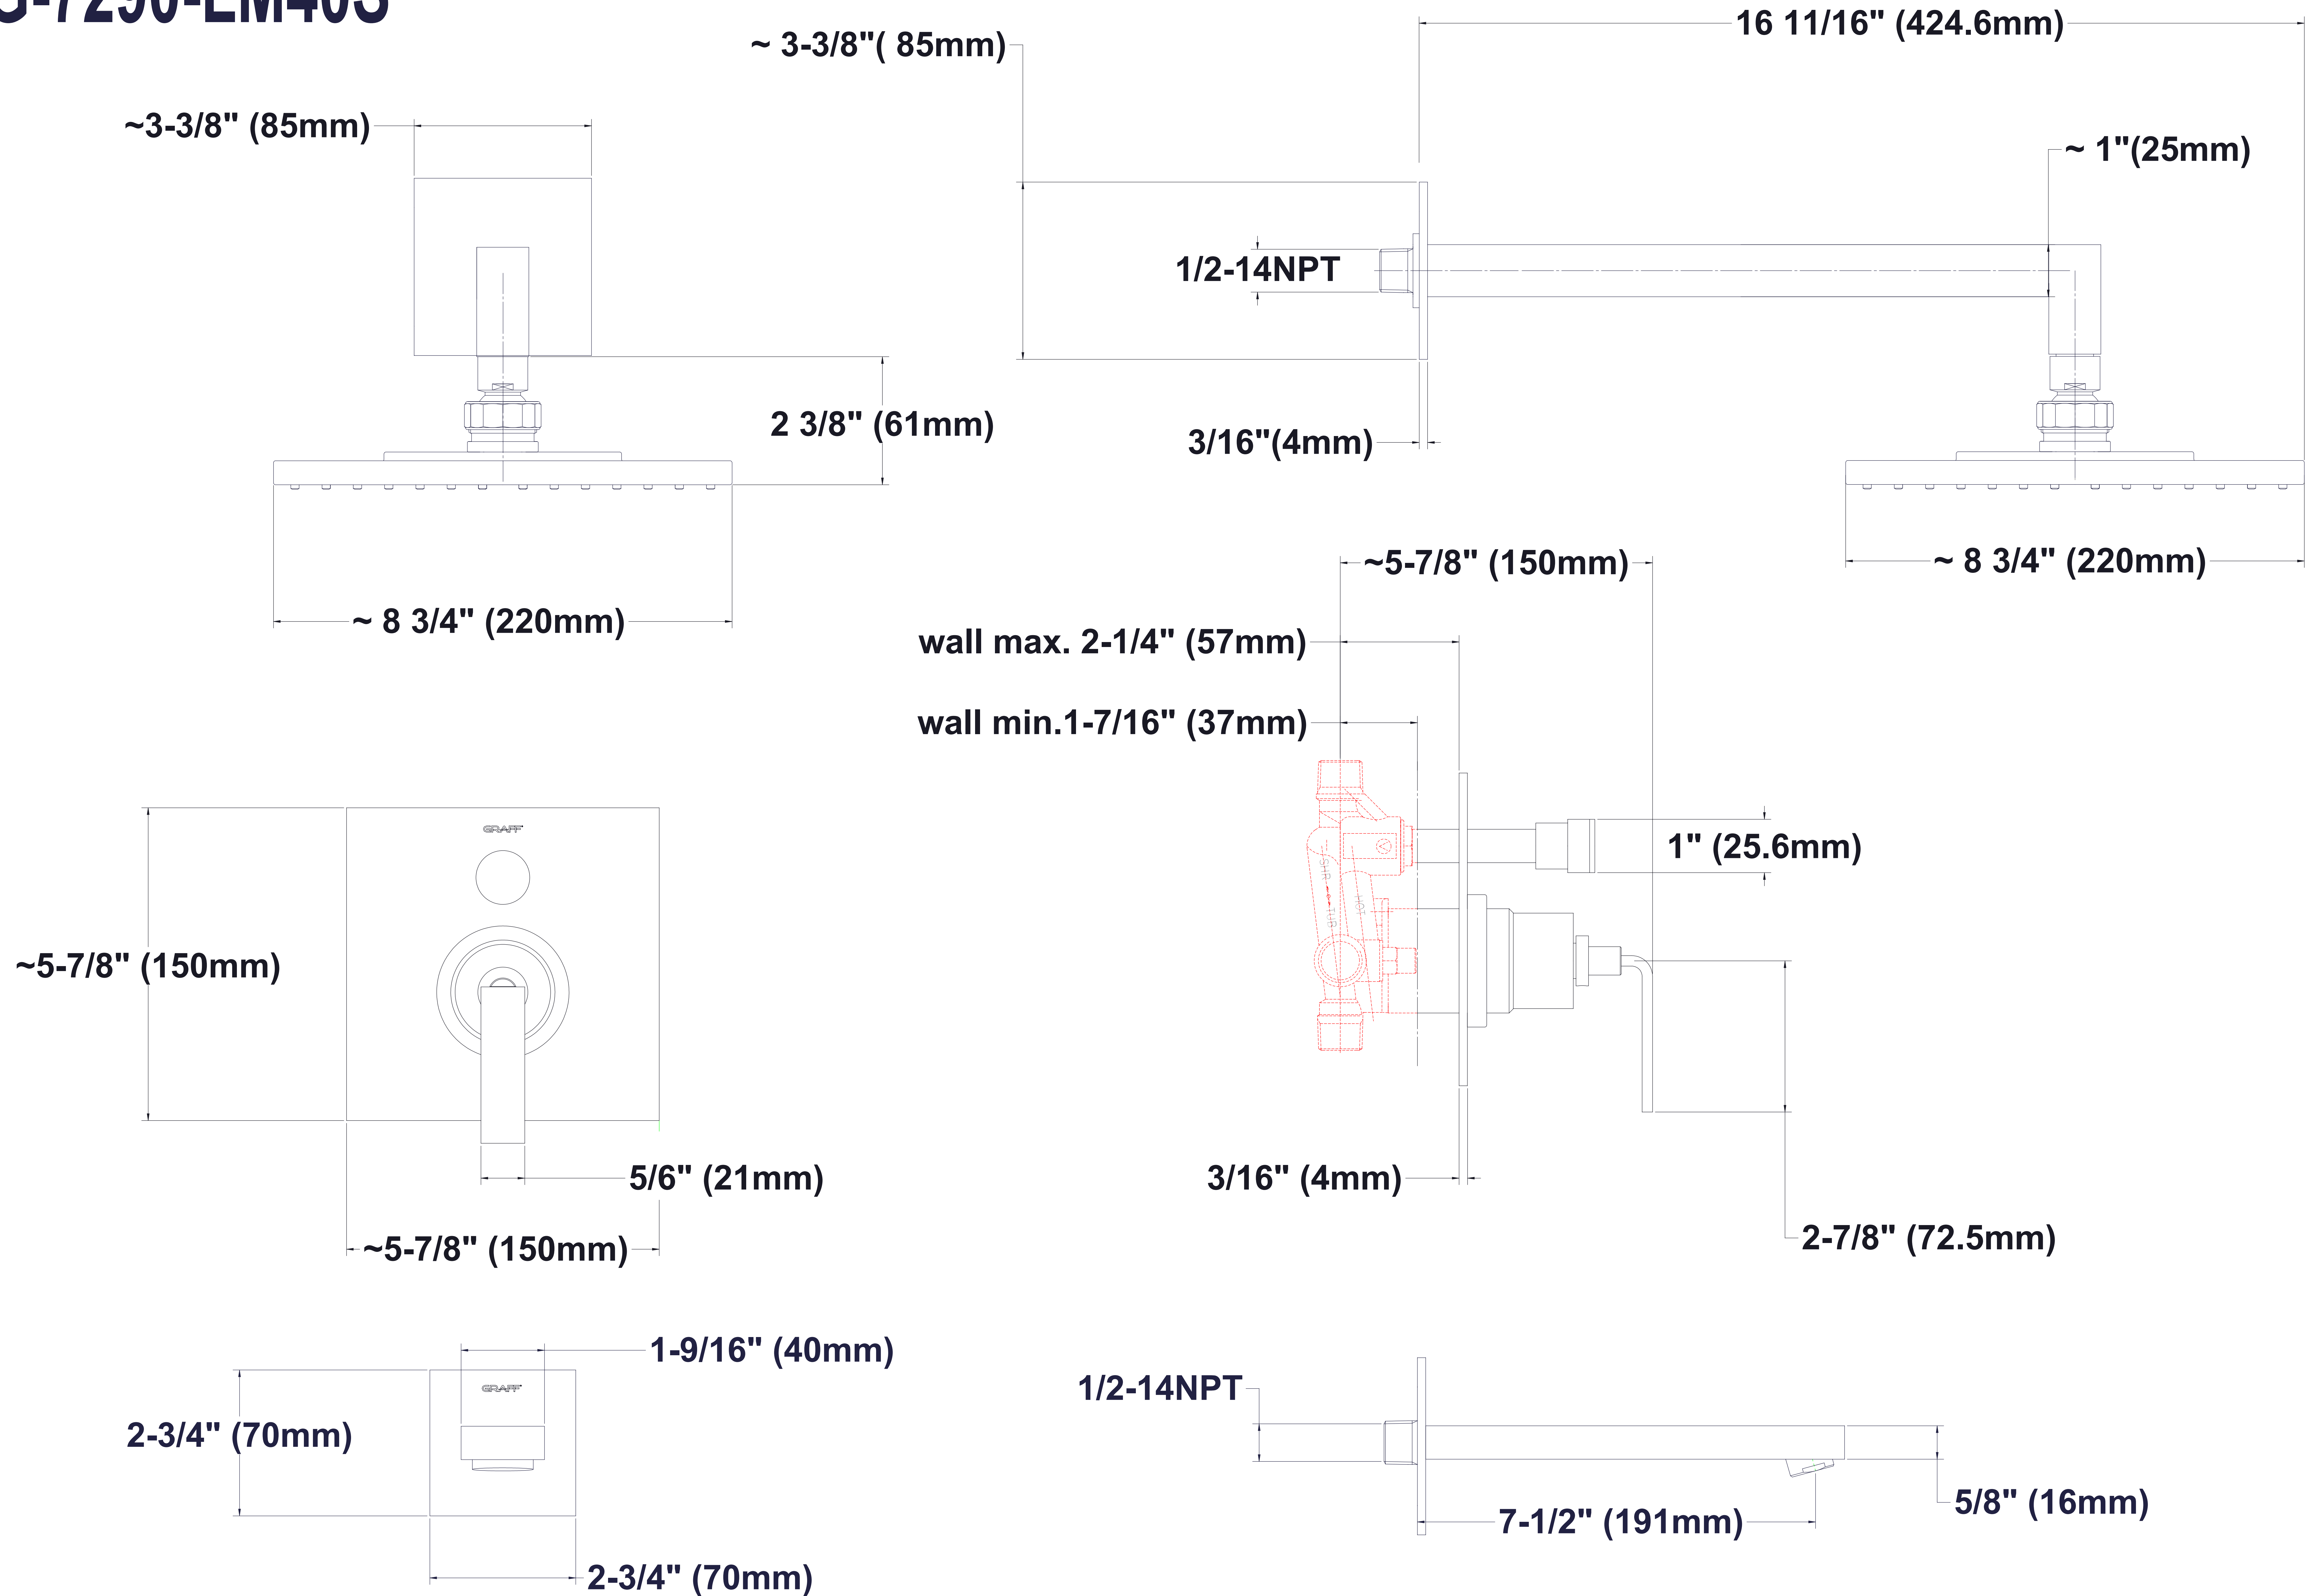

SHOWER
Pressure Balancing Shower
System - Tub and Shower
G-7290-LM40S

GRAFF®

Information

- 1/2" pressure balance valve with diverter and trim
- 8" showerhead with 12" wall-mounted shower arm
- Showerhead features no-clog, easy-clean spray nozzles
- 8" contemporary tub spout
- Optional extension kit
- Showerhead flow rate ≤ 1.8 max gpm
- ADA
- CALGreen

G-7290-LM40S

SHOWER
Concealed Pressure Balancing
Valve Rough w/Diverter
G-7055

GRAFF®

Information

- Anti-scald protection
- 1/2" universal inlets/outlets with male threads
- Built-in service stops
- Push-button diverter
- For use with tub & shower configuration
- Supplied with protective plastic guard

Architectural
White

G-7055

1/2" Rough Valve w/Diverter

Product Features

- Anti-scald protection
- 1/2" universal inlets/outlets with male threads
- Built-in service stops
- Push-button diverter
- For use with tub & shower configuration
- Supplied with protective plastic guard

www.graff-faucets.com | phone: 800-954-4723

SHOWER
Immersion SOLID Trim Plate
w/Handle
G-7090-LM40S-T

GRAFF[®]

Information

- Single metal lever handle
- Decorative trim plate
- Includes push-button diverter
- Use with G-7055 pressure balancing rough valve for shower and tub configurations
- To complete package, you must order rough valve
- ADA