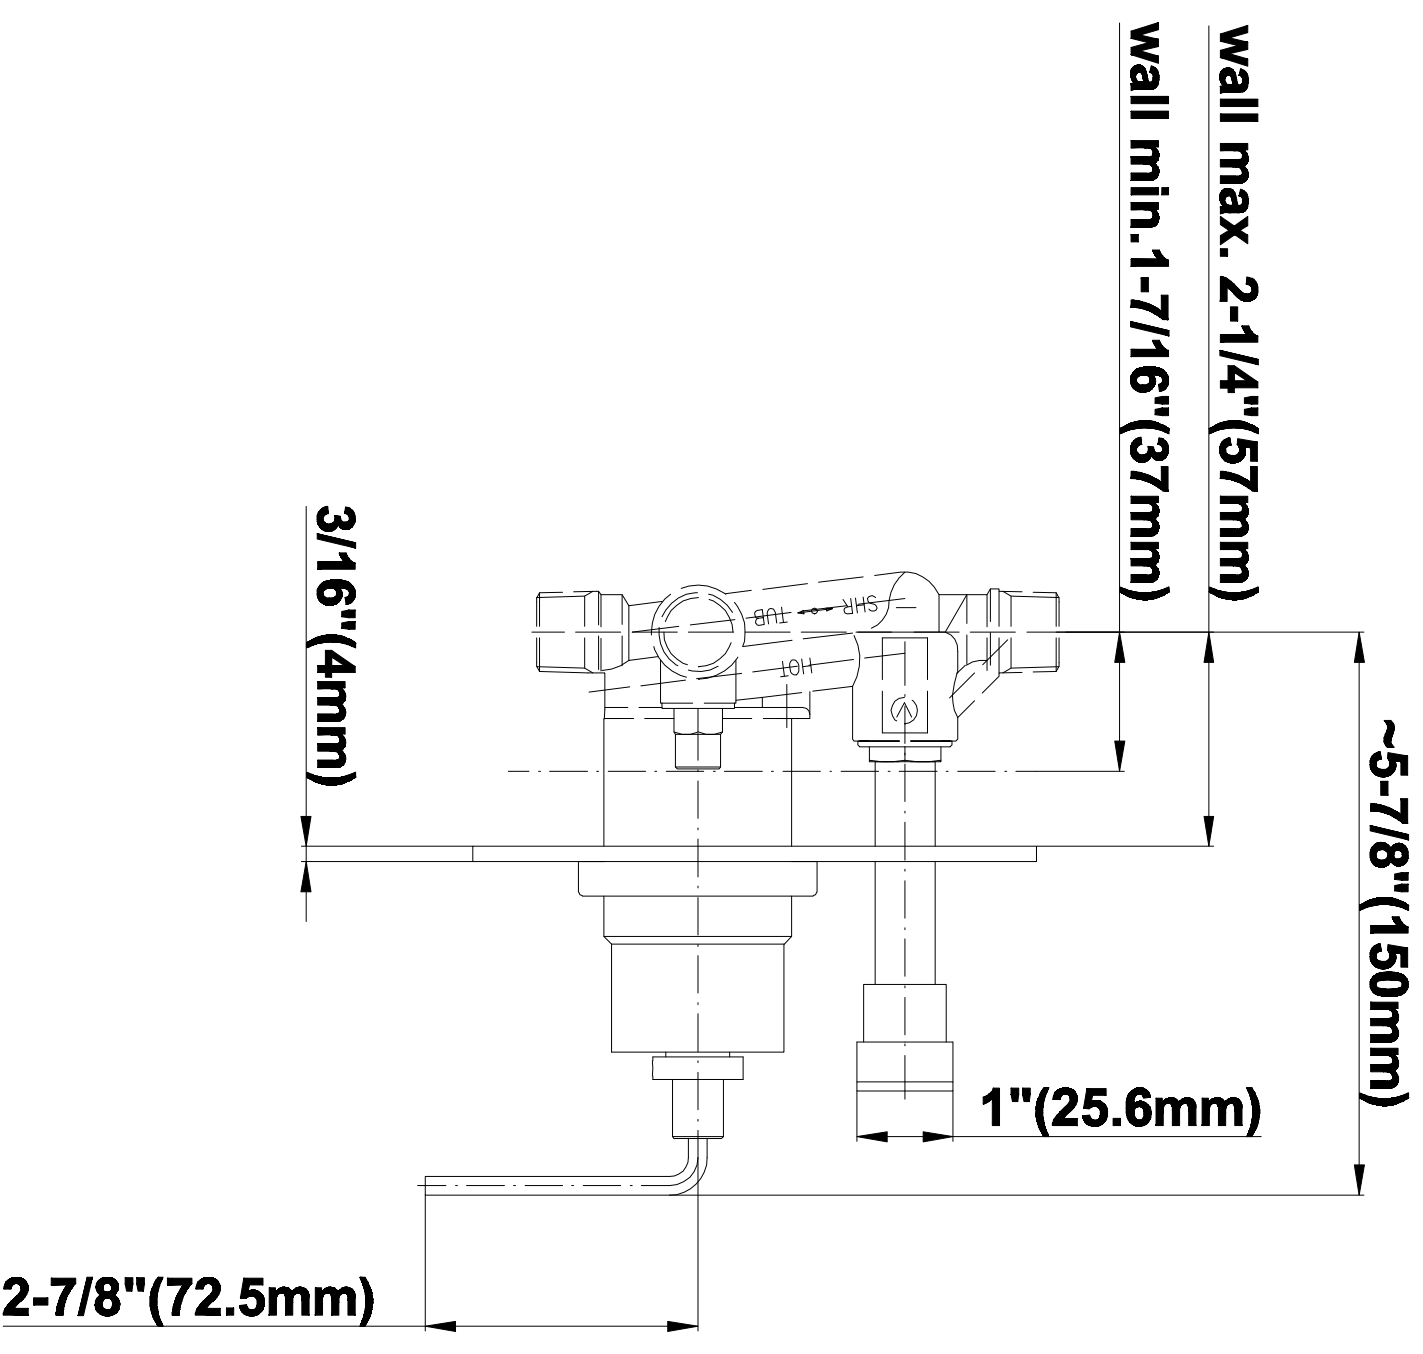

SHOWER
Pressure Balancing Shower
System - Tub and Shower
G-7290-LM40S

GRAFF®

Information

- 1/2" pressure balance valve with diverter and trim
- 8" showerhead with 12" wall-mounted shower arm
- Showerhead features no-clog, easy-clean spray nozzles
- 8" contemporary tub spout
- Optional extension kit
- Showerhead flow rate ≤ 1.8 max gpm
- ADA
- CALGreen

www.graff-faucets.com | phone: 800-954-4723

SHOWER
Immersion SOLID Trim Plate
w/Handle
G-7090-LM40S-T

GRAFF[®]

Information

- Single metal lever handle
- Decorative trim plate
- Includes push-button diverter
- Use with G-7055 pressure balancing rough valve for shower and tub configurations
- To complete package, you must order rough valve
- ADA

Architectural
White

G-7090

SHOWER
8" Square Brass Showerhead
G-8438

GRAFF[®]

Information

- 1/4" thick
- 144 no-clog, easy-clean rubber spray nozzles
- Recommended use with ceiling shower arm
- Recommended for use at no more than 10 degrees tilt
- Showerhead flow rate ≤ 1.8 max gpm
- CALGreen