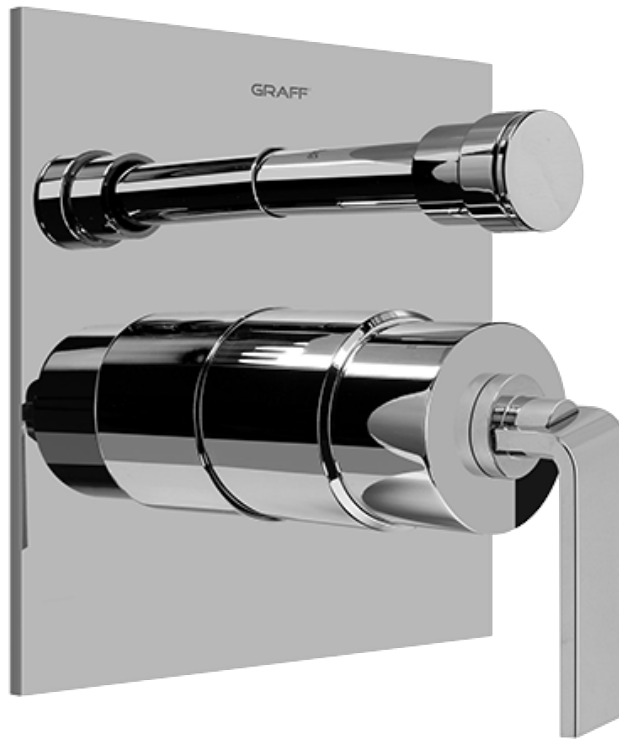

SHOWER
Pressure Balancing Shower
System - Tub and Shower
G-7290-LM40S

GRAFF®

Information

- 1/2" pressure balance valve with diverter and trim
- 8" showerhead with 12" wall-mounted shower arm
- Showerhead features no-clog, easy-clean spray nozzles
- 8" contemporary tub spout
- Optional extension kit
- Showerhead flow rate ≤ 1.8 max gpm
- ADA
- CALGreen

G-7290-LM40S

SHOWER
Concealed Pressure Balancing
Valve Rough w/Diverter
G-7055

GRAFF®

Information

- Anti-scald protection
- 1/2" universal inlets/outlets with male threads
- Built-in service stops
- Push-button diverter
- For use with tub & shower configuration
- Supplied with protective plastic guard

Architectural
White

G-7055

1/2" Rough Valve w/Diverter

Product Features

- Anti-scald protection
- 1/2" universal inlets/outlets with male threads
- Built-in service stops
- Push-button diverter
- For use with tub & shower configuration
- Supplied with protective plastic guard

www.graff-faucets.com | phone: 800-954-4723

SHOWER
Immersion SOLID Trim Plate
w/Handle
G-7090-LM40S-T

GRAFF[®]

Information

- Single metal lever handle
- Decorative trim plate
- Includes push-button diverter
- Use with G-7055 pressure balancing rough valve for shower and tub configurations
- To complete package, you must order rough valve
- ADA