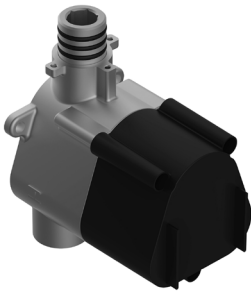

## Information

- 3/4" thermostatic valve and trim
- 3/4" 2-way diverter valve
- 8" showerhead with 12" wall-mounted shower arm
- Showerhead features no-clog, easy-clean spray nozzles
- Handshower set with wall bracket and 59" hose (PVD finishes use 59" flex hose)
- Optional extension kit
- Flow rates: showerhead  $\leq 1.8$  max gpm, handshower  $\leq 1.5$  max gpm
- CALGreen

SHOWER  
Thermostatic Rough Valve  
**G-8006**

**Information**

- 12.9 gpm @ 60 psi
- 3/4" universal inlets
- Built-in service stops
- Stacking outlet feature
- Complete serviceability from front of all units
- Supplied with protective plastic cover
- CalGreen compliant dependent on functions

# G-8006

M-Series

3/4" Concealed Thermostatic Rough Valve