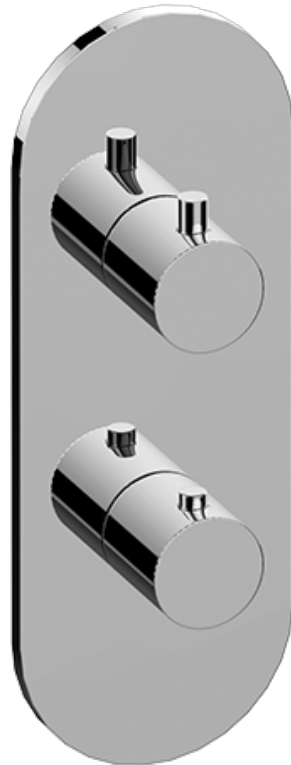

## Information

- 3/4" thermostatic valve and trim
- 3/4" 2-way diverter valve
- 8" showerhead with 12" wall-mounted shower arm
- Showerhead features no-clog, easy-clean spray nozzles
- Handshower set with wall bracket and 59" hose (PVD finishes use 59" flex hose)
- Optional extension kit
- Flow rates: showerhead  $\leq 1.8$  max gpm, handshower  $\leq 1.5$  max gpm
- CALGreen

# G-8006

M-Series

3/4" Concealed Thermostatic Rough Valve

## Warranty

- Limited lifetime warranty

For complete warranty information go to [www.graff-faucets.com/en/info/faqs](http://www.graff-faucets.com/en/info/faqs)

The measurements shown are for reference only. Products and specifications shown are subject to change without notice. Revised 3/2016.

[www.graff-faucets.com](http://www.graff-faucets.com) | phone: 800-954-4723

SHOWER  
M-Series Round Thermostatic  
2-Hole Trim Plate and Handle  
**G-8047-RH0-T**

**Information**

- Two metal handles
- Decorative trim plate
- Use with G-8006 and G-8076 or G-8052 or G-8053 thermostatic rough valves
- To complete package, you must order rough valves