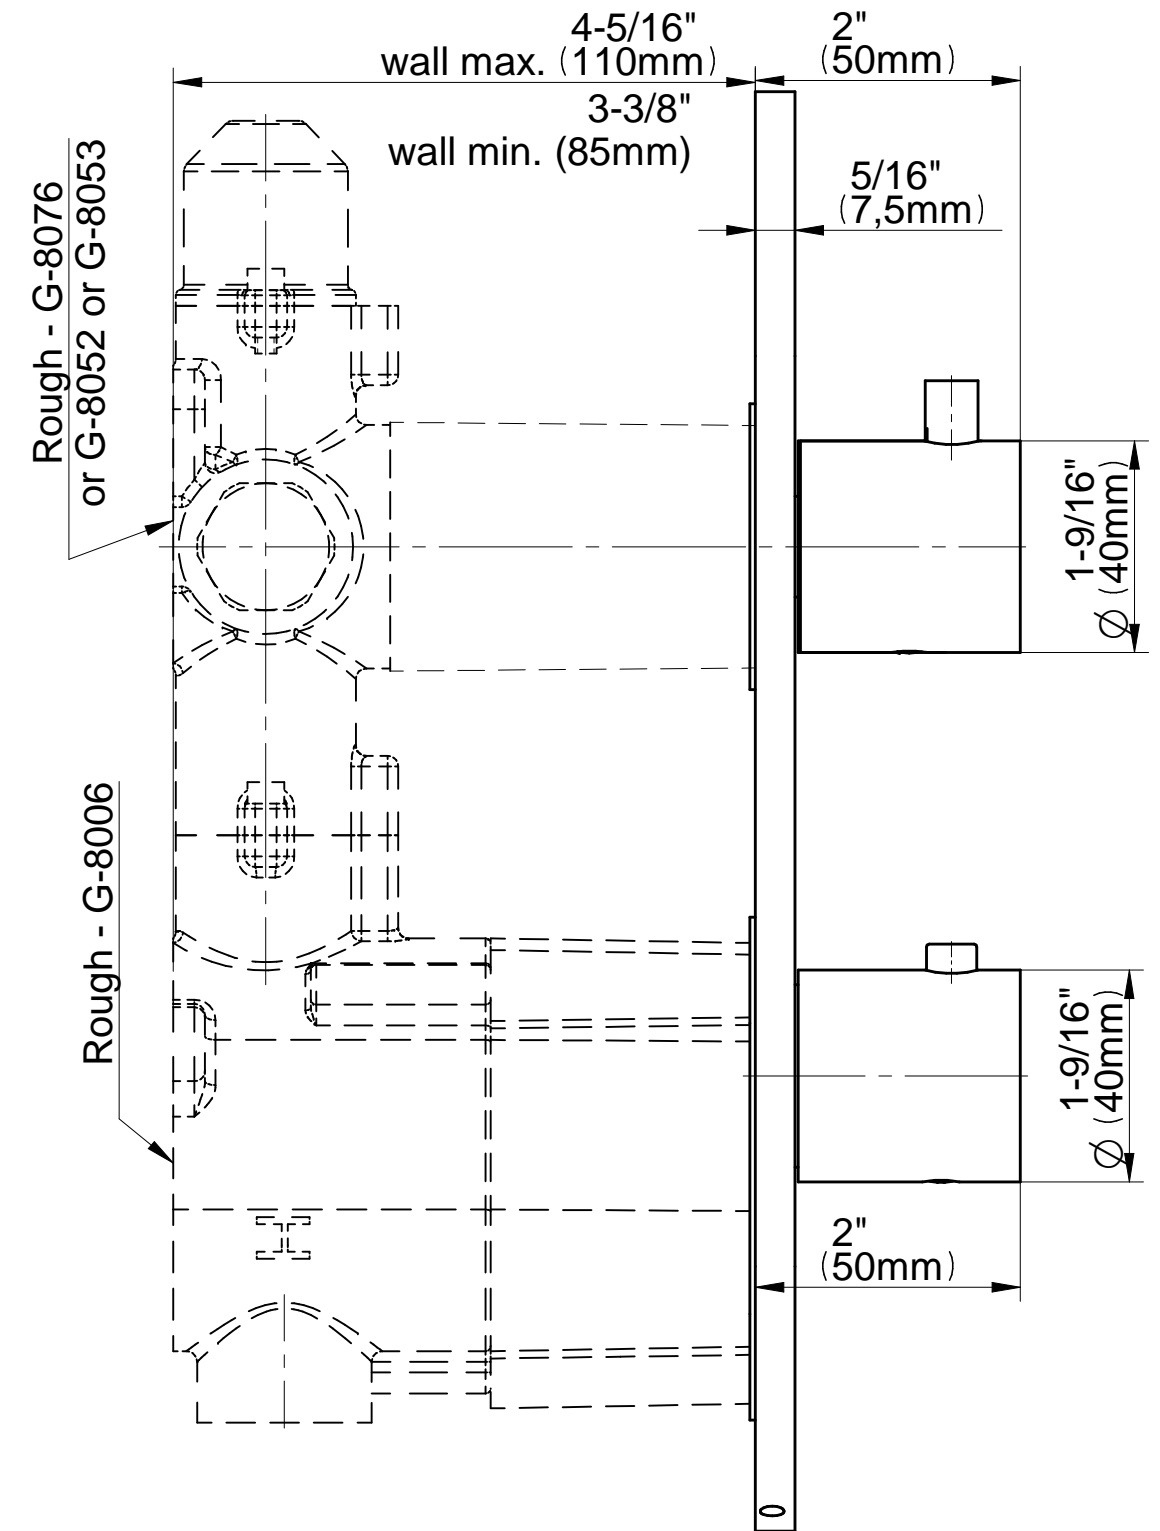

G-8047-RH/RH1-T

Round Two Holes Trim Plate - M-Series