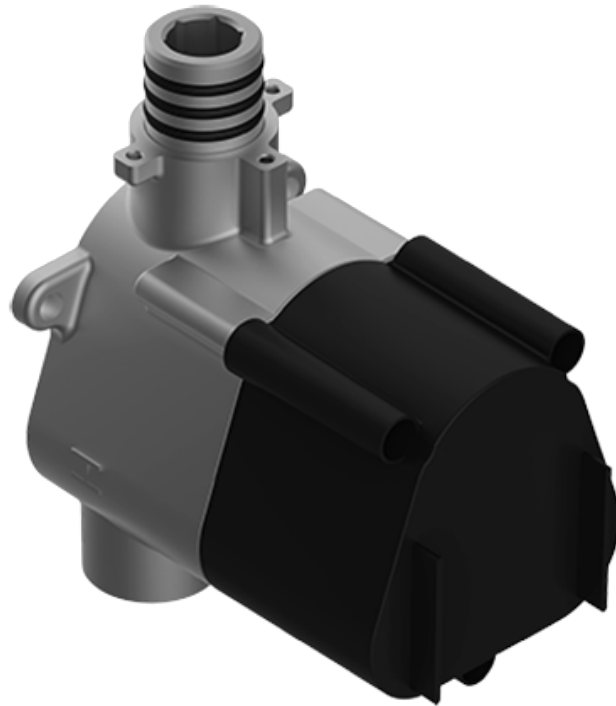

SHOWER  
M.E. 25 M-Series Thermostatic  
Shower System - Shower with  
Handshower  
**GL2.022WD-RH0**

---

**GRAFF®**

## Information

- 3/4" thermostatic valve and trim
- 3/4" 2-way diverter valve
- 8" showerhead with 12" wall-mounted shower arm
- Showerhead features no-clog, easy-clean spray nozzles
- Handshower set with wall bracket and 59" hose (PVD finishes use 59" flex hose)
- Optional extension kit
- Flow rates: showerhead  $\leq 1.8$  max gpm, handshower  $\leq 1.5$  max gpm
- CALGreen

SHOWER  
Thermostatic Rough Valve  
**G-8006**

**Information**

- 12.9 gpm @ 60 psi
- 3/4" universal inlets
- Built-in service stops
- Stacking outlet feature
- Complete serviceability from front of all units
- Supplied with protective plastic cover
- CalGreen compliant dependent on functions

# G-8006

M-Series

3/4" Concealed Thermostatic Rough Valve