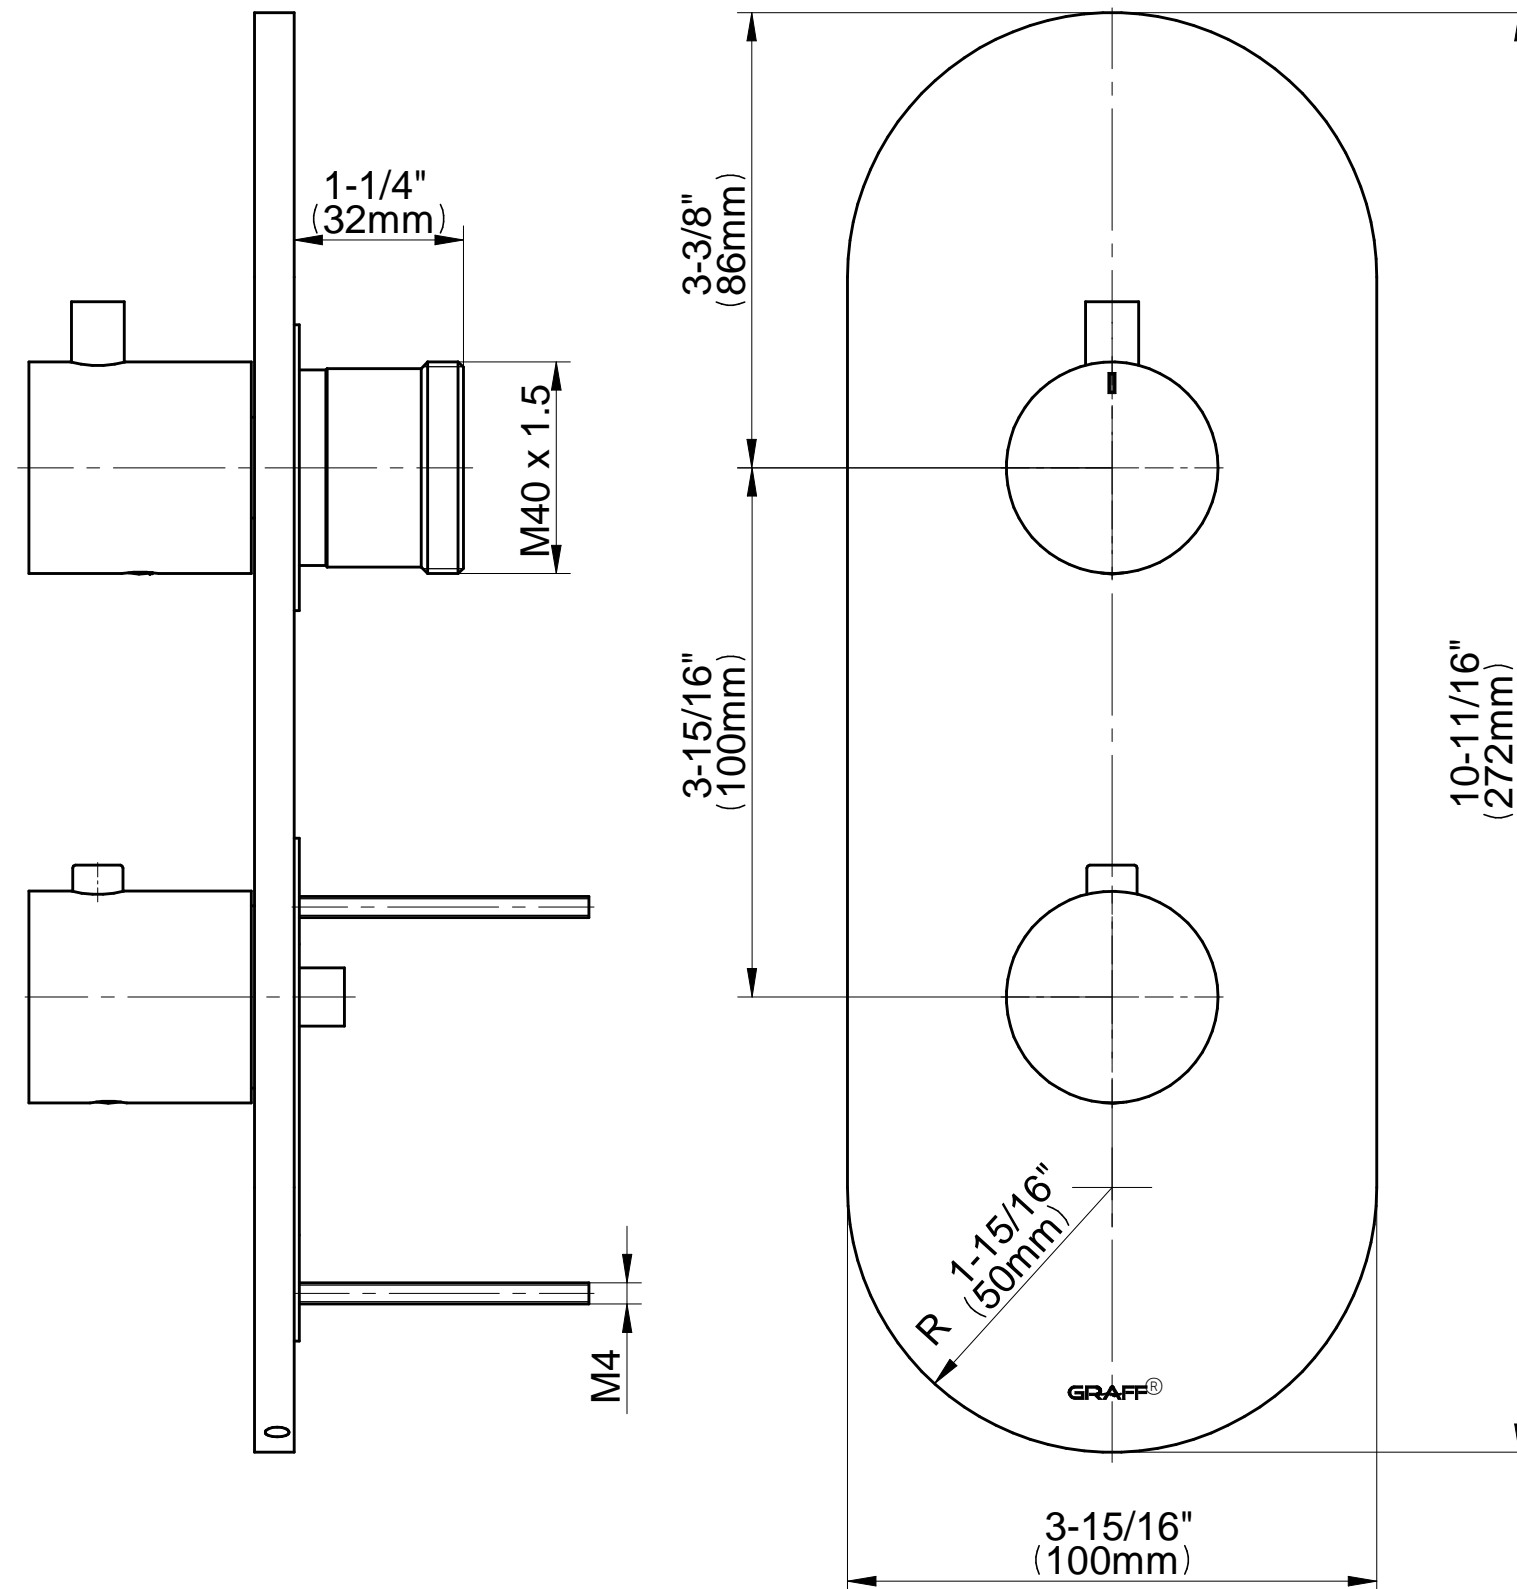

## Information

- 3/4" thermostatic valve and trim
- 3/4" 2-way diverter valve
- 8" showerhead with 12" wall-mounted shower arm
- Showerhead features no-clog, easy-clean spray nozzles
- Handshower set with wall bracket and 59" hose (PVD finishes use 59" flex hose)
- Optional extension kit
- Flow rates: showerhead  $\leq 1.8$  max gpm, handshower  $\leq 1.5$  max gpm
- CALGreen

[www.graff-faucets.com](http://www.graff-faucets.com) | phone: 800-954-4723

SHOWER  
M-Series Round Thermostatic  
2-Hole Trim Plate and Handle  
**G-8047-RH0-T**

**Information**

- Two metal handles
- Decorative trim plate
- Use with G-8006 and G-8076 or G-8052 or G-8053 thermostatic rough valves
- To complete package, you must order rough valves

## Round Two Holes Trim Plate - M-Series

SHOWER  
 Two-Way Diverter Volume Control  
 Valve WITH Off Function and Pass-  
 Through  
**G-8052**

**Information**

- 11.7 gpm @ 60 psi
- 3/4" universal inlets/outlets with female threads
- Operates one function at a time
- Stacking inlet and pass-through port feature
- Supplied with protective plastic cover
- CALGreen compliant depending on functions