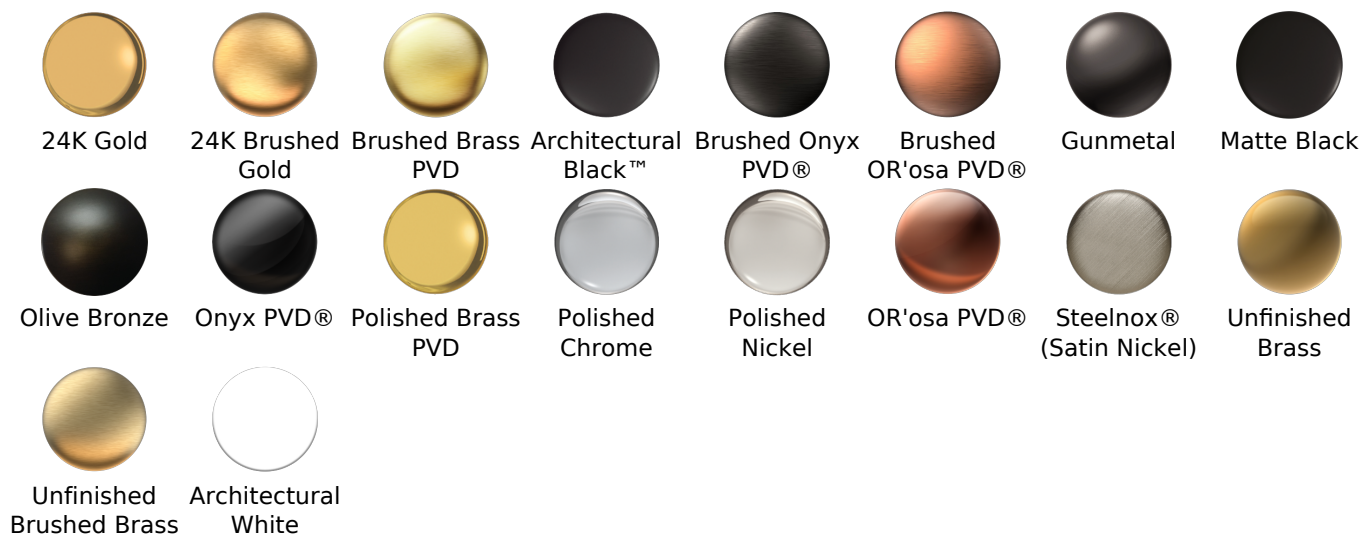

### Available Finishes

- Polished Chrome  
G-8503-PC
- Polished Nickel  
G-8503-PN
- Brushed Nickel  
G-8503-BNi
- Unfinished Brushed Brass\*  
G-8503-UBB\*
- Unfinished Brass\*  
G-8503-UB\*
- Matte Black\*  
G-8503-MBK\*
- Architectural Black\*  
G-8503-BK\*
- Architectural White\*  
G-8503-WT\*
- Steelnox (Satin Nickel)\*  
G-8503-SN\*
- Olive Brass\*  
G-8503-OB\*
- Gunmetal\*  
G-8503-GM\*
- Vintage Brushed Brass\*  
G-8503-VBB\*
- OR'osa PVD\*  
G-8503-RG\*
- Brushed OR'osa PVD\*  
G-8503-BRG\*
- Onyx PVD\*  
G-8503-OX\*
- Brushed Onyx PVD\*  
G-8503-BOX\*
- Polished Brass PVD\*  
G-8503-PB\*
- Brushed Brass PVD\*  
G-8503-BB\*
- 24K Brushed Gold\*  
G-8503-BAU\*
- 24K Gold\*  
G-8503-AU\*
- Gunmetal Distressed\*  
G-8503-GMD\*

## Finishes