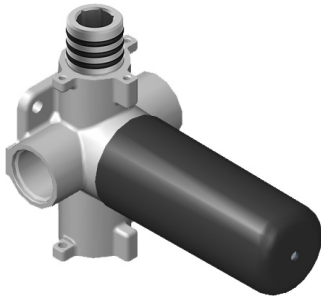

# G-8006

M-Series

3/4" Concealed Thermostatic Rough Valve

## Round Two Holes Trim Plate - M-Series

SHOWER  
 Two-Way Diverter Volume Control  
 Valve WITH Off Function and Pass-  
 Through  
**G-8052**

**Information**

- 11.7 gpm @ 60 psi
- 3/4" universal inlets/outlets with female threads
- Operates one function at a time
- Stacking inlet and pass-through port feature
- Supplied with protective plastic cover
- CALGreen compliant depending on functions

**Finishes**

Unfinished Architectural  
Brushed Brass White

**G-8052** M-Series  
 2-Way Diverter Volume Control Valve  
 WITH Off Function and Pass-Through

**Product Features**

- 12.1 gpm @ 60 psi
- 3/4" universal inlets/outlets with female threads
- Stacking inlet and pass-through port feature
- Supplied with protective plastic cover
- CalGreen compliant dependent on functions