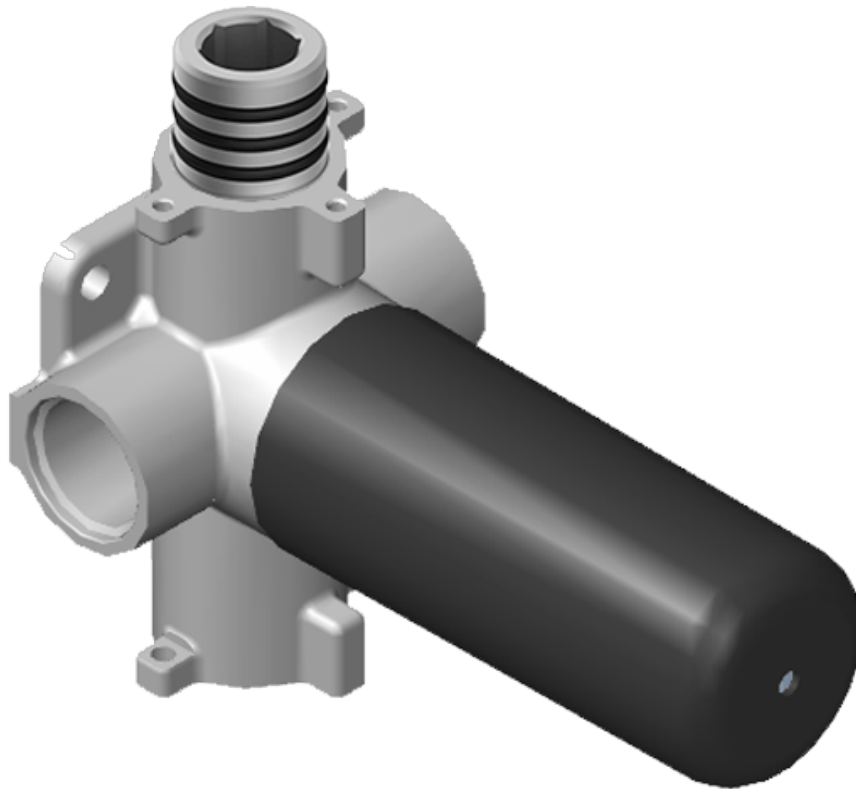

[www.graff-faucets.com](http://www.graff-faucets.com) | phone: 800-954-4723

SHOWER  
M-Series Round Thermostatic  
2-Hole Trim Plate and Handle  
**G-8047-RH0-T**

**Information**

- Two metal handles
- Decorative trim plate
- Use with G-8006 and G-8076 or G-8052 or G-8053 thermostatic rough valves
- To complete package, you must order rough valves

## Round Two Holes Trim Plate - M-Series

SHOWER  
 Two-Way Diverter Volume Control  
 Valve WITH Off Function and Pass-  
 Through  
**G-8052**

**Information**

- 11.7 gpm @ 60 psi
- 3/4" universal inlets/outlets with female threads
- Operates one function at a time
- Stacking inlet and pass-through port feature
- Supplied with protective plastic cover
- CALGreen compliant depending on functions