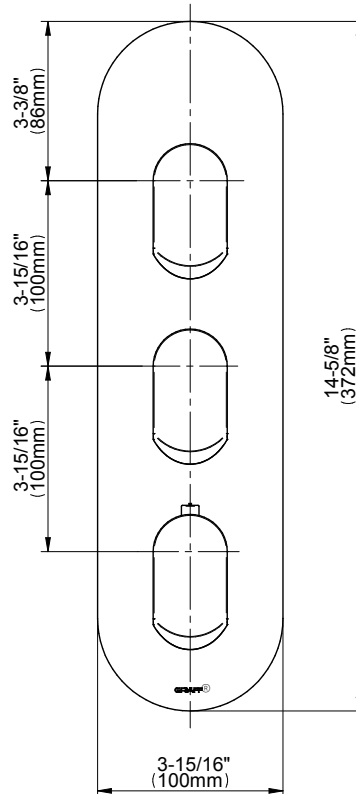

G-8056-LM45E0-T

Phase/M-Series

Round Thermostatic 3-Hole Trim Plate with Phase Handle

Product Features

- Three metal handles
- Decorative trim plate
- Use with G-8006 and G-8076, G-8077, G-8052 or G-8053 thermostatic rough valves
- To complete package, you must order rough valves

Available Finishes

- Polished Chrome
  G-8056-LM45E0-PC-T
- Brushed Nickel
  G-8056-LM45E0-BNi-T
- Polished Nickel
  G-8056-LM45E0-PN-T
- Olive Bronze
  G-8056-LM45E0-OB-T

Code Compliance

- ADA
- CalGreen compliant dependent on functions

Warranty

- Limited lifetime warranty

For complete warranty information go to <http://www.graff-faucets.com/en/info/faqs>

The measurements shown are for reference only. Products and specifications shown are subject to change without notice. Revised 09/2016.

www.graff-faucets.com | phone: 800-959-4723