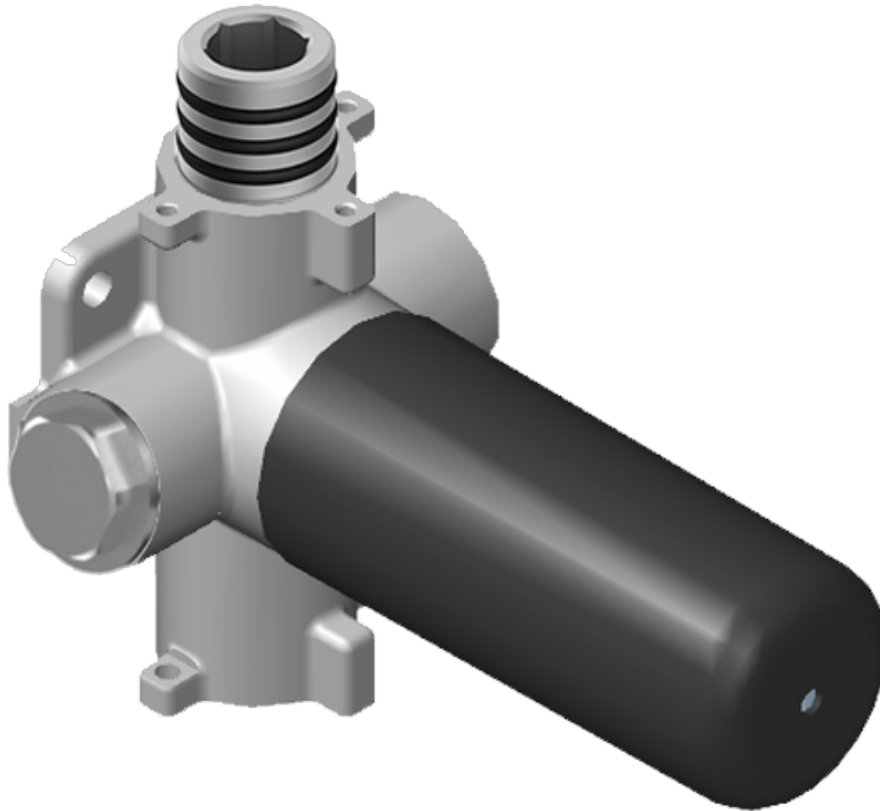

www.graff-faucets.com | phone: 800-959-4723

SHOWER
Stop/Volume Control Valve with
Pass Through
G-8076

GRAFF®

Information

- 12.3 gpm @ 60 psi
- 3/4" universal inlets/outlets with female threads
- Stacking inlet and pass-through port feature
- Supplied with protective plastic cover
- CalGreen compliant dependent on functions