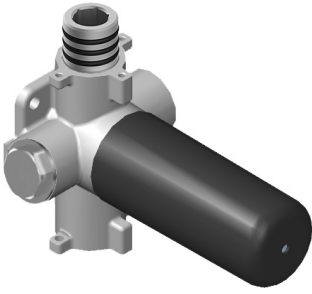

Polished
Nickel

Architectural
White

G-8076

M-Series

Stop/Volume Control Rough Valve with Pass-Through

GRAFF[®]
CUTTING EDGE DESIGN

Product Features

- 13.2 gpm @ 60 psi
- 3/4" universal inlets/outlets with female threads
- Stacking inlet and pass-through port feature
- Supplied with protective plastic cover
- CalGreen compliant dependent on functions