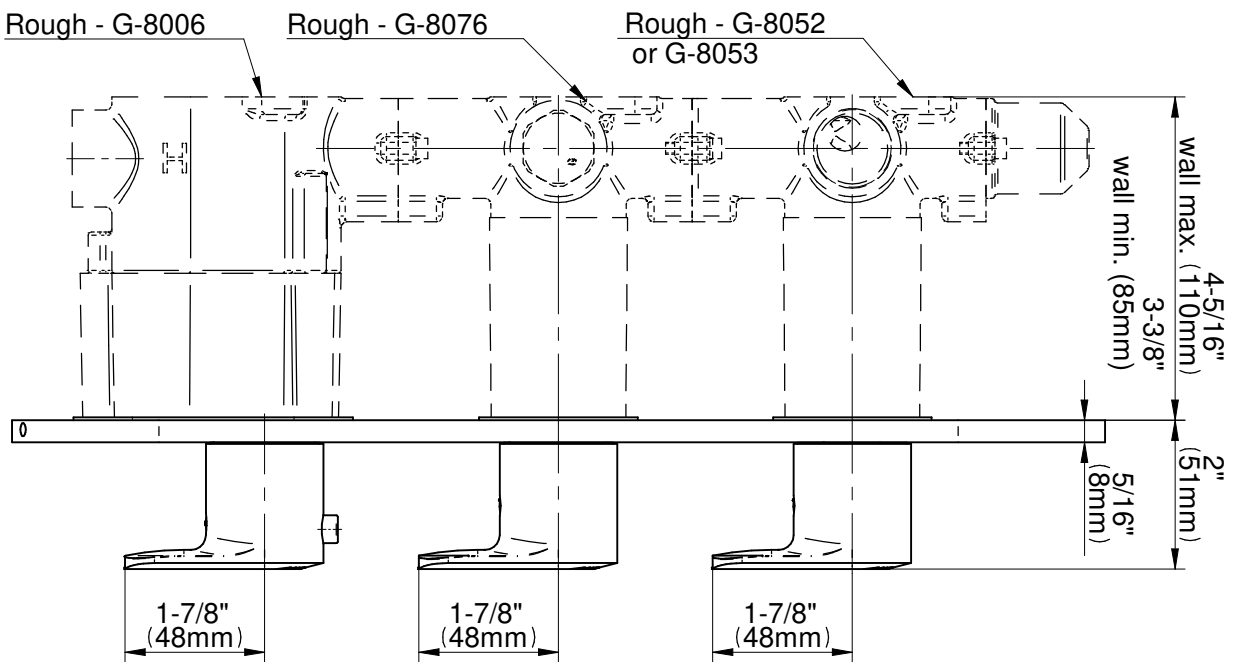

SHOWER
Sento M-Series Thermostatic
Shower System - Shower with
Handshower
GL3.011WB-LM58E0

GRAFF®

Information

- 3/4" thermostatic valve and trim
- 3/4" stop/volume control valve (2 pieces)
- 8" showerhead with 12" ceiling-mounted shower arm
- Showerhead features no-clog, easy-clean spray nozzles
- Handshower set with wall-mounted slide bar and 59" hose (PVD finishes use 59" flex hose)
- Optional extension kit
- Flow rates: showerhead ≤ 1.8 max gpm, handshower ≤ 1.5 max gpm
- ADA

SHOWER
Sento M-Series Valve Trim with
Three Handles

GRAFF®

Information

- Three metal handles
- Decorative trim plate
- Use with M-Series rough valves
- ADA

Finishes

G-8056-LM58E0-T

Sento Series

SHOWER
 Thermostatic Rough Valve
G-8006