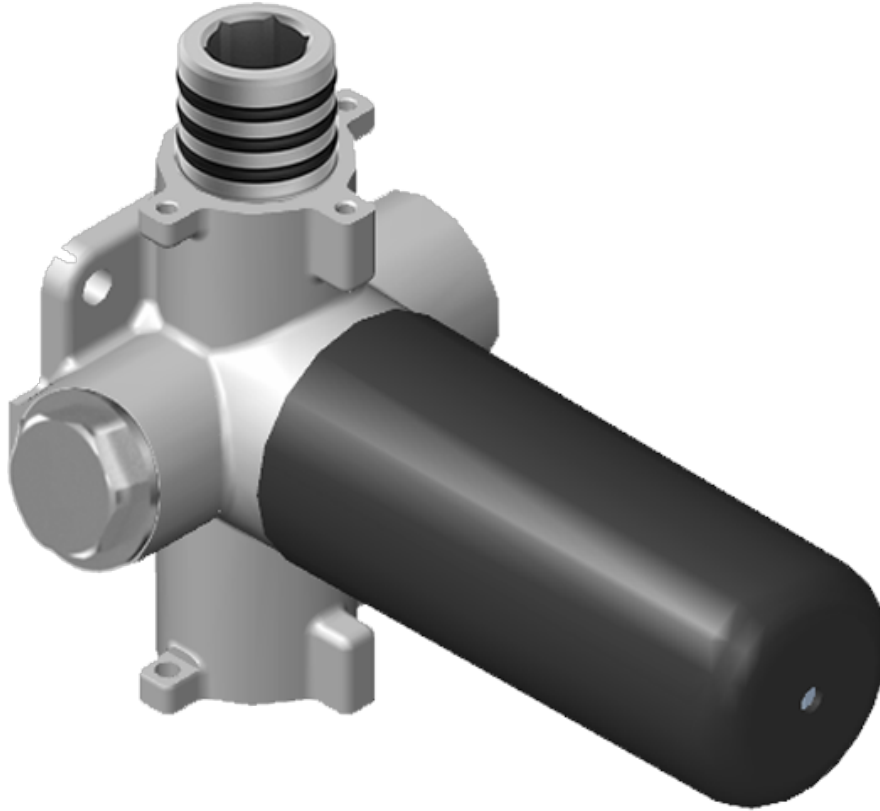

SHOWER
Sento M-Series Thermostatic
Shower System - Shower with
Handshower
GL3.011WB-LM58E0

GRAFF®

Information

- 3/4" thermostatic valve and trim
- 3/4" stop/volume control valve (2 pieces)
- 8" showerhead with 12" ceiling-mounted shower arm
- Showerhead features no-clog, easy-clean spray nozzles
- Handshower set with wall-mounted slide bar and 59" hose (PVD finishes use 59" flex hose)
- Optional extension kit
- Flow rates: showerhead ≤ 1.8 max gpm, handshower ≤ 1.5 max gpm
- ADA

Finishes

G-8006

M-Series

3/4" Concealed Thermostatic Rough Valve

Product Features

- 12.9 gpm @ 60 psi
- 3/4" universal inlets
- Built-in service stops
- Stacking outlet feature
- Complete serviceability from front of all units
- Supplied with protective plastic cover
- CalGreen compliant dependent on functions

www.graff-faucets.com | phone: 800-954-4723

SHOWER
 Stop/Volume Control Valve with
 Pass Through
G-8076

Information

- 12.3 gpm @ 60 psi
- 3/4" universal inlets/outlets with female threads
- Stacking inlet and pass-through port feature
- Supplied with protective plastic cover
- CalGreen compliant dependent on functions

www.graff-faucets.com | phone: 800-954-4723

SHOWER
8" Round Brass Showerhead
G-8449

GRAFF®

Information

- 1/4" thick
- 169 no-clog, easy-clean rubber spray nozzles
- Recommended use with ceiling shower arm
- Recommended for use at no more than 10 degrees tilt
- Showerhead flow rate ≤ 1.8 max gpm
- CALGreen