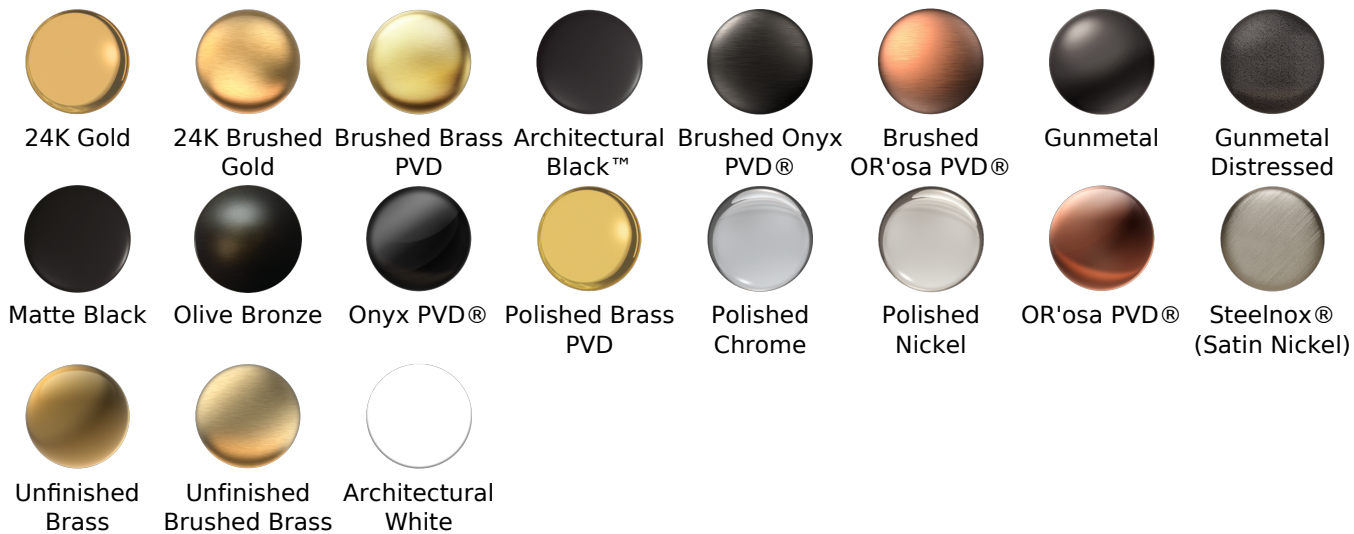

Information

- Brass spiral flexible hose with conical nut

Finishes