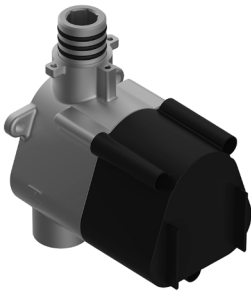

SHOWER
Sento M-Series Thermostatic
Shower System - Shower with
Handshower
GL3.011WB-LM58E0

GRAFF®

Information

- 3/4" thermostatic valve and trim
- 3/4" stop/volume control valve (2 pieces)
- 8" showerhead with 12" ceiling-mounted shower arm
- Showerhead features no-clog, easy-clean spray nozzles
- Handshower set with wall-mounted slide bar and 59" hose (PVD finishes use 59" flex hose)
- Optional extension kit
- Flow rates: showerhead ≤ 1.8 max gpm, handshower ≤ 1.5 max gpm
- ADA

SHOWER
Sento M-Series Valve Trim with
Three Handles

GRAFF®

Information

- Three metal handles
- Decorative trim plate
- Use with M-Series rough valves
- ADA

Finishes

G-8056-LM58E0-T

Sento Series

SHOWER
 Thermostatic Rough Valve
G-8006

Information

- 12.9 gpm @ 60 psi
- 3/4" universal inlets
- Built-in service stops
- Stacking outlet feature
- Complete serviceability from front of all units
- Supplied with protective plastic cover
- CalGreen compliant dependent on functions

Finishes

G-8006

M-Series

3/4" Concealed Thermostatic Rough Valve

Product Features

- 12.9 gpm @ 60 psi
- 3/4" universal inlets
- Built-in service stops
- Stacking outlet feature
- Complete serviceability from front of all units
- Supplied with protective plastic cover
- CalGreen compliant dependent on functions