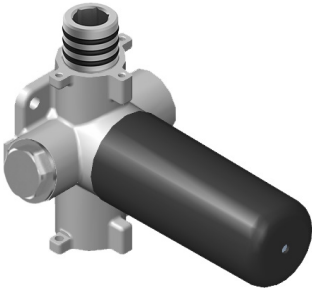

Finishes

G-8006

M-Series

3/4" Concealed Thermostatic Rough Valve

Product Features

- 12.9 gpm @ 60 psi
- 3/4" universal inlets
- Built-in service stops
- Stacking outlet feature
- Complete serviceability from front of all units
- Supplied with protective plastic cover
- CalGreen compliant dependent on functions

www.graff-faucets.com | phone: 800-954-4723

SHOWER
 Stop/Volume Control Valve with
 Pass Through
G-8076

Information

- 12.3 gpm @ 60 psi
- 3/4" universal inlets/outlets with female threads
- Stacking inlet and pass-through port feature
- Supplied with protective plastic cover
- CalGreen compliant dependent on functions

Finishes

G-8076

M-Series

Stop/Volume Control Rough Valve with Pass-Through

GRAFF[®]
CUTTING EDGE DESIGN

Product Features

- 13.2 gpm @ 60 psi
- 3/4" universal inlets/outlets with female threads
- Stacking inlet and pass-through port feature
- Supplied with protective plastic cover
- CalGreen compliant dependent on functions

www.graff-faucets.com | phone: 800-954-4723

SHOWER
8" Round Brass Showerhead
G-8449

GRAFF®

Information

- 1/4" thick
- 169 no-clog, easy-clean rubber spray nozzles
- Recommended use with ceiling shower arm
- Recommended for use at no more than 10 degrees tilt
- Showerhead flow rate ≤ 1.8 max gpm
- CALGreen