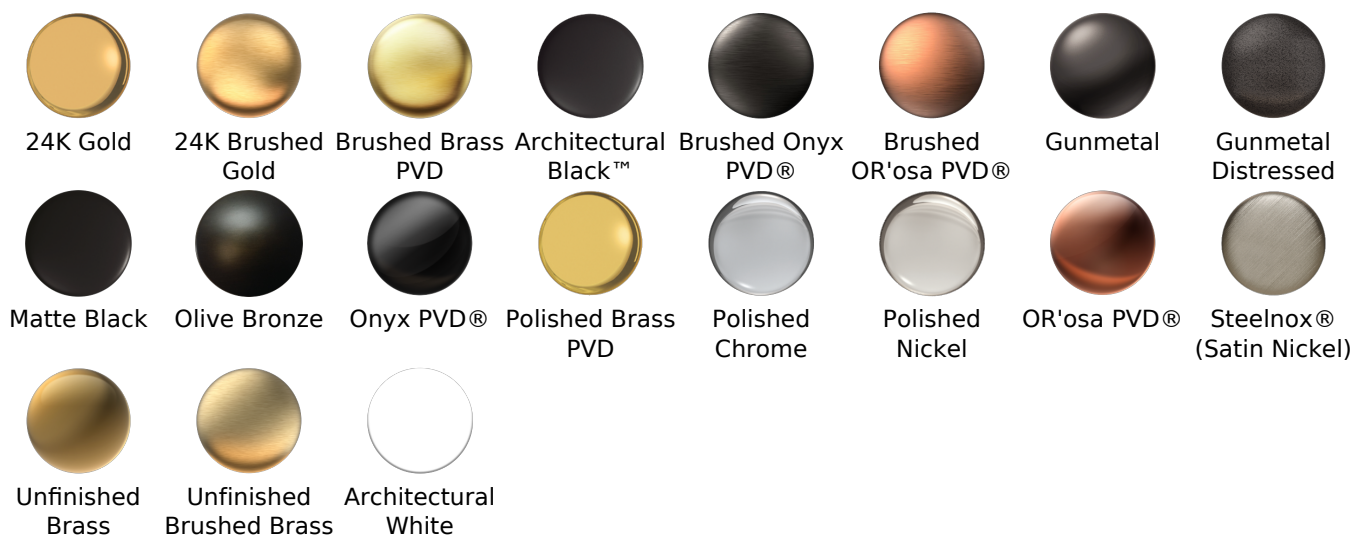

SHOWER
Sento M-Series Valve Trim with
Three Handles

GRAFF®

Information

- Three metal handles
- Decorative trim plate
- Use with M-Series rough valves
- ADA

Finishes

G-8056-LM58E0-T

Sento Series

SHOWER
 Thermostatic Rough Valve
G-8006

Available Finishes

- Polished Chrome
G-8714-PC
- Brushed Nickel
G-8714-BNi
- Polished Nickel
G-8714-PN
- Steelnox[®]
G-8714-SN
- Olive Bronze[™]
G-8714-OB
- Architectural Black[™]
G-8714-BK
- Architectural White
G-8714-WT