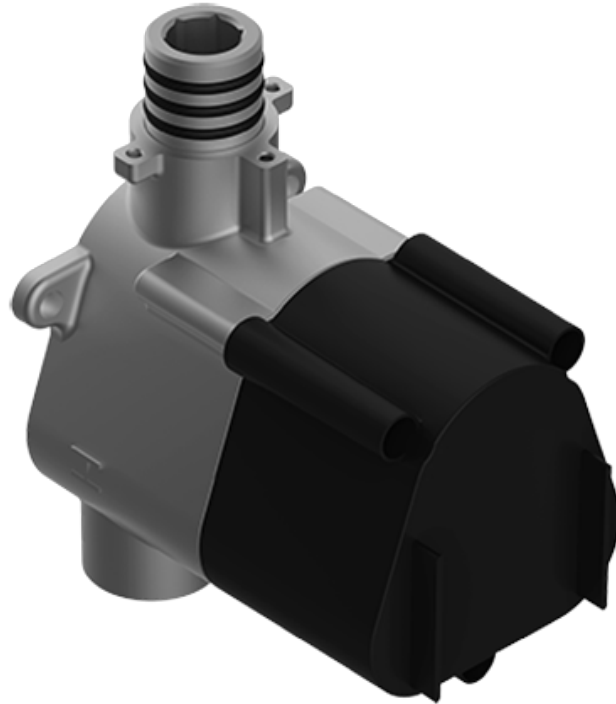

SHOWER
Sento M-Series Thermostatic
Shower System - Shower with
Handshower
GL3.011WB-LM58E0

GRAFF®

Information

- 3/4" thermostatic valve and trim
- 3/4" stop/volume control valve (2 pieces)
- 8" showerhead with 12" ceiling-mounted shower arm
- Showerhead features no-clog, easy-clean spray nozzles
- Handshower set with wall-mounted slide bar and 59" hose (PVD finishes use 59" flex hose)
- Optional extension kit
- Flow rates: showerhead ≤ 1.8 max gpm, handshower ≤ 1.5 max gpm
- ADA

SHOWER
Sento M-Series Valve Trim with
Three Handles

GRAFF®

Information

- Three metal handles
- Decorative trim plate
- Use with M-Series rough valves
- ADA

Finishes

G-8056-LM58E0-T

Sento Series

SHOWER
 Thermostatic Rough Valve
G-8006

Information

- 12.9 gpm @ 60 psi
- 3/4" universal inlets
- Built-in service stops
- Stacking outlet feature
- Complete serviceability from front of all units
- Supplied with protective plastic cover
- CalGreen compliant dependent on functions

Finishes

G-8006

M-Series

3/4" Concealed Thermostatic Rough Valve

Product Features

- 12.9 gpm @ 60 psi
- 3/4" universal inlets
- Built-in service stops
- Stacking outlet feature
- Complete serviceability from front of all units
- Supplied with protective plastic cover
- CalGreen compliant dependent on functions