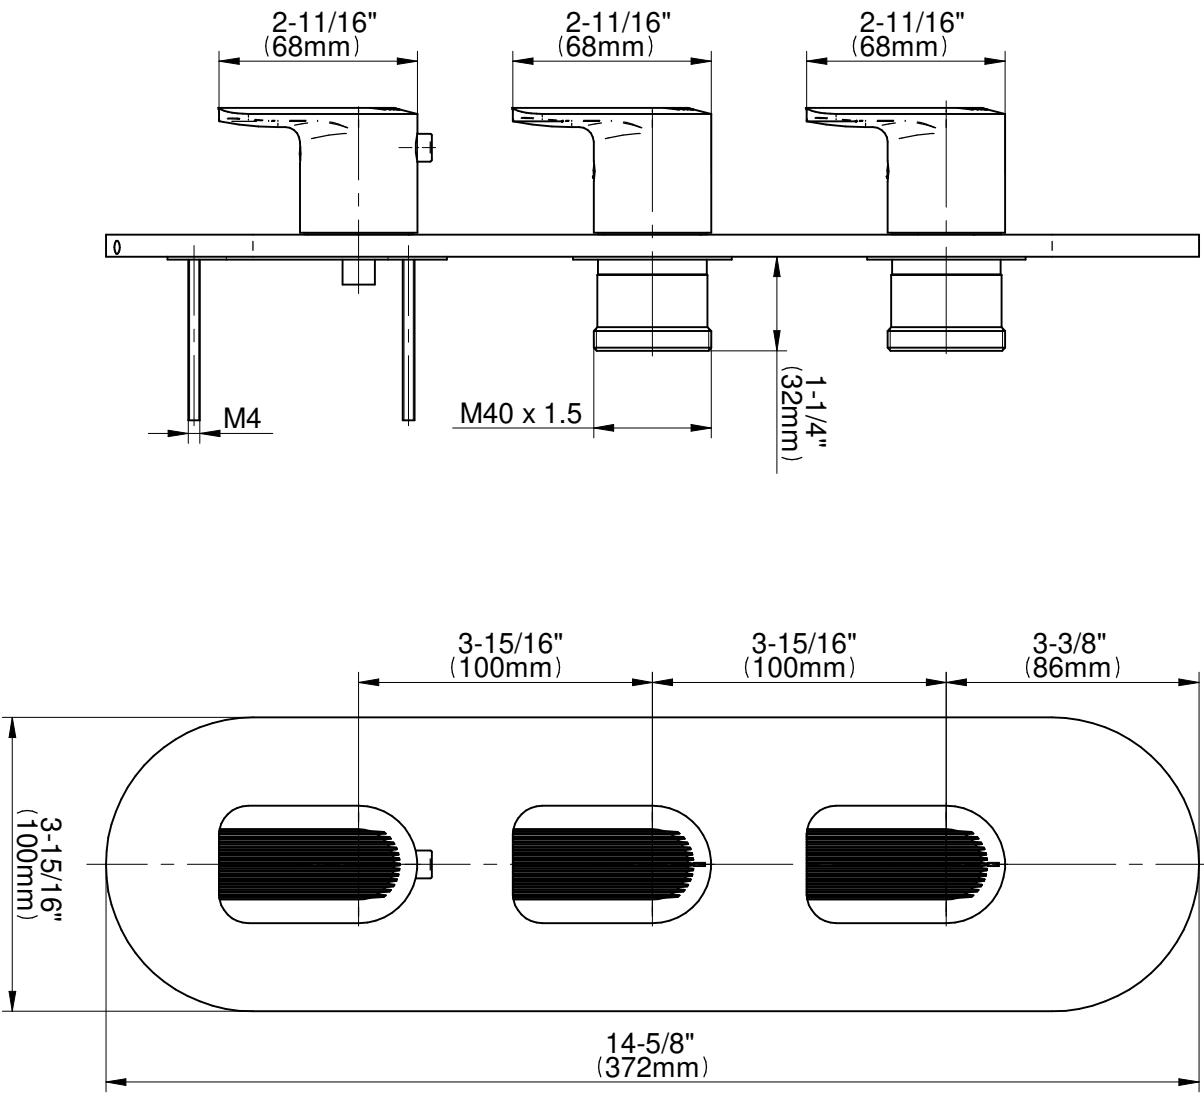

SHOWER
Sento M-Series Thermostatic
Shower System - Shower with
Handshower
GL3.011WB-LM58E0

GRAFF®

Information

- 3/4" thermostatic valve and trim
- 3/4" stop/volume control valve (2 pieces)
- 8" showerhead with 12" ceiling-mounted shower arm
- Showerhead features no-clog, easy-clean spray nozzles
- Handshower set with wall-mounted slide bar and 59" hose (PVD finishes use 59" flex hose)
- Optional extension kit
- Flow rates: showerhead ≤ 1.8 max gpm, handshower ≤ 1.5 max gpm
- ADA

SHOWER
Sento M-Series Valve Trim with
Three Handles

GRAFF®

Information

- Three metal handles
- Decorative trim plate
- Use with M-Series rough valves
- ADA

Finishes

G-8056-LM58E0-T

Sento Series

SHOWER
 Thermostatic Rough Valve
G-8006