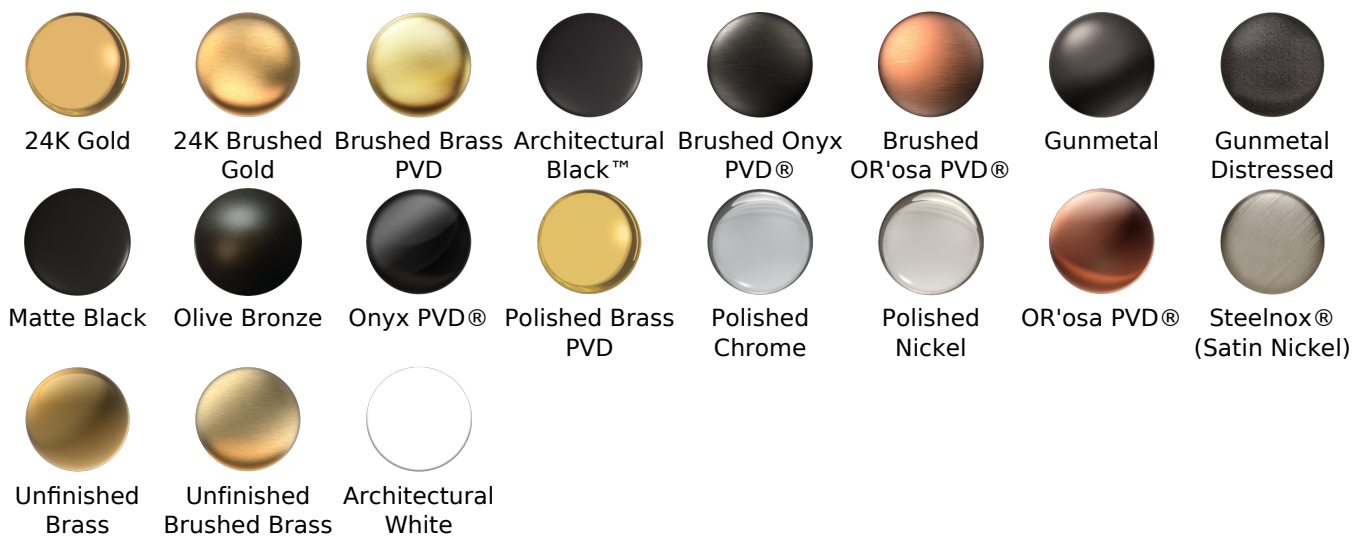

- Limited lifetime warranty

For complete warranty information go to www.graff-designs.com/en-nam/warranty

Available Finishes

- Polished Chrome
G-8605-PC
- Polished Nickel
G-8605-PN
- Brushed Nickel
G-8605-BNi
- Unfinished Brushed Brass*
G-8605-UBB*
- Unfinished Brass*
G-8605-UB*
- Matte Black*
G-8605-MBK*
- Architectural Black*
G-8605-BK*
- Architectural White*
G-8605-WT*
- Olive Brass*
G-8605-OB*
- Gunmetal*
G-8605-GM*
- Vintage Brushed Brass*
G-8605-VBB*
- Steelnox (Satin Nickel)
G-8605-SN
- 24K Brushed Gold*
G-8605-BAU*
- 24K Gold*
G-8605-AU*
- Gunmetal Distressed*
G-8605-GMD*

* Special order finish- call for availability

SHOWER
 Contemporary Round Wall Supply
 Elbow
G-8613

Information

- 1/2" NPT female thread inlet

Finishes

G-8613

Shower Components Contemporary Round Wall Supply Elbow