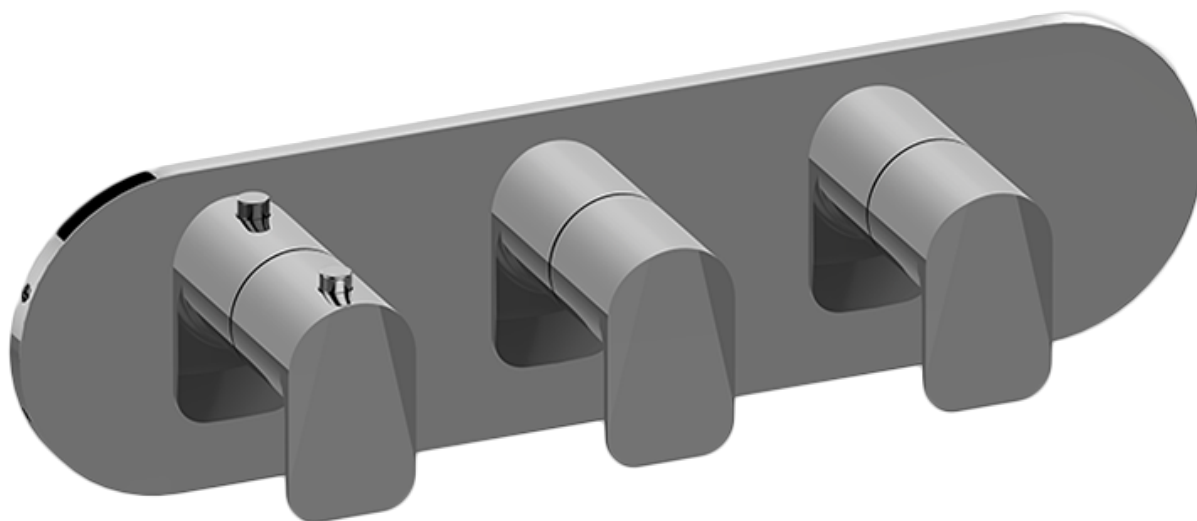

SHOWER
 Sento M-Series Valve Horizontal
 Trim with Three Handles
G-8056H-LM59E0-T

Information

- Three metal handles
- Decorative trim plate
- Use with M-Series rough valves
- ADA

Finishes