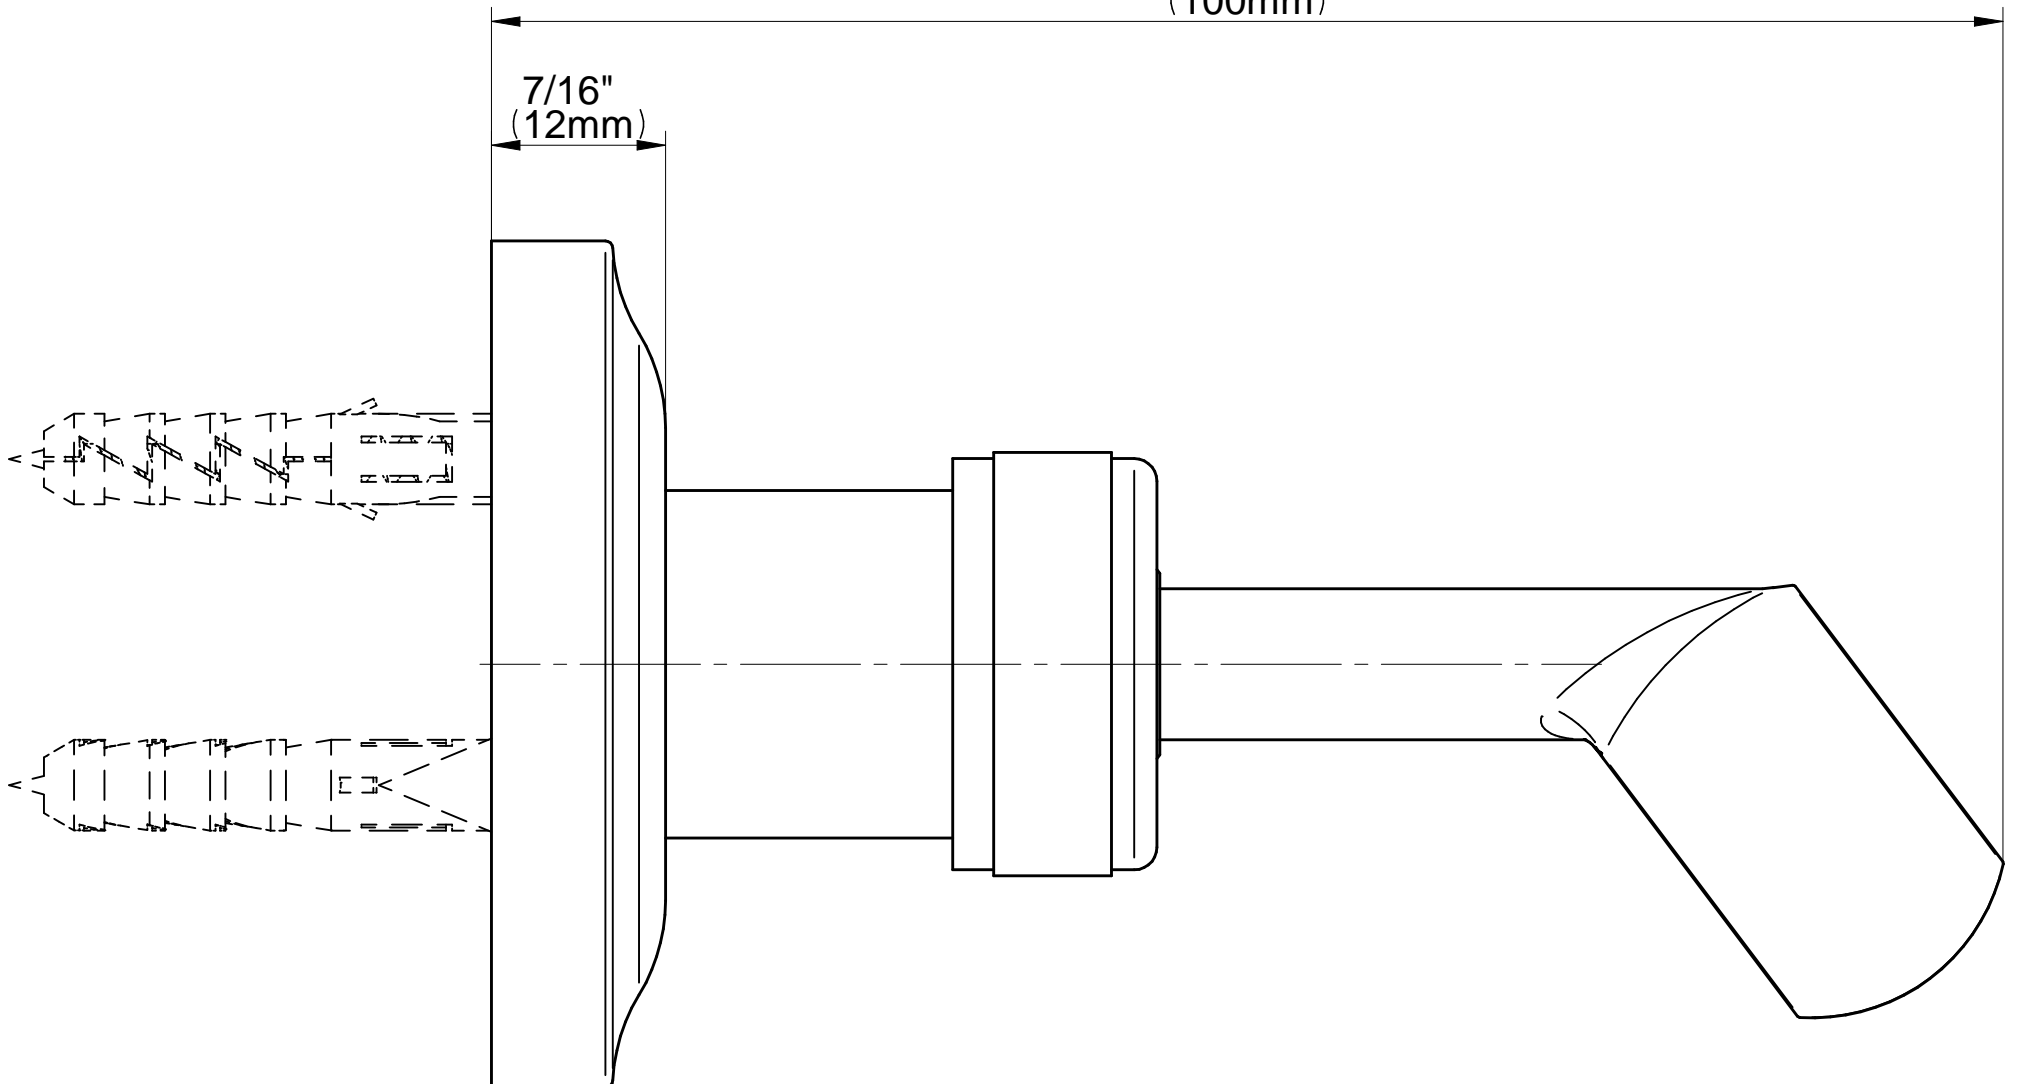

## Camden Series

Ø 2-3/16"  
(56mm)

3-15/16"  
(100mm)

7/16"  
(12mm)

**Information**

- Solid brass construction
- All-metal handle
- Shower hose not included
- Includes internal backflow preventer
- Handshower flow rate ≤ 1.8 max gpm
- CALGreen