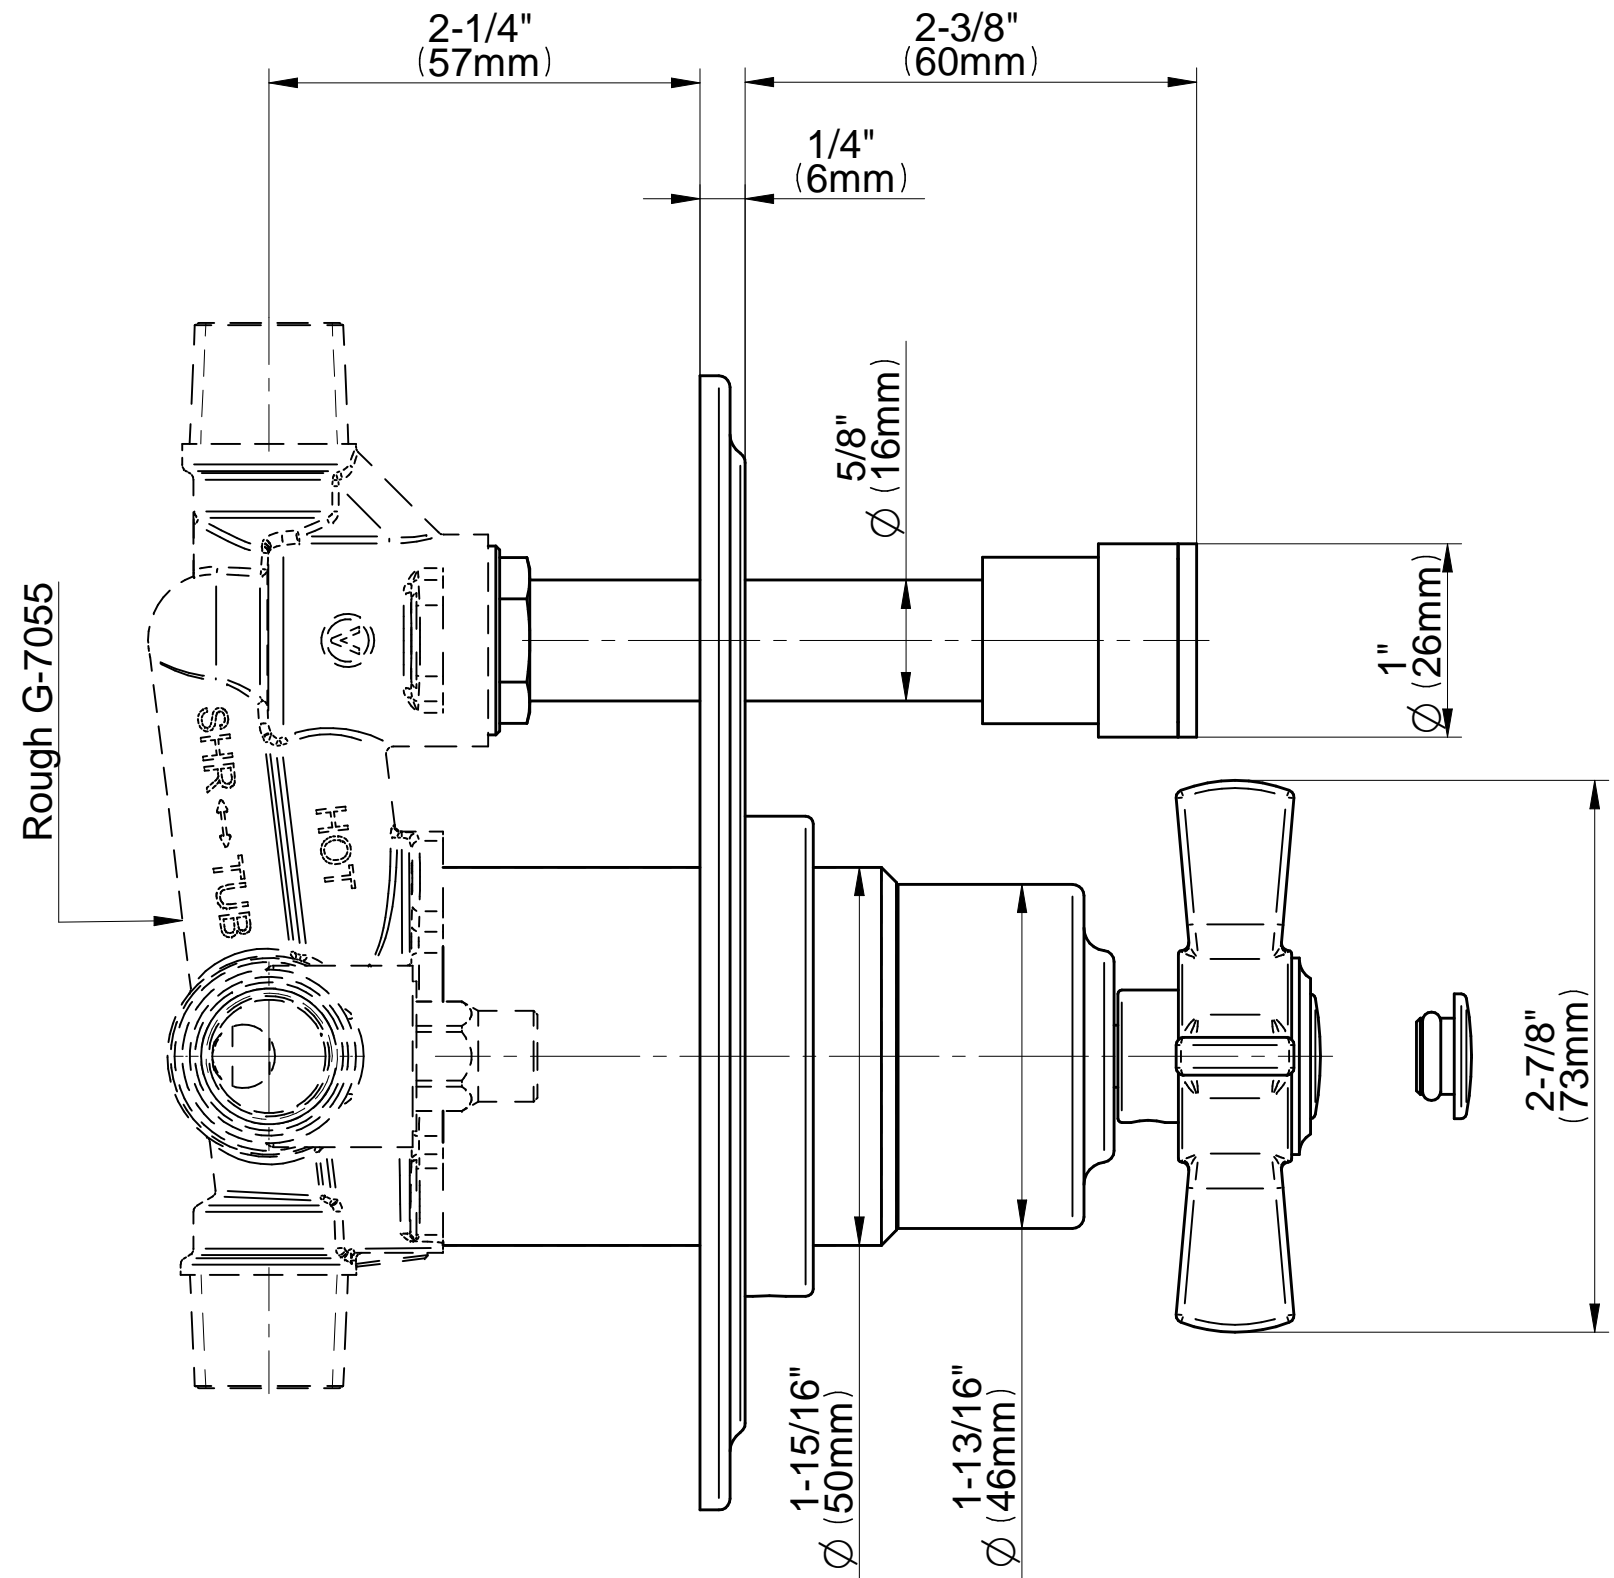

G-7095-C16S-T

CAMDEN Series