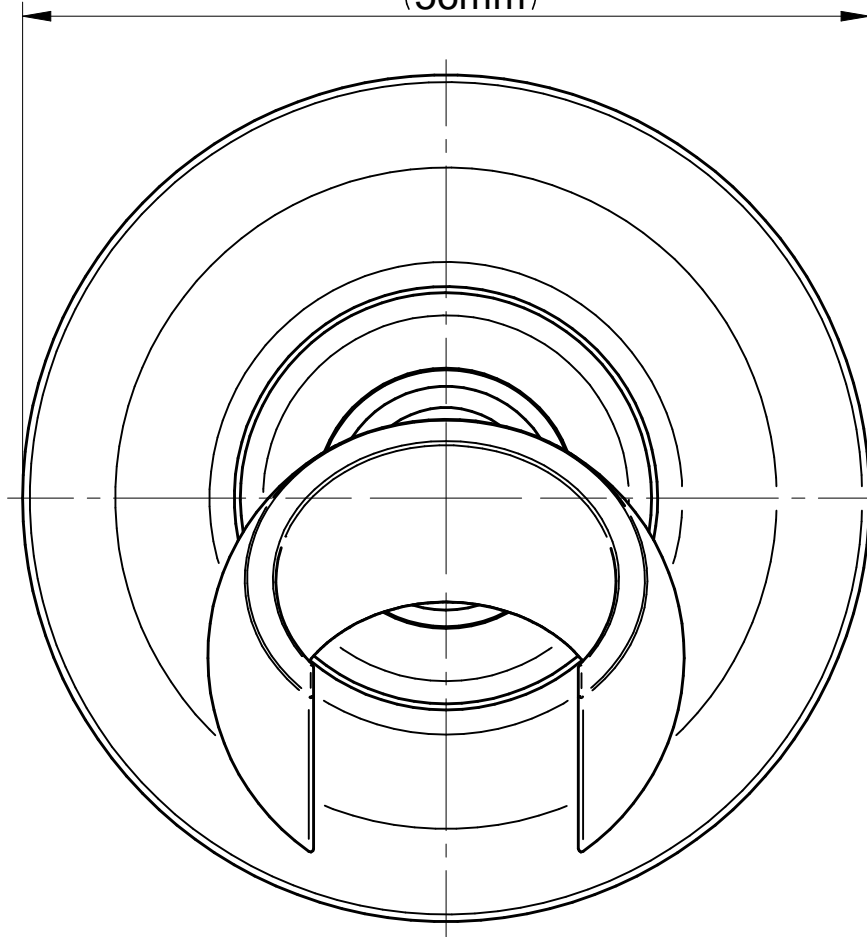

## Camden Series

Ø 2-3/16"  
(56mm)

3-15/16"  
(100mm)

7/16"  
(12mm)

**Information**

- Solid brass construction
- All-metal handle
- Shower hose not included
- Includes internal backflow preventer
- Handshower flow rate ≤ 1.8 max gpm
- CALGreen