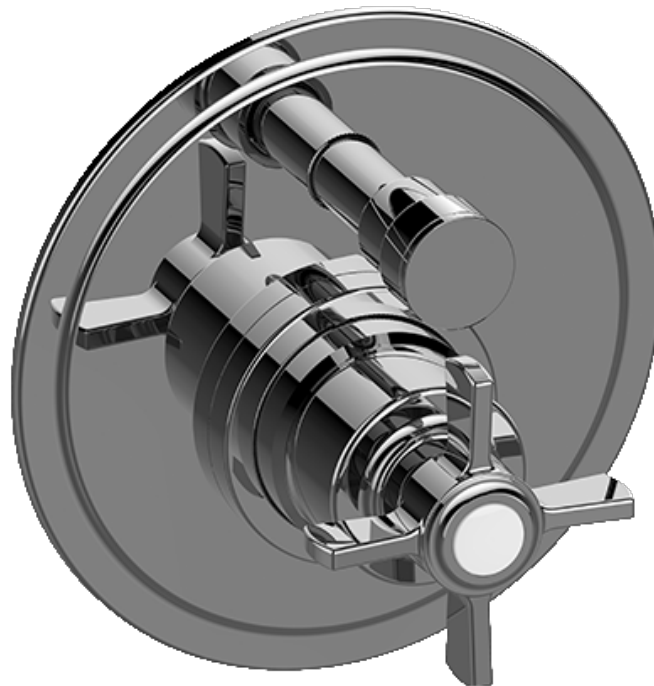

# G-7055

1/2" Rough Valve w/Diverter

## Product Features

- Anti-scald protection
- 1/2" universal inlets/outlets with male threads
- Built-in service stops
- Push-button diverter
- For use with tub & shower configuration
- Supplied with protective plastic guard

**Information**

- Single metal handle, decorative trim plate
- Includes push-button diverter
- Use with G-7055 pressure balancing rough valve
- Available Fall 2017- Call for earlier availability
- ADA

**Finishes**