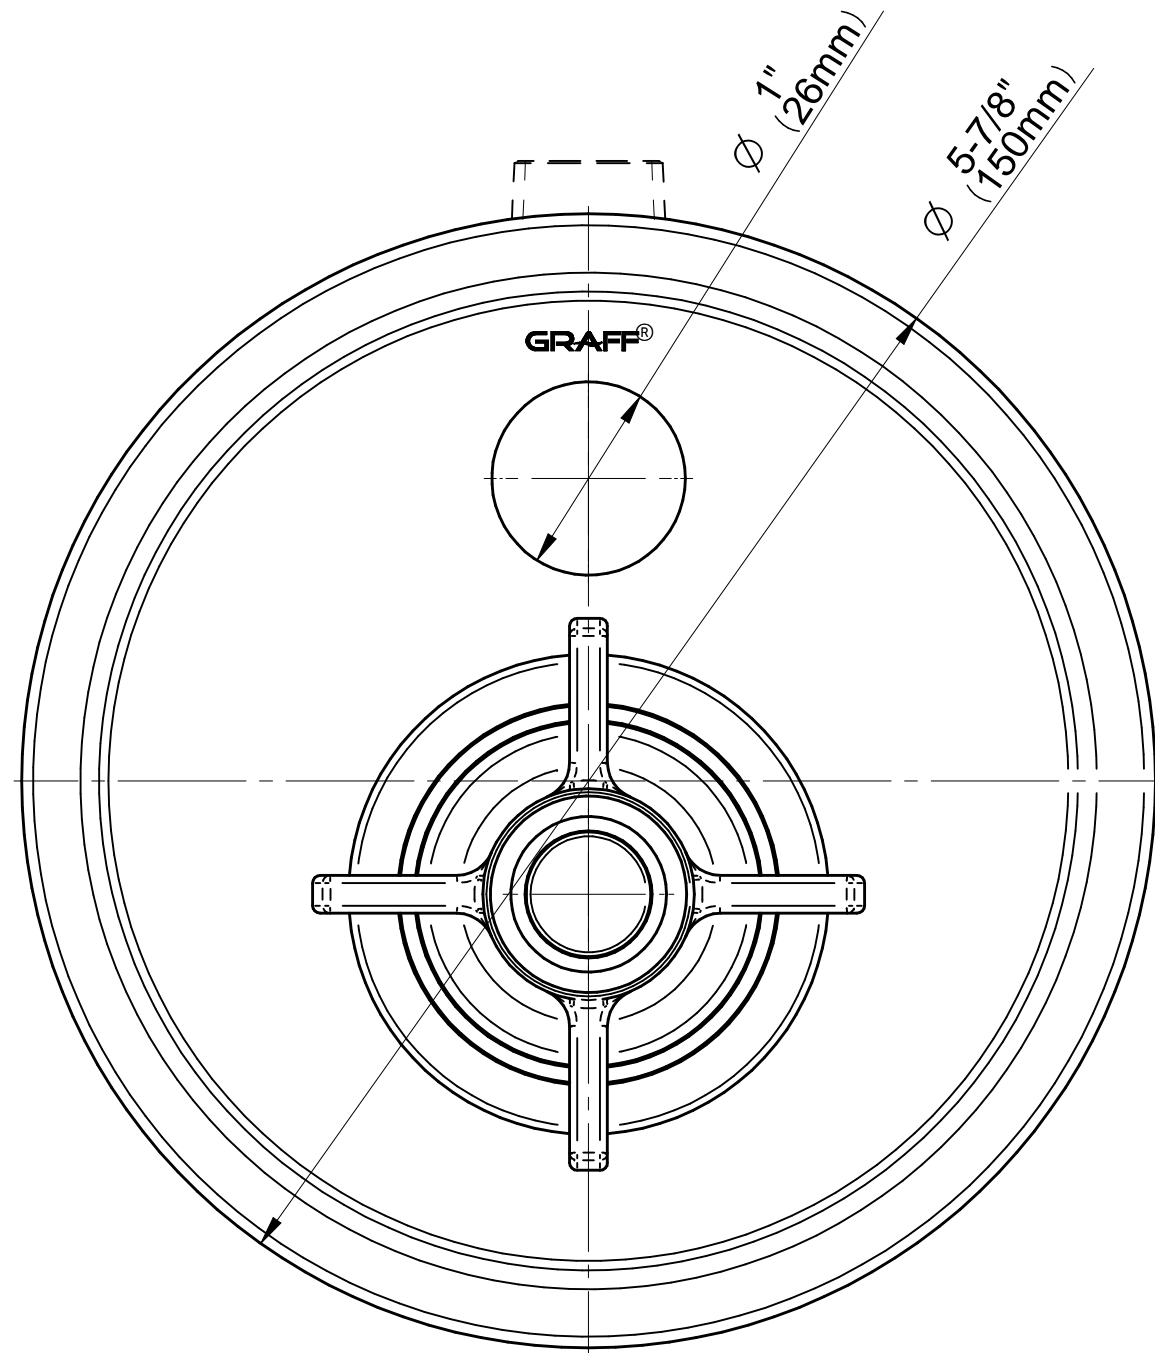

G-7095-C16S-T

CAMDEN Series