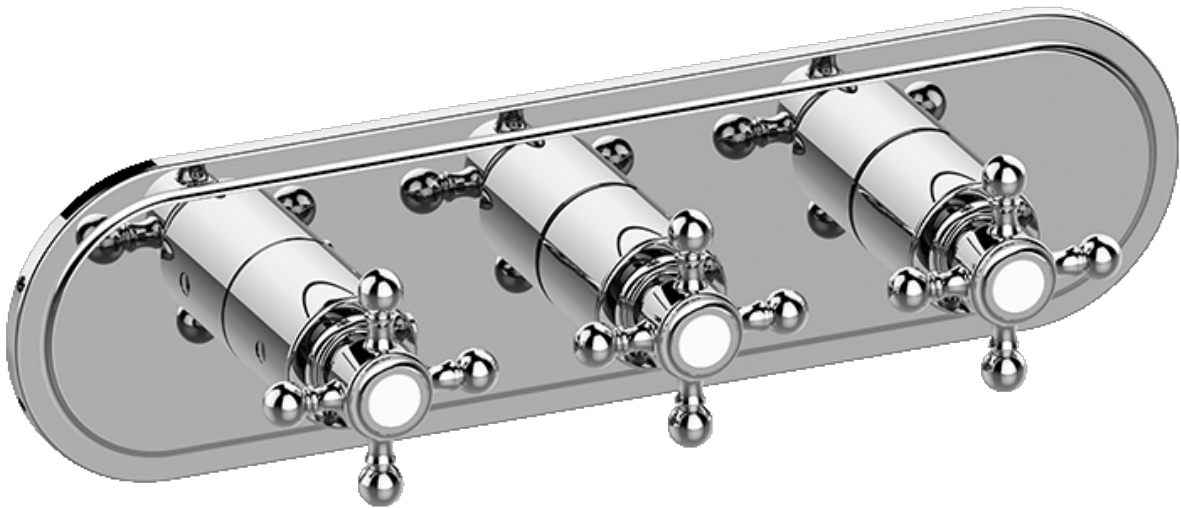

SHOWER
Canterbury M-Series Valve
Horizontal Trim with Three
Handles
G-8087H-C2E0-T

GRAFF®

Information

- Three metal handles, decorative trim plate
- Use with M-Series rough valves

Finishes

24K Gold

24K Brushed
Gold

Olive Bronze

Polished
Chrome

Polished
Nickel

Steelnox®
(Satin Nickel)

Vintage
Brushed Brass

G-8087H-C2E0

CANTERBURY Series