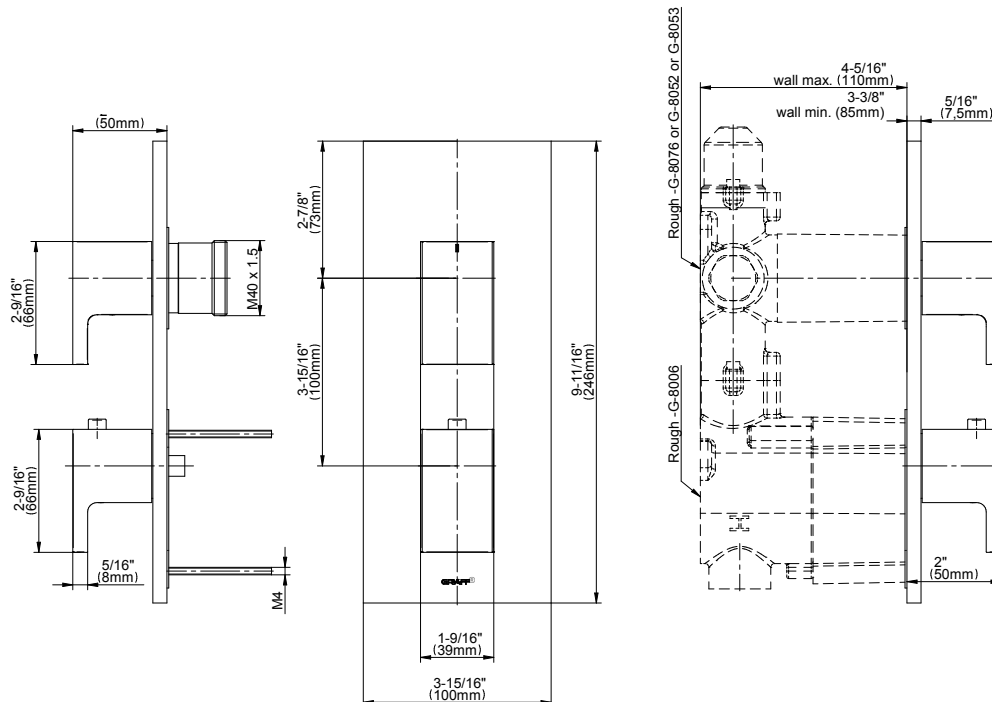

Warranty

- Limited lifetime warranty

For complete warranty information go to www.graff-designs.com/en-nam/warranty