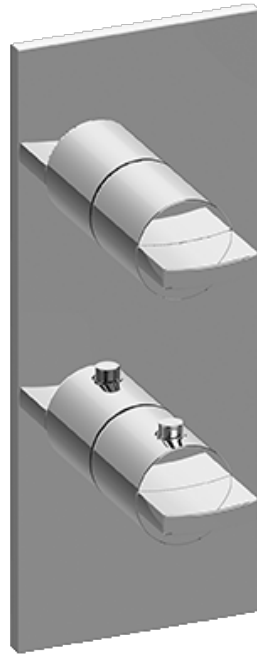

SHOWER
M-Series Valve Trim with Two
Handles
G-8048-C14E0-T

GRAFF[®]

Information

- Two metal handles, decorative trim plate
- Use with M-Series rough valves
- ADA

Finishes

24K Gold

24K Brushed
Gold

Architectural
Black™

Brushed
Nickel

Matte Black

Olive Bronze

Polished
Chrome

Polished
Nickel

Steelnox®
(Satin Nickel)

Architectural
White

G-8048-C14E0-T

Sade Collection

M-Series Valve Trim with Two Handles

GRAFF[®]
CUTTING EDGE DESIGN

Product Features

- Two metal handles, decorative trim plate
- Use with M-Series rough valves

Available Finishes

- Polished Chrome
G-8048-C14E0-T-PC
- Polished Nickel
G-8048-C14E0-T-PN
- Unfinished Brass*
G-8048-C14E0-T-UB*
- Steelnox[®]
G-8048-C14E0-T-SN
- Olive Bronze*
G-8048-C14E0-T-OB*
- Gold*
G-8048-C14E0-T-AU*
- Brushed Gold*
G-8048-C14E0-T-BAU*