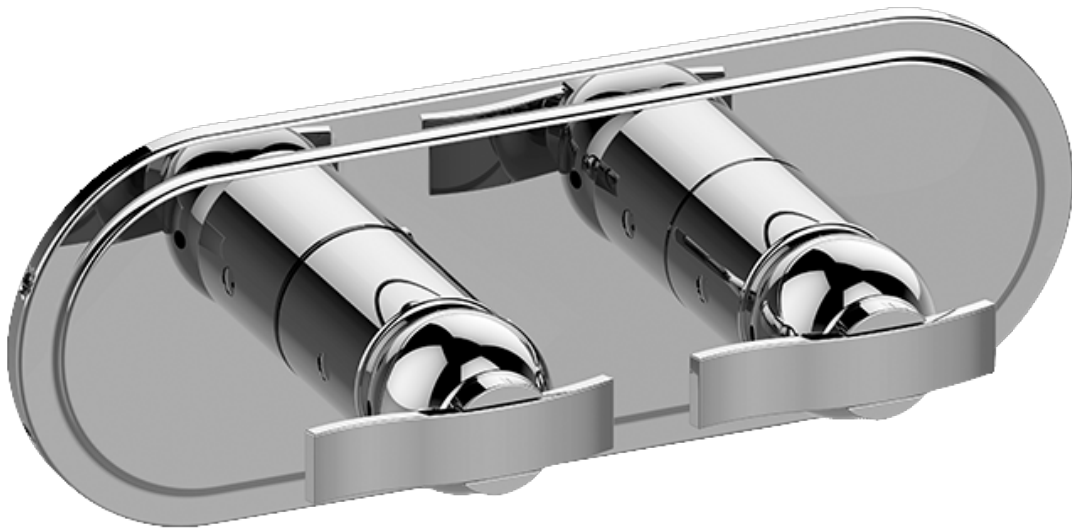

SHOWER
Bali M-Series Valve Horizontal
Trim with Two Handles
G-8086H-LM20E0-T

GRAFF®

Information

- Two metal handles, decorative trim plate
- Use with M-Series rough valves
- ADA

Finishes

24K Gold

24K Brushed
Gold

Olive Bronze

Polished
Chrome

Polished
Nickel

Steelnox®
(Satin Nickel)

Vintage
Brushed Brass