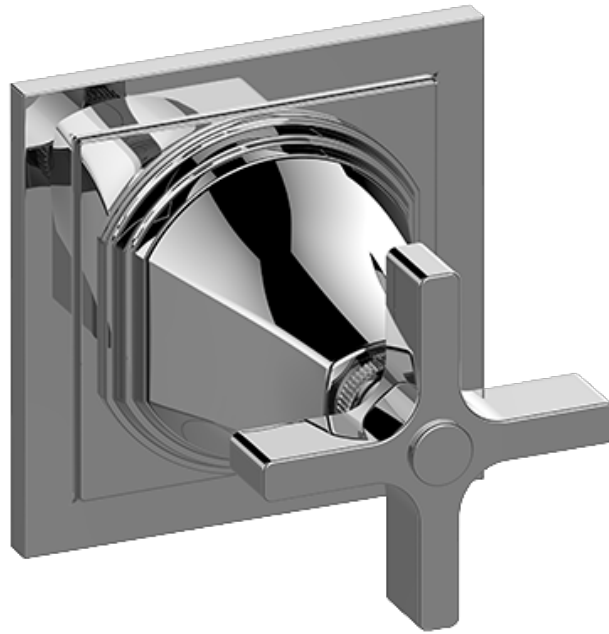

SHOWER  
 Finezza UNO Three-Way Diverter  
 Valve Trim Plate and Handle  
**G-8074-C15E1-T**

**Information**

- Single metal handle
- Decorative trim plate
- Use with G-8053 3-way diverter control rough valve WITH off function
- To complete package, you must order rough valve

**Finishes**

# G-8074-C15E1-T

Finezza UNO Collection

Three-Way Diverter Valve Trim Plate and

**GRAFF**<sup>®</sup>  
CUTTING EDGE DESIGN

## Product Features

- Single metal handle
- Decorative trim plate
- Use with G-8053 3-way diverter control rough valve WITH off function
- To complete package, you must order rough valve