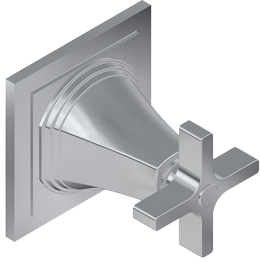

SHOWER  
 Finezza UNO Three-Way Diverter  
 Valve Trim Plate and Handle  
**G-8074-C15E1-T**

**Information**

- Single metal handle
- Decorative trim plate
- Use with G-8053 3-way diverter control rough valve WITH off function
- To complete package, you must order rough valve

**Finishes**

# G-8074-C15E1-T

Finezza UNO Collection

Three-Way Diverter Valve Trim Plate and

**GRAFF**<sup>®</sup>  
CUTTING EDGE DESIGN

## Product Features

- Single metal handle
- Decorative trim plate
- Use with G-8053 3-way diverter control rough valve WITH off function
- To complete package, you must order rough valve