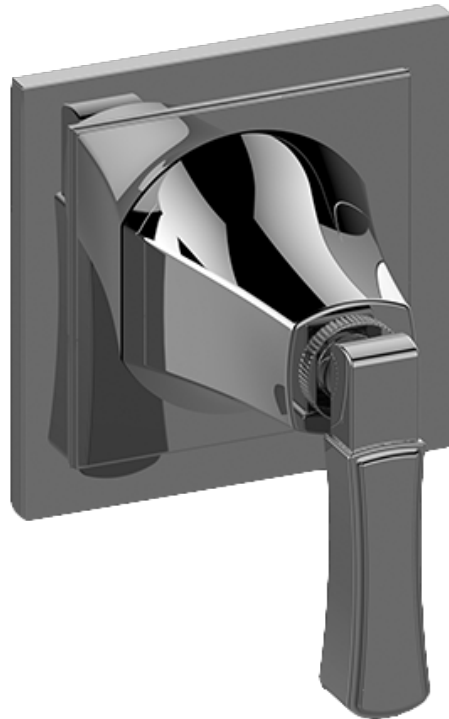

SHOWER
 Finezza DUE Three-Way Diverter
 Valve Trim Plate and Handle
G-8174-LM47E1-T

Information

- Single metal handle
- Decorative trim plate
- Use with G-8053 3-way diverter control rough valve WITH off function
- To complete package, you must order rough valve
- ADA

Finishes

G-8174-LM47E1-T

Finezza DUE Collection

Three-Way Diverter Valve Trim Plate and Handle

GRAFF[®]
CUTTING EDGE DESIGN

Product Features

- Single metal handle
- Decorative trim plate
- Use with G-8053 3-way diverter control rough valve WITH off function
- To complete package, you must order rough valve

Available Finishes

- Polished Chrome
G-8174-LM47E1-PC-T
- Brushed Nickel
G-8174-LM47E1-BNi-T
- Polished Nickel
G-8174-LM47E1-PN-T
- Olive Bronze™
G-8174-LM47E1-OB-T

Code Compliance

- ADA

Warranty

- Limited lifetime warranty