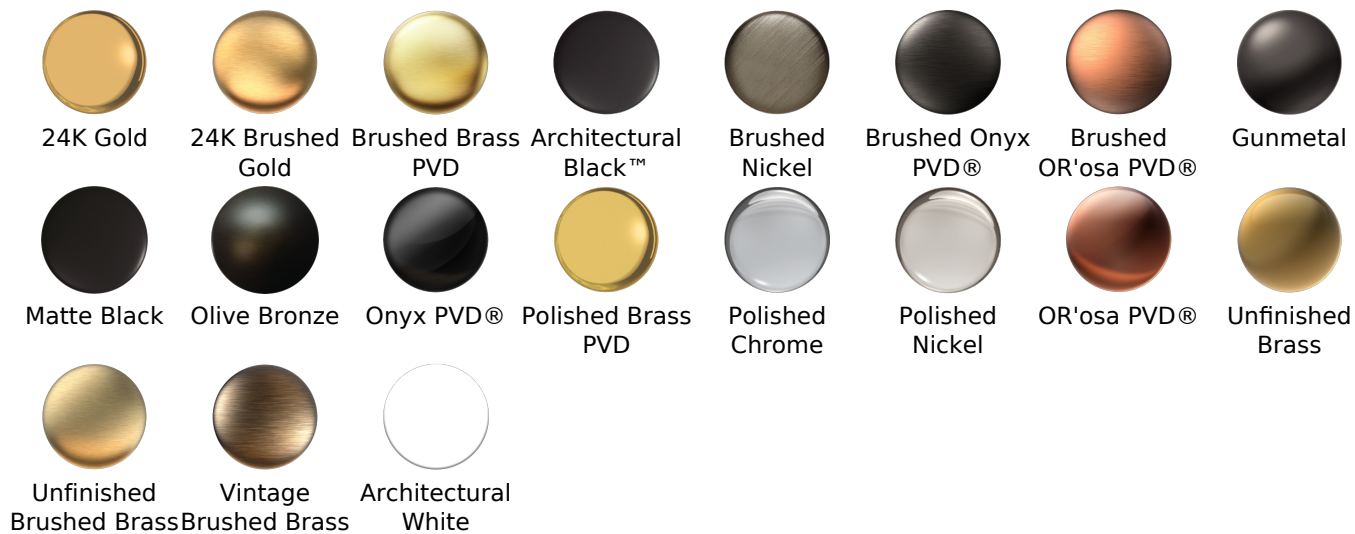

Information

- 3/4" male NPT inlets
- Quick connect tub spout

Finishes