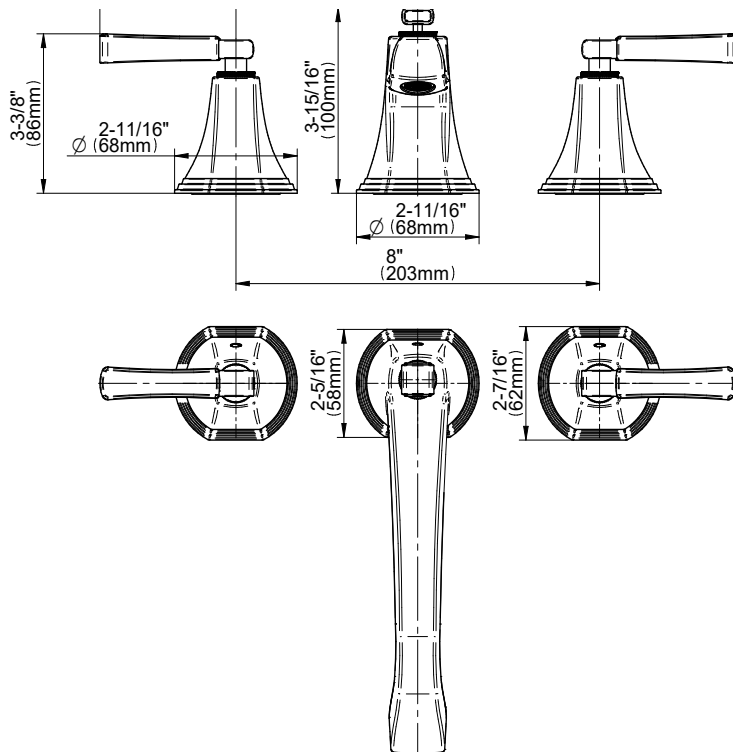

Product Features

- Aerated flow rate ~7 gpm @45 psi
- Deck-mounted installation

Available Finishes

- Polished Chrome
  G-6850-LM47B-PC
- Brushed Nickel
  G-6850-LM47B-BNi
- Polished Nickel
  G-6850-LM47B-PN
- Olive Bronze™
  G-6850-LM47B-OB

Optional Accessories

- Optional Deck-Mounted
  Handshower & Diverter Set
  G-6855-LM47B **

Code Compliance

- ADA

Warranty

- Limited lifetime warranty

For complete warranty information go to: www.graff-faucets.com/en/info/faqs