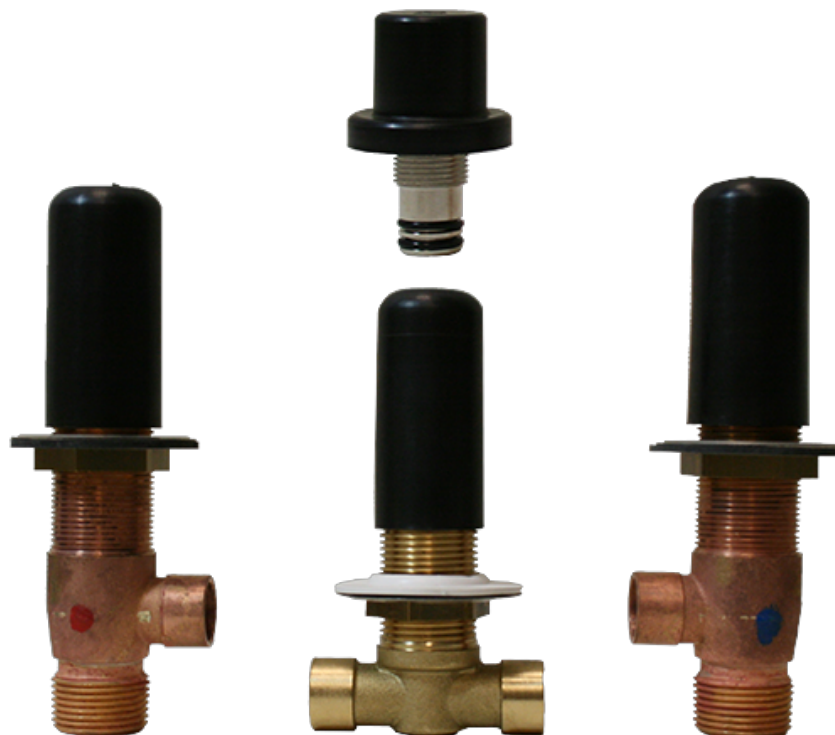

BATHROOM
Finezza UNO Roman Tub
G-6850-LM47B

GRAFF®

Information

- Aerated flow rate ~7 gpm @45 psi
- Matching deck-mounted handshower and diverter set available
- ADA

Product Features

- Aerated flow rate ~7 gpm @45 psi
- Deck-mounted installation

Available Finishes

- Polished Chrome
G-6850-LM47B-PC
- Brushed Nickel
G-6850-LM47B-BNi
- Polished Nickel
G-6850-LM47B-PN
- Olive Bronze™
G-6850-LM47B-OB

Optional Accessories

- Optional Deck-Mounted
Handshower & Diverter Set
G-6855-LM47B **

Code Compliance

- ADA

Warranty

- Limited lifetime warranty

For complete warranty information go to: www.graff-faucets.com/en/info/faqs

Information

- 3/4" male NPT inlets
- Quick connect tub spout

Finishes

Product Features

- 3/4" male NPT inlets
- Quick connect tub spout

Warranty

- Limited lifetime warranty

For complete warranty information go to: www.graff-faucets.com/en/info/faqs

Information

- Aerated flow rate ~7 gpm @45 psi
- Matching deck-mounted handshower and diverter set available
- ADA