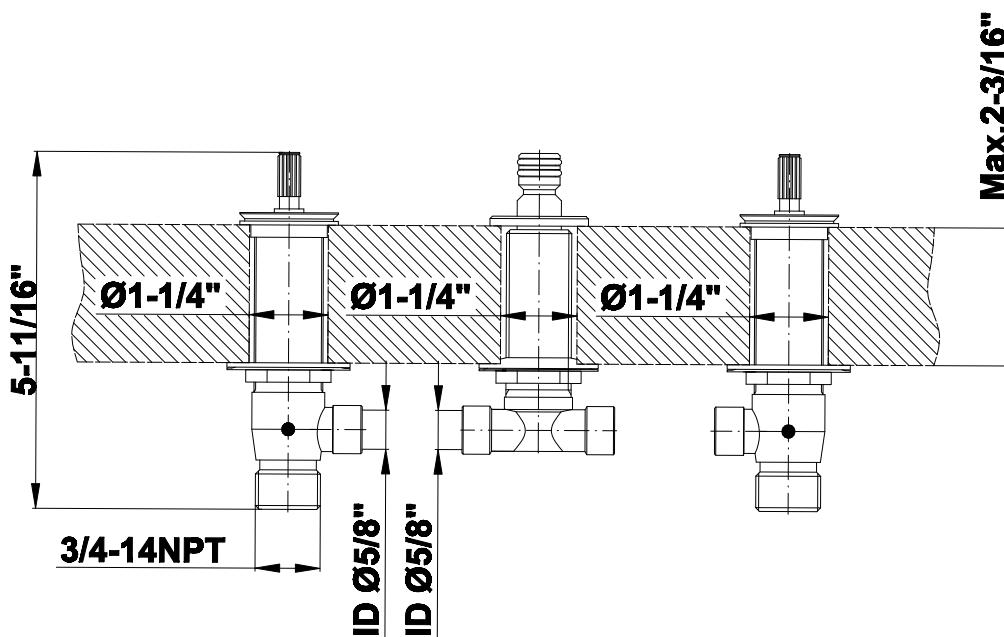

BATHROOM
Finezza UNO Roman Tub
G-6850-LM47B

GRAFF®

Information

- Aerated flow rate ~7 gpm @45 psi
- Matching deck-mounted handshower and diverter set available
- ADA

Product Features

- Aerated flow rate ~7 gpm @45 psi
- Deck-mounted installation

Product Features

- 3/4" male NPT inlets
- Quick connect tub spout

Warranty

- Limited lifetime warranty

For complete warranty information go to: www.graff-faucets.com/en/info/faqs

Information

- Aerated flow rate ~7 gpm @45 psi
- Matching deck-mounted handshower and diverter set available
- ADA