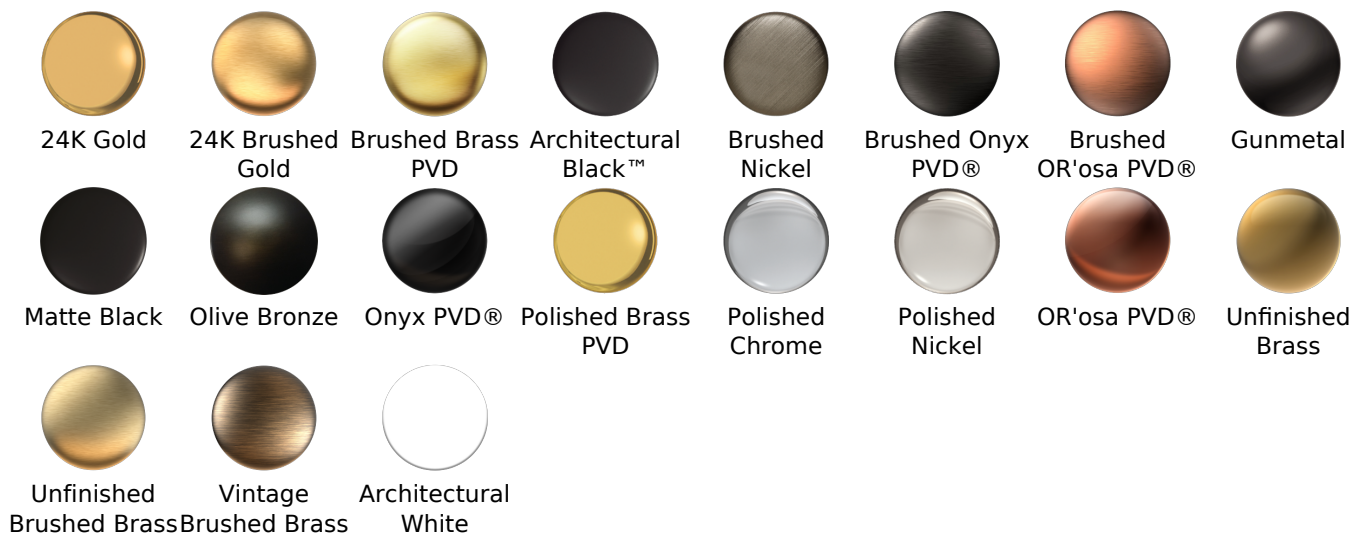

Available Finishes

- Polished Chrome
G-6850-LM47B-PC
- Brushed Nickel
G-6850-LM47B-BNi
- Polished Nickel
G-6850-LM47B-PN
- Olive Bronze™
G-6850-LM47B-OB

Optional Accessories

- Optional Deck-Mounted
Handshower & Diverter Set
G-6855-LM47B **

Finishes

Product Features

- Aerated flow rate ~7 gpm @45 psi
- Deck-mounted installation

Available Finishes

- Polished Chrome
G-6850-LM47B-PC
- Brushed Nickel
G-6850-LM47B-BNi
- Polished Nickel
G-6850-LM47B-PN
- Olive Bronze™
G-6850-LM47B-OB