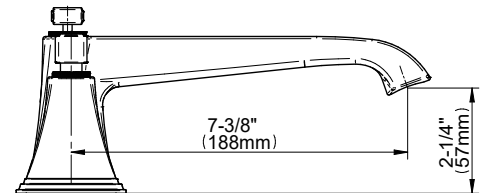

Product Features

- Aerated flow rate ~7 gpm @45 psi
- Deck-mounted installation

Available Finishes

- Polished Chrome
  G-6850-LM47B-PC
- Brushed Nickel
  G-6850-LM47B-BNi
- Polished Nickel
  G-6850-LM47B-PN
- Olive Bronze™
  G-6850-LM47B-OB

Optional Accessories

- Optional Deck-Mounted
  Handshower & Diverter Set
  G-6855-LM47B **

Code Compliance

- ADA

Warranty

- Limited lifetime warranty

For complete warranty information go to: www.graff-faucets.com/en/info/faqs