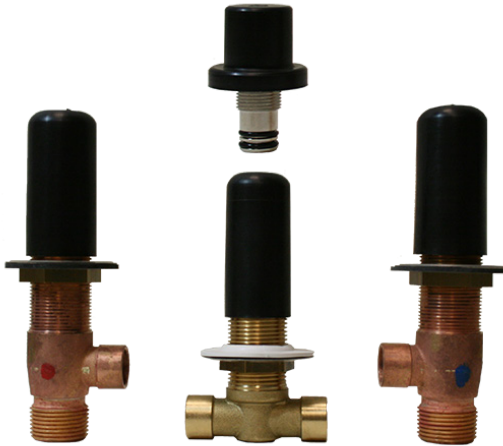

BATHROOM
Finezza UNO Roman Tub
G-6850-LM47B

GRAFF®

Information

- Aerated flow rate ~7 gpm @45 psi
- Matching deck-mounted handshower and diverter set available
- ADA

Product Features

- Aerated flow rate ~7 gpm @45 psi
- Deck-mounted installation

Code Compliance

- ADA

Warranty

- Limited lifetime warranty

For complete warranty information go to: www.graff-faucets.com/en/info/faqs

Information

- 3/4" male NPT inlets
- Quick connect tub spout

Finishes

Product Features

- 3/4" male NPT inlets
- Quick connect tub spout

Warranty

- Limited lifetime warranty

For complete warranty information go to: www.graff-faucets.com/en/info/faqs

Information

- Aerated flow rate ~7 gpm @45 psi
- Matching deck-mounted handshower and diverter set available
- ADA

Finishes

Product Features

- Aerated flow rate ~7 gpm @45 psi
- Deck-mounted installation

Available Finishes

- Polished Chrome
G-6850-LM47B-PC
- Brushed Nickel
G-6850-LM47B-BNi
- Polished Nickel
G-6850-LM47B-PN
- Olive Bronze™
G-6850-LM47B-OB