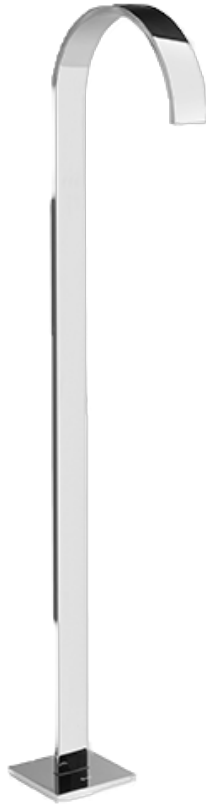

BATHROOM
Sade Floor-Mounted Tub Filler
w/Deck-Mounted Handles
G-1852-C14B

GRAFF®

Information

- Floor-mounted spout installation
- Aerated Flow Rate ~10.6 gpm @45 psi
- 9-7/8" spout reach
- 37"- 40" ~spout height
- Optional in-line pressure balancing valve
- Deck-mounted handle installation

G-1852-C14B

Sade Collection
Floor-Mounted Tub Filler w/Deck-Mounted Handles

Product Features

- Floor-mounted spout installation
- Aerated Flow Rate ~10.6 gpm @45 psi
- 9-7/8" spout reach
- 37"- 40" ~spout height
- Deck-mounted handle installation

Polished
Nickel

Steelnox®
(Satin Nickel)

Architectural
White

G-1050

Rough

BATHROOM
Sade Floor-Mounted Tub Filler -
Spout Only
G-1852-T

GRAFF®

Information

- Floor-mounted spout installation
- Aerated Flow Rate ~10.6 gpm @45 psi
- 9-7/8" spout reach
- 37"- 40" ~spout height
- Optional in-line pressure balancing valve

Finishes

24K Gold

24K Brushed
Gold

Architectural
Black™