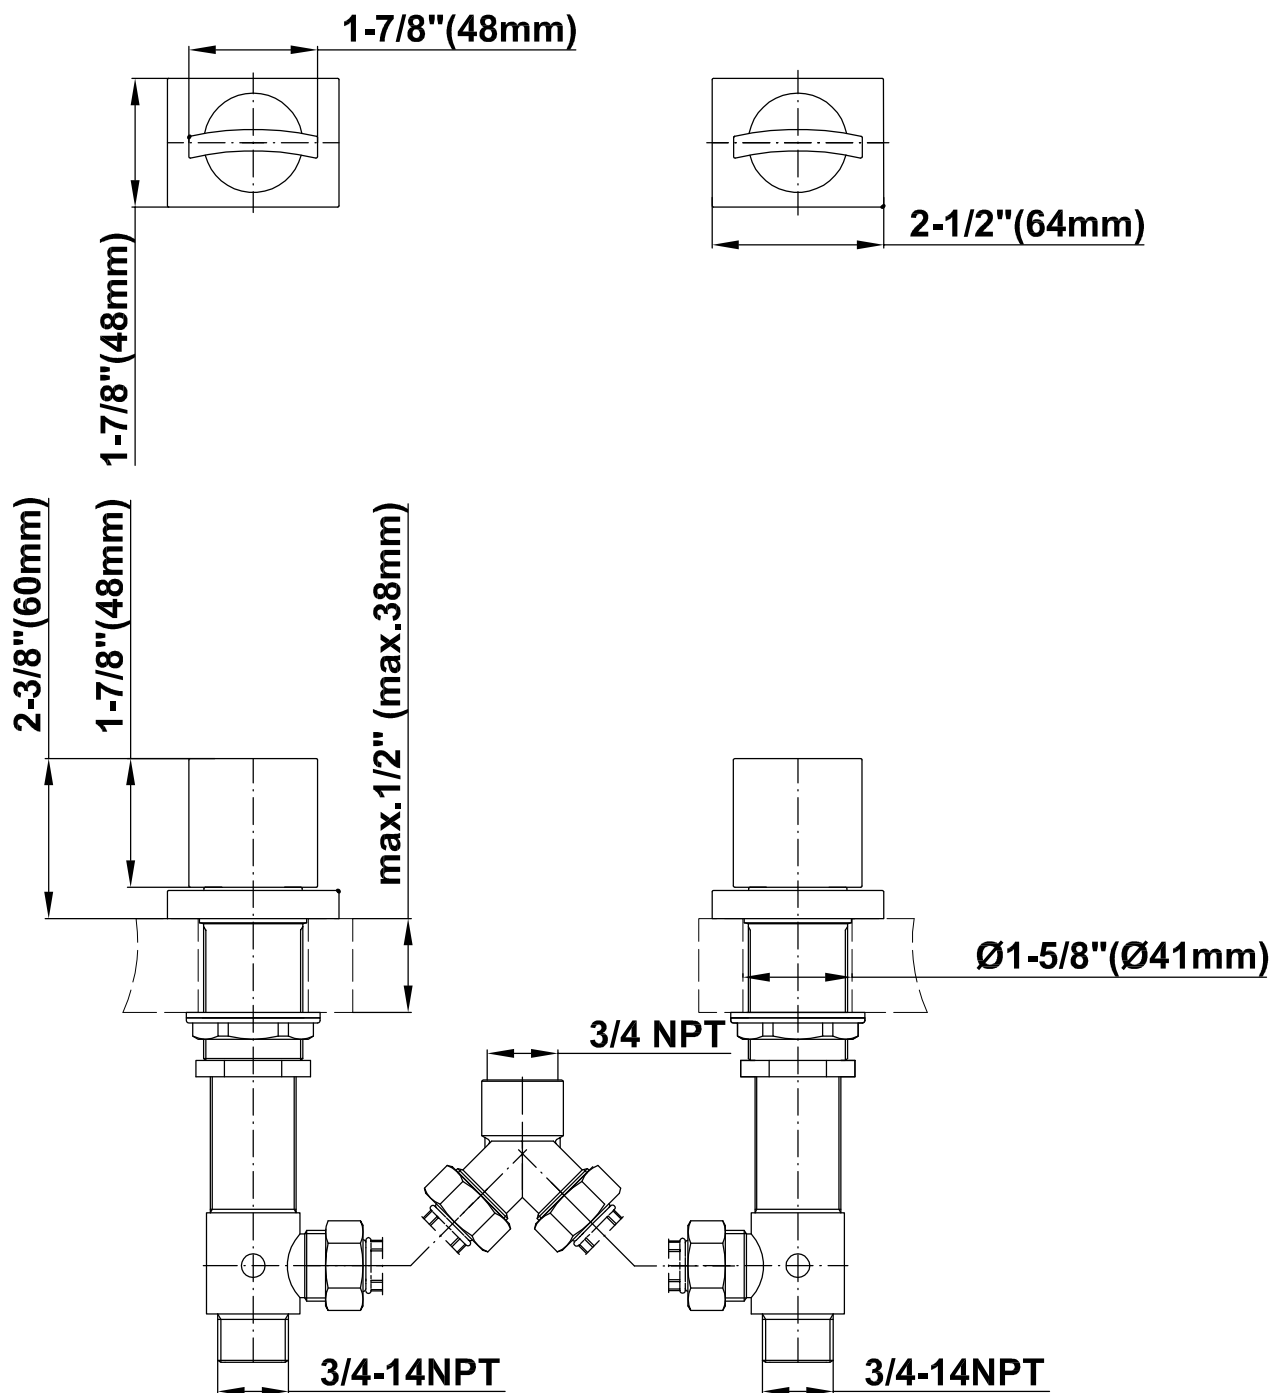

C14B-BS

TARGA, SADE, LUNA Series