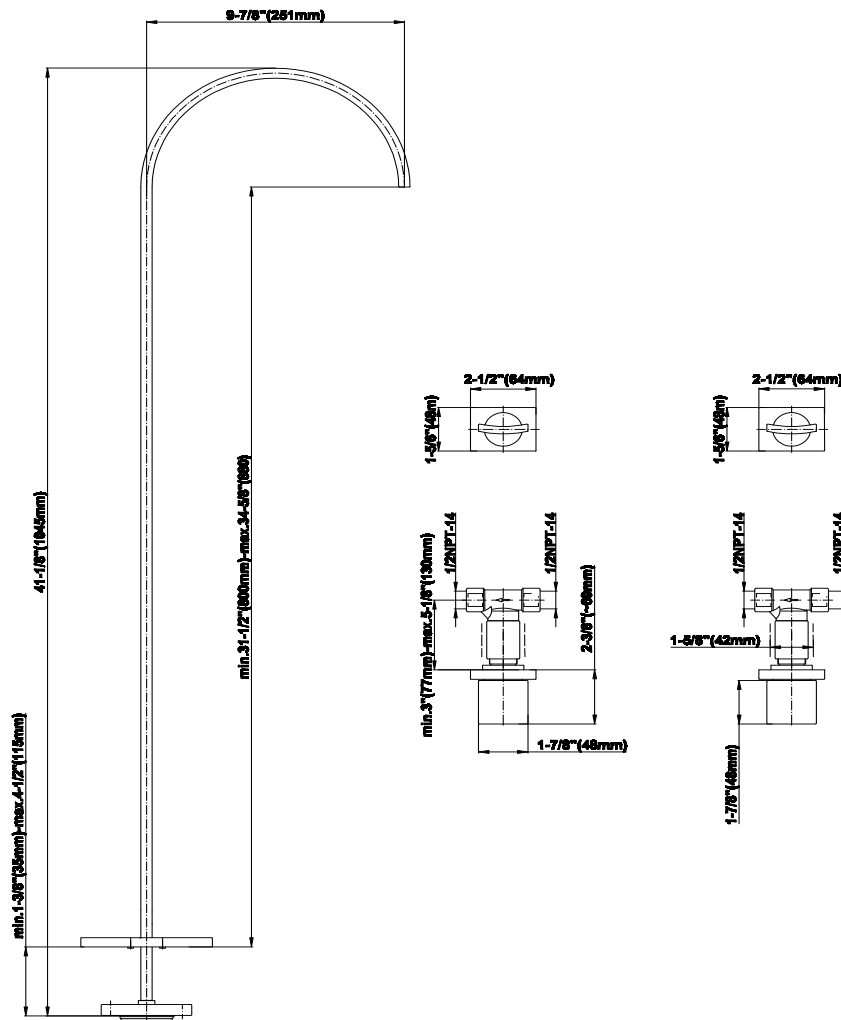

The measurements shown are for reference only. Products and specifications shown are subject to change without notice. Revised 10/2014

www.graff-faucets.com | phone: 800-954-4723