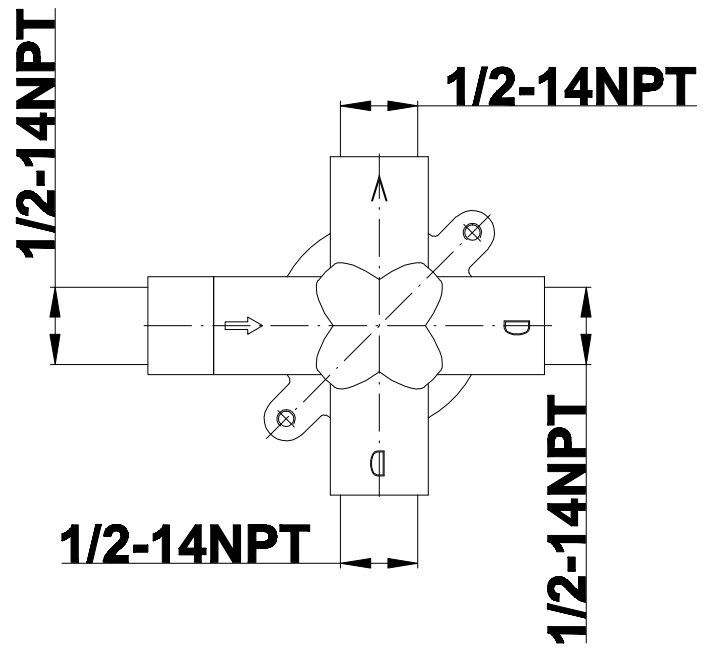

# G-8050

SHOWER  
Canterbury Transfer Valve Trim  
Plate and Handle  
**G-8060-LM34S-T**

**GRAFF®**