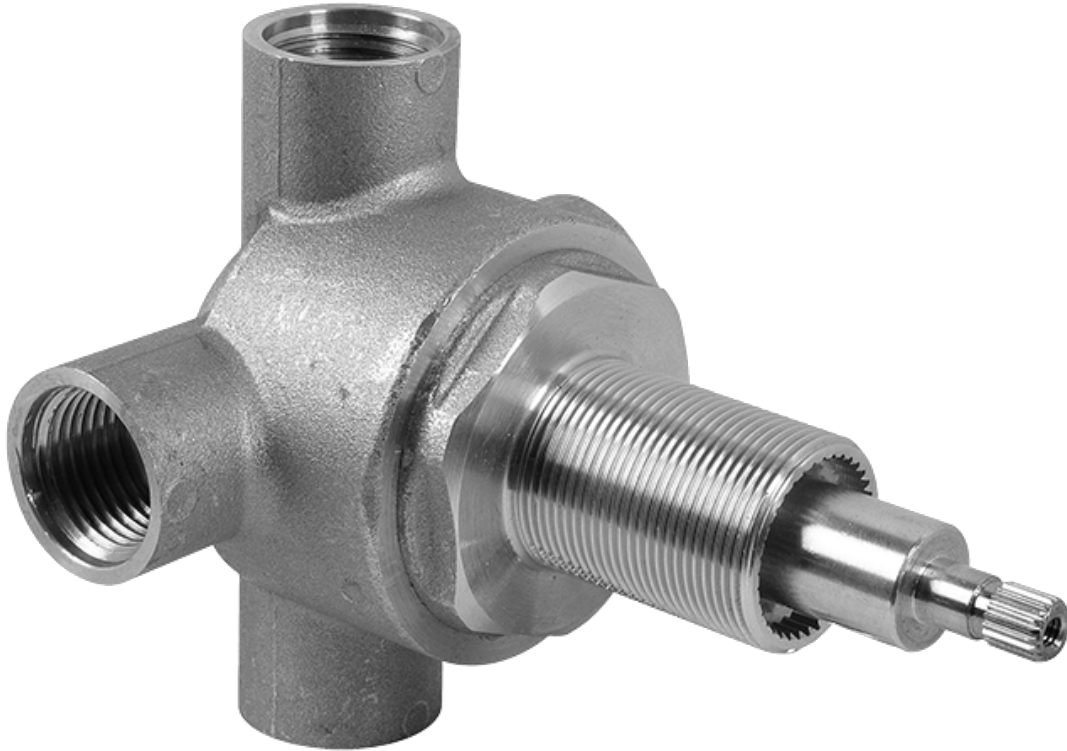

### Information

- 3/4" Thermostatic Valve
- 1/2" 4-Port Diverter Valve with 3 outlets and off function
- 8" Showerhead with 11" Wall-Mount Arm & Flange
- Swivel Body Sprays (3 pieces)
- Handshower Set w/Wall Bracket
- Showerhead Features No-Clog, Easy-Clean Spray Nozzles
- Flow Rates: showerhead  $\leq 2.0$  max gpm, handshower  $\leq 1.5$  max gpm

- Single metal handle
- Decorative trim plate
- Use with G-8000 or G-8005 thermostatic rough valve
- To complete package, you must order rough valve
- ADA

**Finishes**

Olive Bronze

Polished  
Chrome

Polished  
Nickel

# G-8030

SHOWER  
3-Way High Flow Transfer Rough  
Valve WITH off function  
**G-8050**

---

**GRAFF®**

## Information

- Intended for use with Thermostatic Shower Systems
- 1/2" 3-way diverter valve with 3 outlets and off function
- Universal inlets/outlets with female threads
- Operates one function at a time
- Supplied with protective plastic cover
- CALGreen compliant depending on functions
- CALGreen