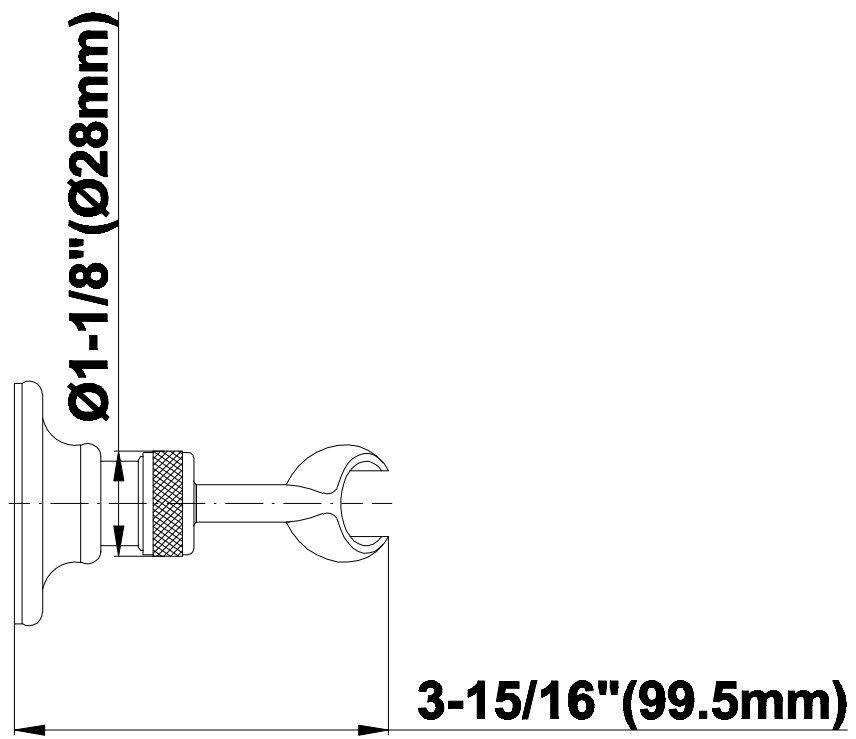

### Information

- Includes arm and flange
- 1/2" NPT male thread inlet
- For use with all showerheads

# G-8602

SHOWER  
Traditional Wall Supply Elbow  
**G-8603**

**GRAFF®**

---

**Information**

- 1/2" NPT female thread inlet

**Finishes**

Olive Bronze