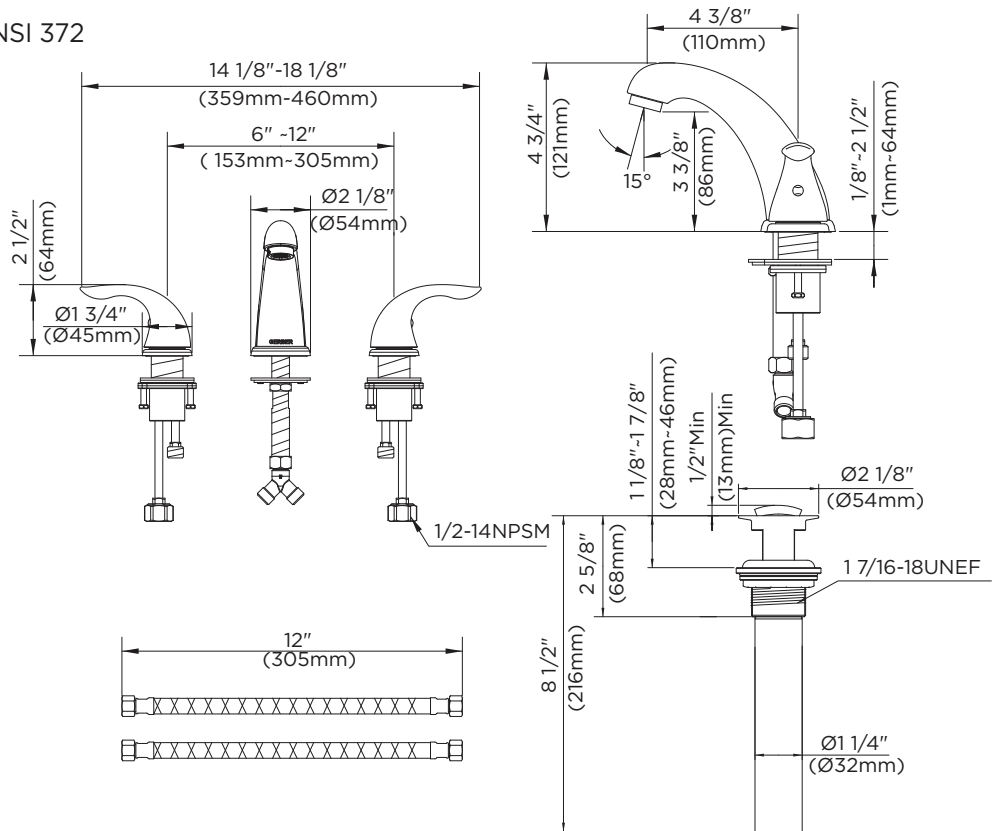

GERBER

43-375

Viper™

Two Handle Lavatory Faucet

Features:

- Three hole installation
- Ceramic disc cartridges G0086986 & G0086987
- Includes 50/50 touch down drain GA505219P with color-matching cap and black tailpiece
- Mini-widespread, 6" - 12" centers
- Chrome or brushed nickel finish
- 1.2 gpm (4.5 L/min) pressure compensating aerator GA66G51252N @ 60 psi
- Lead free waterway per NSF/ANSI 372
- Fully ADA compliant
- Limited lifetime warranty
- Meets CEC requirements

Suffixes Available:

- BN Brushed Nickel

Job Name	
Date	
Model Specified	
Quantity	
Customer	
Contractor	
Architect/engineer	

Gerber Toll Free Technical Support: 1-888-648-6466
 www.gerberonline.com