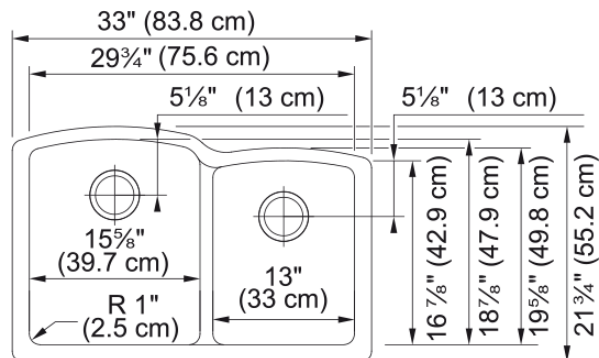

## Technical Data

### Product Dimensions

Exterior size: right to left	33
Exterior size: front to back	21.606
Large bowl size: right to left	15.669
Large bowl size: front to back	18.858
Large bowl: depth	9.016
Small bowl size: right to left	12.992
Small bowl size: front to back	16.89
Small bowl: depth	7.992

### Installation

Minimum cabinet size	33"
----------------------	-----

### Product specifications

Installation type	Undermount
Drain hole	3 1/2"
Position of drainer	No drainer