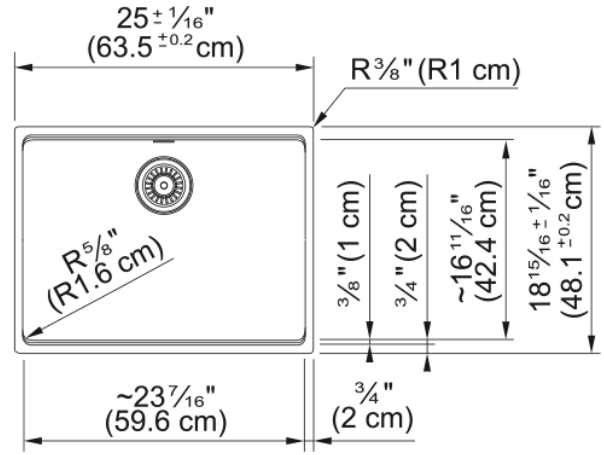

## Technical Data

### Product Dimensions

Exterior size: right to left	25.008
Exterior size: front to back	18.937
Large bowl size: right to left	23.465
Large bowl size: front to back	16.614
Large bowl: depth	5