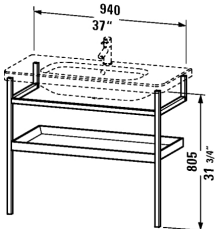

DuraStyle Furniture - ACC towel rail with included shelf # DS9883

| < 37" Inch > |

Furniture - ACC towel rail with included shelf	Dimension	Weight	Order number
for DuraStyle # 232010			
Colors			
M76 European Oak (Solid wood) M77 American Walnut (Solid wood)			
Variant			
	37" x 17 1/8" Inch		DS9883
Infobox			
Body available in 76-European Oak solid wood or 77-American Walnut solid wood, Color of shelf available in decor 14-Terra, 18-White Matt, 22-White High Gloss, 43-Basalt Matt and 49-Graphite Matt / Includes wall fixation kit, Required specification for ordering:., - Body color, - Shelf color			
Suitable products			
Furniture washbasin with tap platform, hardware included, wall-mounted, 39 3/8" x 18 7/8" Inch	39 3/8" x 18 7/8" Inch		232010

All drawings contain the necessary measurements which are subject to standard tolerances. They are stated in inch & mm and are non-binding. Exact measurements, in particular for customized installation scenarios, can only be taken from the finished ceramic piece.