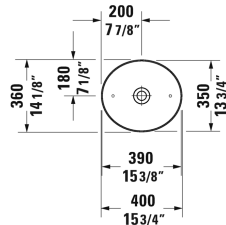

Cape Cod Washbowl # 232840..00 / 232840..00 / 232840..00

| < 15 3/4" Inch > |

Washbowl	Dimension	Weight	Order number
without faucet deck, without overflow, 15 3/4" Inch			
Colors			
00 White 26 White/White Satin Matt 32 White Satin Matt			
Variant			
☒ inside color White, outside color White	15 3/4" x 14 1/8" Inch		232840..00
☒ inside color White, outside color White Satin Matt	15 3/4" x 14 1/8" Inch		232840..00
☒ inside color White Satin Matt, outside color White Satin Matt	15 3/4" x 14 1/8" Inch		232840..00
Infobox			
Made of DuraCeram			
Sanitary ceramics with the special WonderGliss surface finish will remain clean and attractive-looking for a long time to come. When ordering WonderGliss please add a "1" as eleventh digit to the model number.			
Slotted waste for washbasins without overflow	2" Inch	0.7 lb	005024
Design Siphon		3.3 lb	005036
Suitable products			
Vanity unit wall-mounted 1 pull-out compartment, countertop including one cut-out, for 1 above-counter basin centered, 31 1/2" x 21 5/8" Inch	31 1/2" x 21 5/8" Inch		KT6694
Vanity unit wall-mounted 1 pull-out compartment, countertop including one cut-out, for 1 above-counter basin centered, 39 3/8" x 21 5/8" Inch	39 3/8" x 21 5/8" Inch		KT6695
Vanity unit wall-mounted 1 pull-out compartment, countertop including one cut-out, for 1 above-counter basin centered, 47 1/4" x 21 5/8" Inch	47 1/4" x 21 5/8" Inch		KT6696
Vanity unit wall-mounted 2 pull-out compartments, 1 countertop with one cut-out or two cut-outs, for 1 or 2 above-counter basin(s), 55 1/8" x 21 5/8" Inch	55 1/8" x 21 5/8" Inch		KT6697 B/L/R