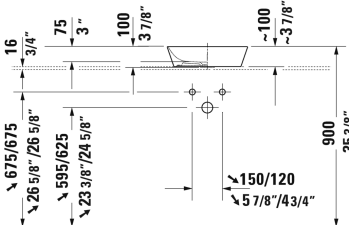

Cape Cod Washbowl # 232840..00 / 232840..00 / 232840..00

| < 15 3/4" Inch > |

Washbowl	Dimension	Weight	Order number
without faucet deck, without overflow, 15 3/4" Inch			
Colors			
00 White 26 White/White Satin Matt 32 White Satin Matt			
Variant			
☒ inside color White, outside color White	15 3/4" x 14 1/8" Inch		232840..00
☒ inside color White, outside color White Satin Matt	15 3/4" x 14 1/8" Inch		232840..00
☒ inside color White Satin Matt, outside color White Satin Matt	15 3/4" x 14 1/8" Inch		232840..00
Infobox			
Made of DuraCeram			
Sanitary ceramics with the special WonderGliss surface finish will remain clean and attractive-looking for a long time to come. When ordering WonderGliss please add a "1" as eleventh digit to the model number.			
Slotted waste for washbasins without overflow	2" Inch	0.7 lb	005024
Design Siphon		3.3 lb	005036
Suitable products			
Vanity unit wall-mounted 1 pull-out compartment, countertop including one cut-out, for 1 above-counter basin centered, 31 1/2" x 21 5/8" Inch	31 1/2" x 21 5/8" Inch		KT6694
Vanity unit wall-mounted 1 pull-out compartment, countertop including one cut-out, for 1 above-counter basin centered, 39 3/8" x 21 5/8" Inch	39 3/8" x 21 5/8" Inch		KT6695
Vanity unit wall-mounted 1 pull-out compartment, countertop including one cut-out, for 1 above-counter basin centered, 47 1/4" x 21 5/8" Inch	47 1/4" x 21 5/8" Inch		KT6696
Vanity unit wall-mounted 2 pull-out compartments, 1 countertop with one cut-out or two cut-outs, for 1 or 2 above-counter basin(s), 55 1/8" x 21 5/8" Inch	55 1/8" x 21 5/8" Inch		KT6697 B/L/R

All drawings contain the necessary measurements which are subject to standard tolerances. They are stated in inch & mm and are non-binding. Exact measurements, in particular for customized installation scenarios, can only be taken from the finished ceramic piece.