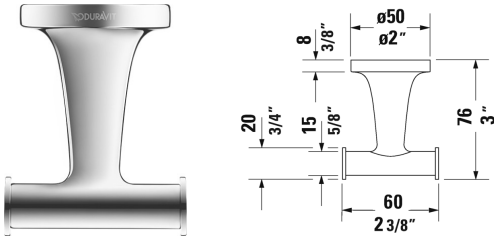

Starck T Double towel hook # 009930..00

|< 2 3/8" Inch >|

Double towel hook	Dimension	Weight	Order number
2" Inch			
Colors			
10 Chrome 46 Black Matt			
Variant			
	2 3/8" x 3" Inch	0.5 lb	009930..00

All drawings contain the necessary measurements which are subject to standard tolerances. They are stated in inch & mm and are non-binding. Exact measurements, in particular for customized installation scenarios, can only be taken from the finished ceramic piece.