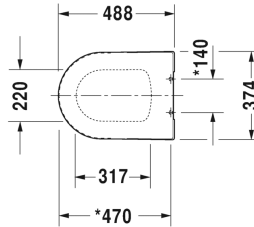

**ME by Starck Toilet seat and cover # 0020210000**

Toilet seat and cover	Dimension	Weight	Order number
elongated, hinges stainless steel, without slow close			
<b>Colors</b>			
00 White			
<b>Variant</b>			
		4.9 lb	0020210000
<b>Suitable products</b>			
Two-Piece toilet (without tank), US-version toilet, syphonic, 12" rough-in, vertical outlet, cUPC listed, 14 1/8" x 28" Inch	14 1/8" x 28" Inch		217101
One-Piece toilet Duravit Rimless® rimless, US-version toilet, syphonic, 12" rough-in, vertical outlet, 14 1/8" x 28 3/4" Inch	14 1/8" x 28 3/4" Inch		217301

*All drawings contain the necessary measurements which are subject to standard tolerances. They are stated in inch & mm and are non-binding. Exact measurements, in particular for customized installation scenarios, can only be taken from the finished ceramic piece.*