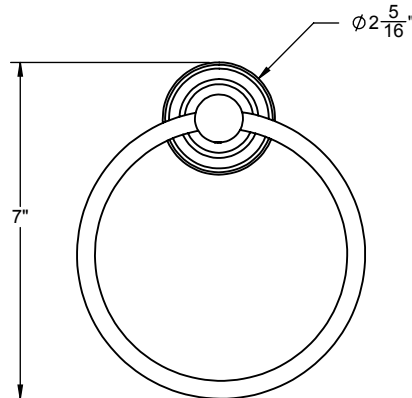

Features

- Over 30 finishes including 14 PVD finishes
- Solid brass construction
- Adjustable wall mount to allow proper horizontal leveling
- All mounting hardware included
- For additional product offerings, see www.californiafaucets.com

45-TR

Codes/Standards Applicable

Meets or exceeds the following at date of manufacture:

- None applicable

ALL DIMENSIONS SHOWN TO NEAREST 1/16"