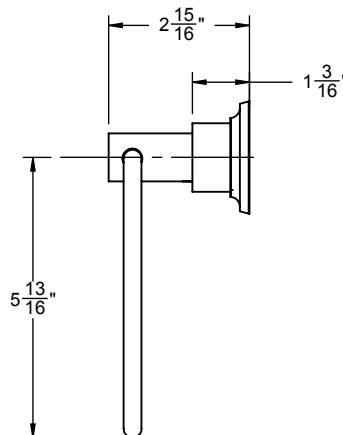

Features

- Over 30 finishes including 14 PVD finishes
- Solid brass construction
- Adjustable wall mount to allow proper horizontal leveling
- All mounting hardware included
- For additional product offerings, see www.californiafaucets.com

45-TR

Codes/Standards Applicable

Meets or exceeds the following at date of manufacture:

- None applicable

ALL DIMENSIONS SHOWN TO NEAREST 1/16"