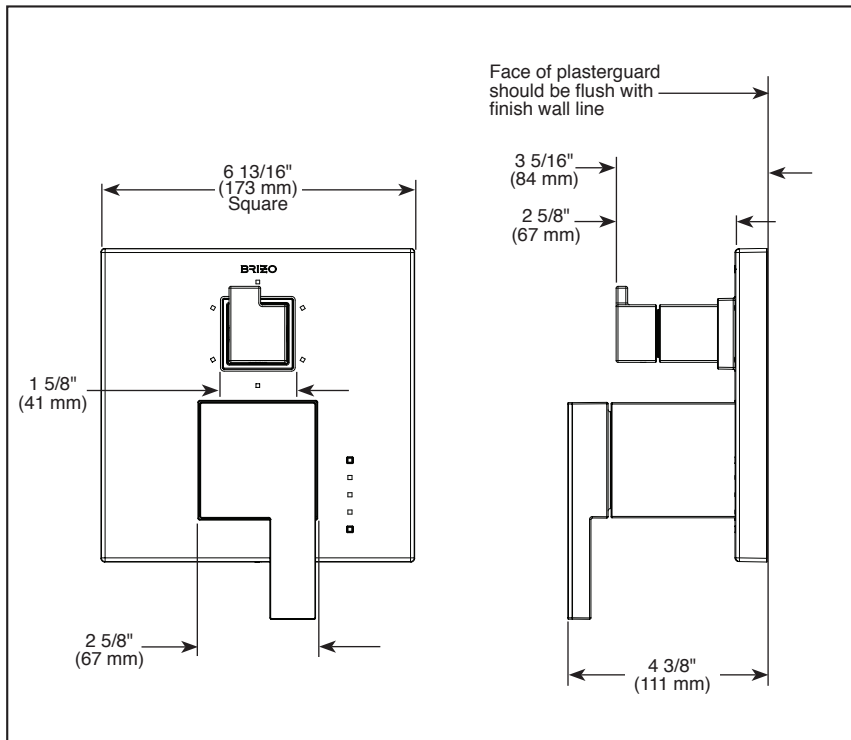

Submitted Model No.: _____

Specific Features: _____

▲ Designate Proper Finish Suffix

BRIZO®

VALVE W/ INTEGRATED DIVERTER TRIM

- Siderna® Bath Collection
- MultiChoice® Valve Trim with Three Function Diverter (T75P580)
- MultiChoice® Valve Trim with Six Function Diverter (T75P680)

FEATURES:

- Pressure balance valve cartridge

STANDARD SPECIFICATIONS:

- Maintains a balanced pressure of hot and cold water even when a valve is turned on or off elsewhere in the system
- Back-to-back installation capability
- For use with MultiChoice® Universal Integrated Shower Diverter Rough (R75000 Series)
- Max. system flow rate 5.0 gpm at 60 psi with R75000
- Top handle controls diverter functions
- Bottom handle controls on/off and temperature
- Field adjustable to limit handle rotation into hot water zone
- Bottom handle 120° maximum rotation
- Red/Blue temperature indicator markings
- Three function diverter (T75P580-▲) has 2 individual positions and 1 shared position
- For two individual functions, no shared functions, order additional RP72123
- Six function diverter (T75P680-▲) has 3 individual positions and 3 shared positions
- For three individual functions, no shared functions, order additional RP72124
- 1/2" rough-in
- Cartridges included
- Standard installation allows up to 1 1/8" finished wall thickness
- Thick wall installation kit RP100670▲ can be ordered to allow for up to 2 1/8" finished wall thickness