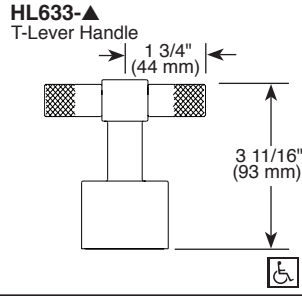

COMPLIES WITH:

- ASME A112.18.1 / CSA B125.1
- Indicates compliance to ICC/ANSI A117.1- Valve control only
- EPA WaterSense® - Applies to handshower only - RP73147*