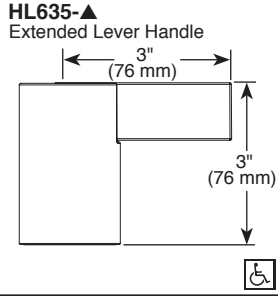

COMPLIES WITH:

- ASME A112.18.1 / CSA B125.1
- Indicates compliance to ICC/ANSI A117.1- Valve control only
- EPA WaterSense® - Applies to handshower only - RP73147*