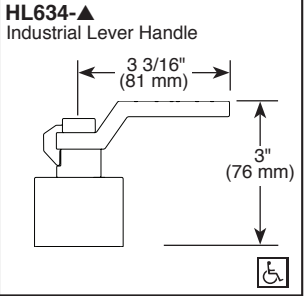

COMPLIES WITH:

- ASME A112.18.1 / CSA B125.1
- Indicates compliance to ICC/ANSI A117.1- Valve control only
- EPA WaterSense® - Applies to handshower only - RP73147*