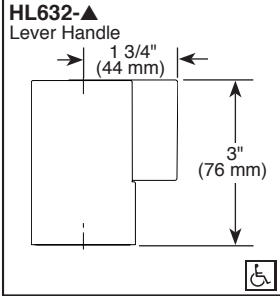

COMPLIES WITH:

- ASME A112.18.1 / CSA B125.1
- Indicates compliance to ICC/ANSI A117.1- Valve control only
- EPA WaterSense® - Applies to handshower only - RP73147*