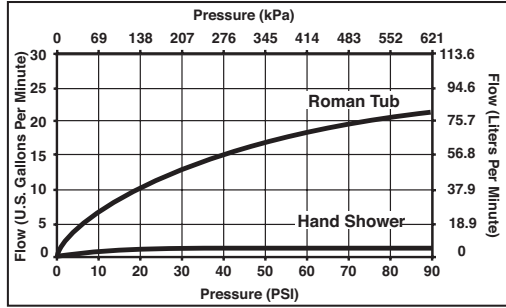

COMPLIES WITH:

- ASME A112.18.1 / CSA B125.1
- Indicates compliance to ICC/ANSI A117.1- Valve control only
- EPA WaterSense® - Applies to handshower only - RP73147*