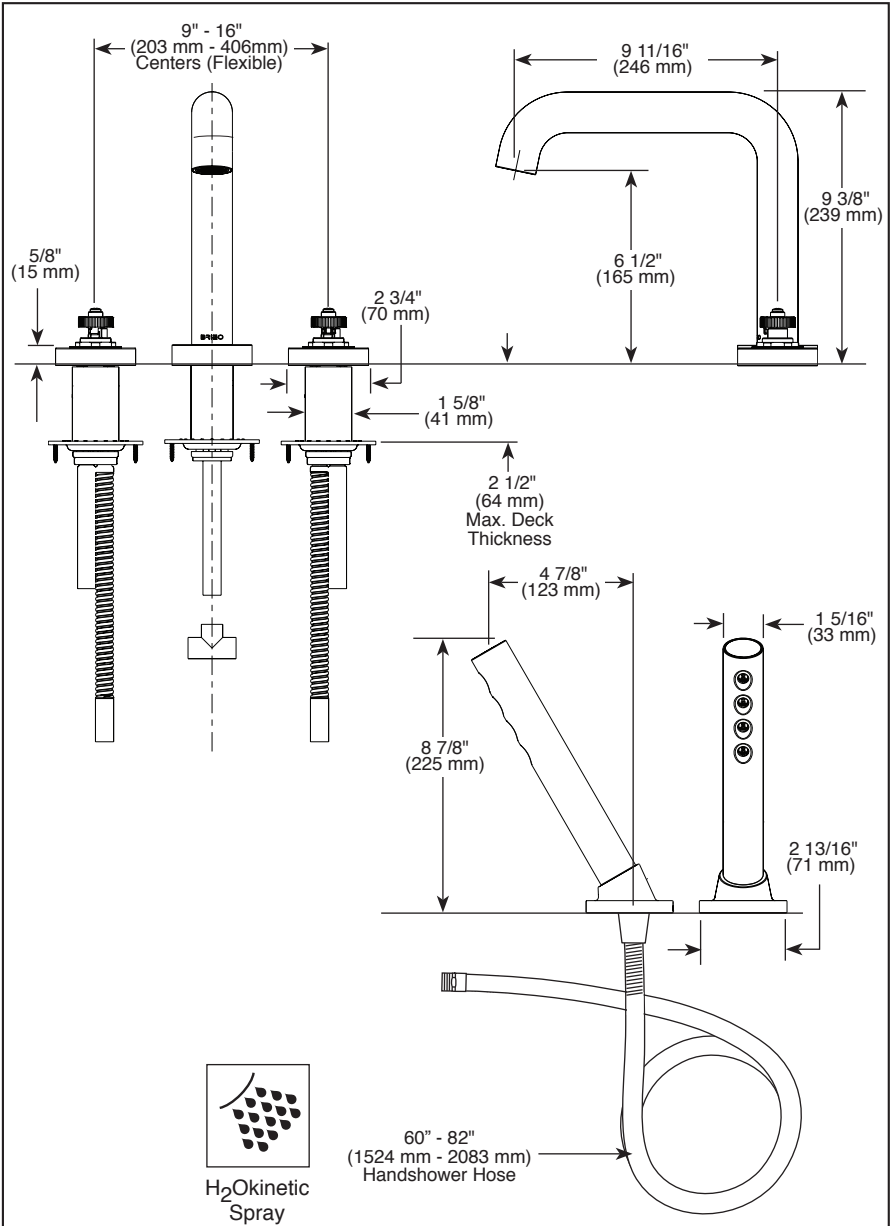

T67335-▲LHP

T67435-▲LHP

Submitted Model No.: \_\_\_\_\_

Specific Features: \_\_\_\_\_

## ROMAN TUB FAUCET TRIM

- Litze™ Bath Collection
- Three Hole Installation (T67335-LHP)
- Four Hole Installation (T67435-LHP)

### FEATURES:

- H<sub>2</sub>Okinetic Technology®
- ### STANDARD SPECIFICATIONS:
- Trim only for two handle Roman Tub faucet for concealed mounting
  - Temperature and volume controlled with handles
  - Rough-In kit required to complete installation, sold separately (R64707 for four hole and R62707 for three hole). There are separate specification sheets available for each rough-in kit.
  - Handshower includes double check valves for backflow prevention (T67435)
  - Handshower maximum 1.75 gpm @ 80 psi, 6.6 L/min @ 550 kPa
  - 60" - 82" (1524 mm - 2083 mm) stretchable finished metal hose