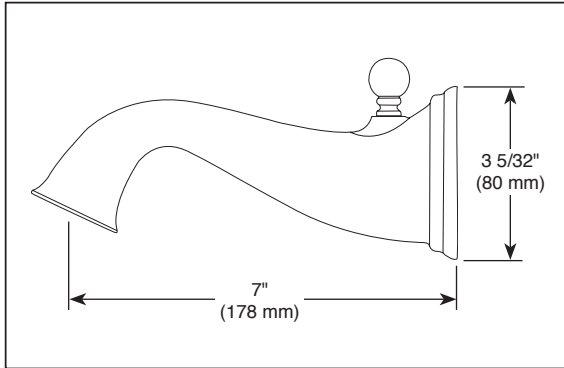

Submitted Model No.: _____

Specific Features: _____

▲ Designate proper finish suffix

BRIZO®

DIVERTER TUB SPOUT

■ Traditional Bath Collection

STANDARD SPECIFICATIONS:

- Pull-up diverter tub spout
- Solid brass construction
- Thread onto 1/2" NPT
- Coordinates with Baliza®, Providence™, Tresa® Collections