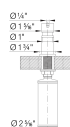

### Product Features

- Solid brass/zamac construction
- Refillable from above the deck
- Suitable for liquid dish or hand soap
- 10 fl oz. (300 ml) capacity bottle

### What is included

Hole Size Required: 1-3/8"

BLANCO soap dispensers can dispense liquid dish soap, hand soap, and even hand lotion. For best performance, and to prevent clogging, we recommend diluting soap with water using a 70/30 proportion.