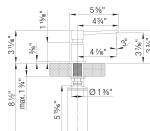

### Product Features

- Solid brass/zamac construction
- Refillable from above the deck
- Suitable for liquid dish or hand soap
- 10 fl oz. (300 ml) capacity bottle

### What is included

Hole Size Required: 1-3/8"

BLANCO soap dispensers can dispense liquid dish soap, hand soap, and even hand lotion. For best performance, and to prevent clogging, we recommend diluting soap with water using a 70/30 proportion.