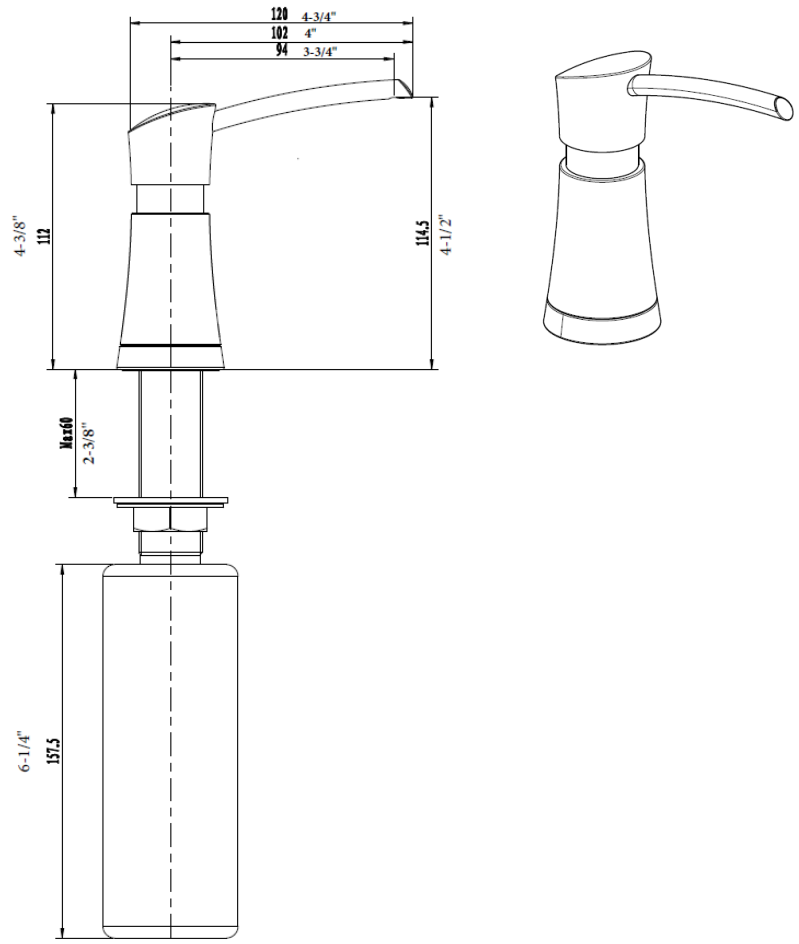

FEATURES

- Solid brass body
- Will fit all Blanco faucet holes
- Custom finishes match Blanco faucets
- Compliments the ARTONA faucet series
- 12 ounce capacity

COMPLIMENTS THESE FAUCETS:

- ARTONA Pull Down 2.2 gpm: 442023 ANTHRACITE & STAINLESS
- ARTONA Pull Down 1.5 gpm: 442031 ANTHRACITE & STAINLESS
- ARTONA Bar Faucet 2.2 gpm: 442039 ANTHRACITE & STAINLESS

JOB INFORMATION

Job Name: _____

Contact: _____

Date Specified: _____

Specifier: _____

Contractor: _____

Model 442049 shown

NOMINAL DIMENSIONS

REACH	HEIGHT	TOTAL HEIGHT
4"	4-3/8"	4-3/4"

See next page for exploded parts drawing and parts list.

BLANCO AMERICA

800.451.5782

www.blancoamerica.com

© 2016 BLANCO AMERICA

1/16

SPEC-001

REPAIR PART GUIDE		
Num.	Description	Part #
1	Dispenser - Chrome	442140
1	Dispenser - Stainless	442144
2	Pump Kit	442141
3	Base Kit - Chrome	442142
3	Base Kit - Stainless	442145
4	Installation Kit	442143
5	Bottle	441963