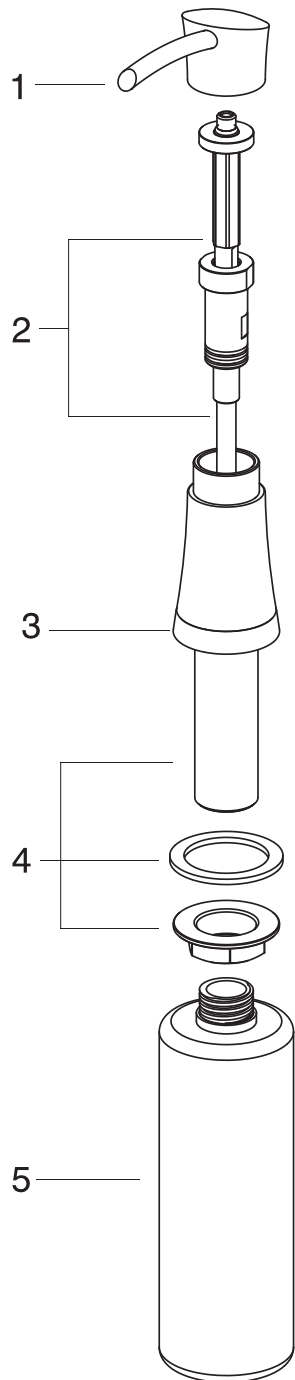

FEATURES

- Solid brass body
- Will fit all Blanco faucet holes
- Custom finishes match Blanco faucets
- Compliments the ARTONA faucet series
- 12 ounce capacity

COMPLIMENTS THESE FAUCETS:

- ARTONA Pull Down 2.2 gpm: 442023 ANTHRACITE & STAINLESS
- ARTONA Pull Down 1.5 gpm: 442031 ANTHRACITE & STAINLESS
- ARTONA Bar Faucet 2.2 gpm: 442039 ANTHRACITE & STAINLESS

JOB INFORMATION

Job Name: _____

Contact: _____

Date Specified: _____

Specifier: _____

Contractor: _____

Model 442049 shown

NOMINAL DIMENSIONS

REACH	HEIGHT	TOTAL HEIGHT
4"	4-3/8"	4-3/4"

See next page for exploded parts drawing and parts list.

BLANCO AMERICA

800.451.5782

www.blancoamerica.com

© 2016 BLANCO AMERICA

1/16

SPEC-001

REPAIR PART GUIDE		
Num.	Description	Part #
1	Dispenser - Chrome	442140
1	Dispenser - Stainless	442144
2	Pump Kit	442141
3	Base Kit - Chrome	442142
3	Base Kit - Stainless	442145
4	Installation Kit	442143
5	Bottle	441963