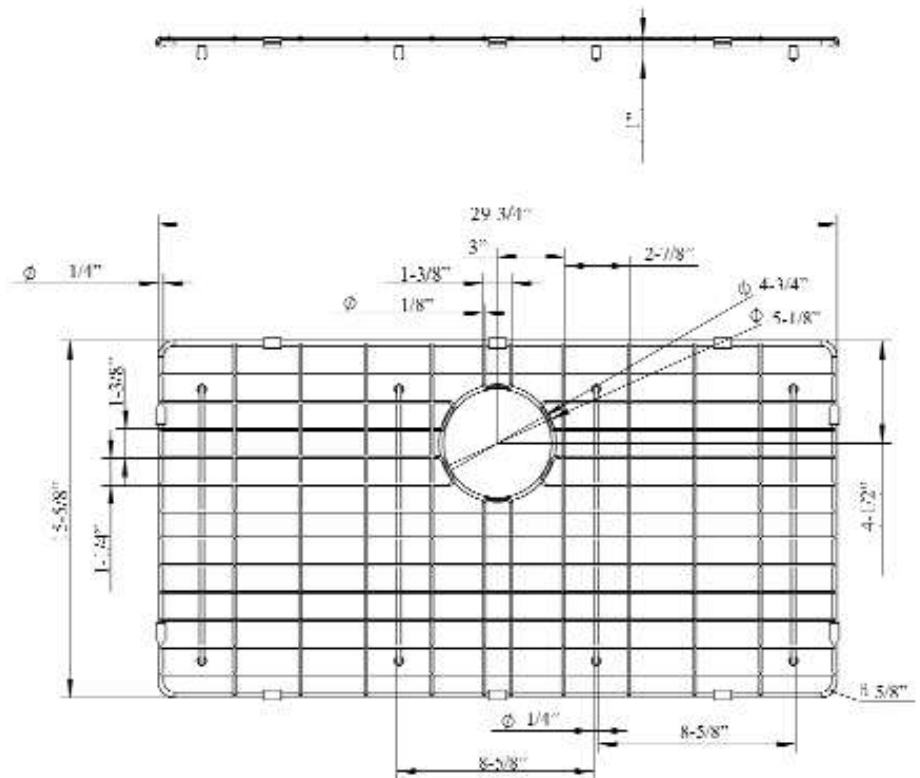

FSSSB2022 WIRE GRID

Cat. No.
FSSSB2022-WIRE

Features:

- ▶ Fits bottom of FSSSB2022 farmer sink
- ▶ Rubber Feet Covers Included

Finishes:

SS Stainless Steel

W: 29-³/₄"
D: 15-⁵/₈"
H: 1"

Drain Hole : 4-³/₄"

Dimensions and specifications subject to change without notice.