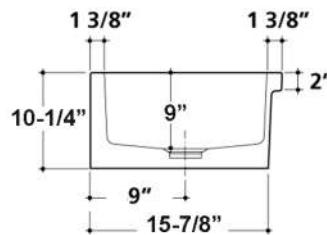

**Colors:**

- WH** White
- BQ** Bisque

**Compliance Certification**  
Meets or exceeds the following specifications: ASME 112.19.9M for fine fire clay for durability.

W: 39-1/4"  
D: 18-1/2"  
H: 10-1/4"

**Interior Dimensions:**

Each Basin Interior: 17-3/4" W x 15-7/8" D  
Basin Depth: 9"

Dimensions of fixture are nominal and may vary within the range of tolerances established by ANSI Standard A112.19.2.2013. Dimensions and specifications subject to change without notice.