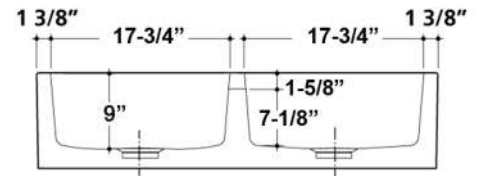

**Colors:**

- WH** White
- BQ** Bisque

**Compliance Certification**  
Meets or exceeds the following specifications: ASME 112.19.9M for fine fire clay for durability.

W: 39-1/4"  
D: 18-1/2"  
H: 10-1/4"

**Interior Dimensions:**

Each Basin Interior: 17-3/4" W x 15-7/8" D  
Basin Depth: 9"

Dimensions of fixture are nominal and may vary within the range of tolerances established by ANSI Standard A112.19.2.2013. Dimensions and specifications subject to change without notice.