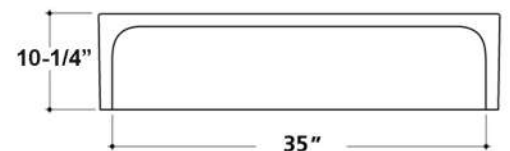

**Colors:**

- WH** White
- BQ** Bisque

**Compliance Certification**  
Meets or exceeds the following specifications: ASME 112.19.9M for fine fire clay for durability.

W: 39-1/4"  
D: 18-1/2"  
H: 10-1/4"

**Interior Dimensions:**

Each Basin Interior: 17-3/4" W x 15-7/8" D  
Basin Depth: 9"

Dimensions of fixture are nominal and may vary within the range of tolerances established by ANSI Standard A112.19.2.2013. Dimensions and specifications subject to change without notice.