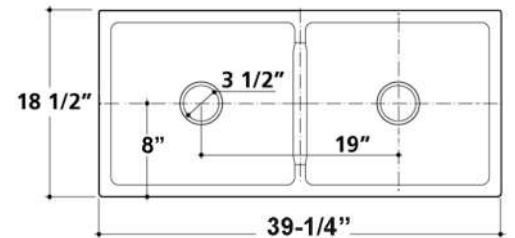

**Colors:**

- WH** White
- BQ** Bisque

**Compliance Certification**  
Meets or exceeds the following specifications: ASME 112.19.9M for fine fire clay for durability.

W: 39-1/4"  
D: 18-1/2"  
H: 10-1/4"

**Interior Dimensions:**

Each Basin Interior: 17-3/4" W x 15-7/8" D  
Basin Depth: 9"

Dimensions of fixture are nominal and may vary within the range of tolerances established by ANSI Standard A112.19.2.2013. Dimensions and specifications subject to change without notice.