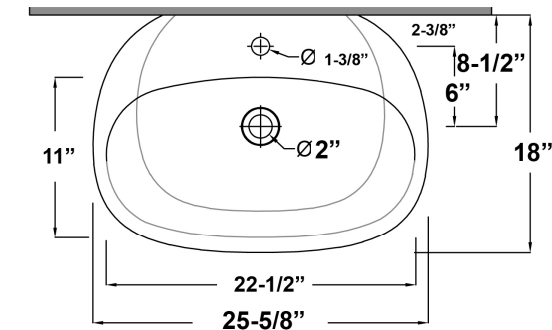

# SENSATION 25-5/8" WALL HUNG BASIN

Cat.No.  
SE4-131WH

Faucet not included

W: 25-5/8"  
D: 18"  
H: 6"

## Features:

- ▶ Wall hung basin
- ▶ Made of Vitreous China
- ▶ Available for 1 hole (**SE4-131WH**), 4" centerset (**SE4-134WH**) AND 8" Widespread (**SE4-138WH**)
- ▶ Pre-drilled with 1-3/8" single faucet hole
- ▶ Mounting hardware included
- ▶ Drain not provided
- ▶ For ease of installation order bracket (one)
- ▶ RAK name on the sink
- ▶ Compatible with the Grid drain #5600 or Pop-up drain #57080

## Interior Dimensions:

Basin Interior:	11" x 22-1/2"
Basin Depth:	4-1/2"
Water depth to overflow:	2-1/2"
Back of basin to center of faucet:	2-3/8"
Back of basin to center of drain:	8-1/2"
Mount holes cc:	11"
Faucet hole diameter:	1-3/8"
Flange:	3/8"

Dimensions of fixture are nominal and may vary within the range of tolerances established by ASME Standard A112.19.2.2018 Dimensions and specifications subject to change without notice.