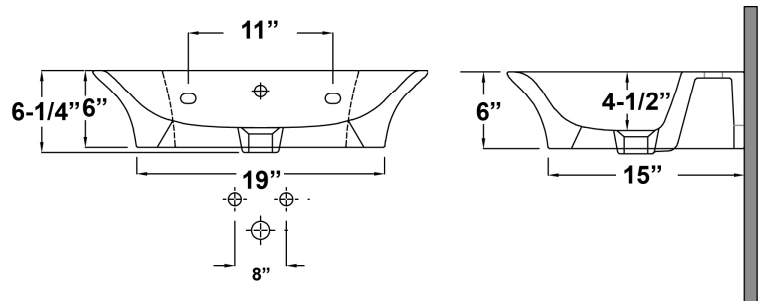

# SENSATION 25-5/8" WALL HUNG BASIN

Cat.No.  
SE4-131WH

Faucet not included

W: 25-5/8"  
D: 18"  
H: 6"

## Features:

- ▶ Wall hung basin
- ▶ Made of Vitreous China
- ▶ Available for 1 hole (**SE4-131WH**), 4" centerset (**SE4-134WH**) AND 8" Widespread (**SE4-138WH**)
- ▶ Pre-drilled with 1-3/8" single faucet hole
- ▶ Mounting hardware included
- ▶ Drain not provided
- ▶ For ease of installation order bracket (one)
- ▶ RAK name on the sink
- ▶ Compatible with the Grid drain #5600 or Pop-up drain #57080

## Interior Dimensions:

Basin Interior:	11" x 22-1/2"
Basin Depth:	4-1/2"
Water depth to overflow:	2-1/2"
Back of basin to center of faucet:	2-3/8"
Back of basin to center of drain:	8-1/2"
Mount holes cc:	11"
Faucet hole diameter:	1-3/8"
Flange:	3/8"

Dimensions of fixture are nominal and may vary within the range of tolerances established by ASME Standard A112.19.2.2018 Dimensions and specifications subject to change without notice.