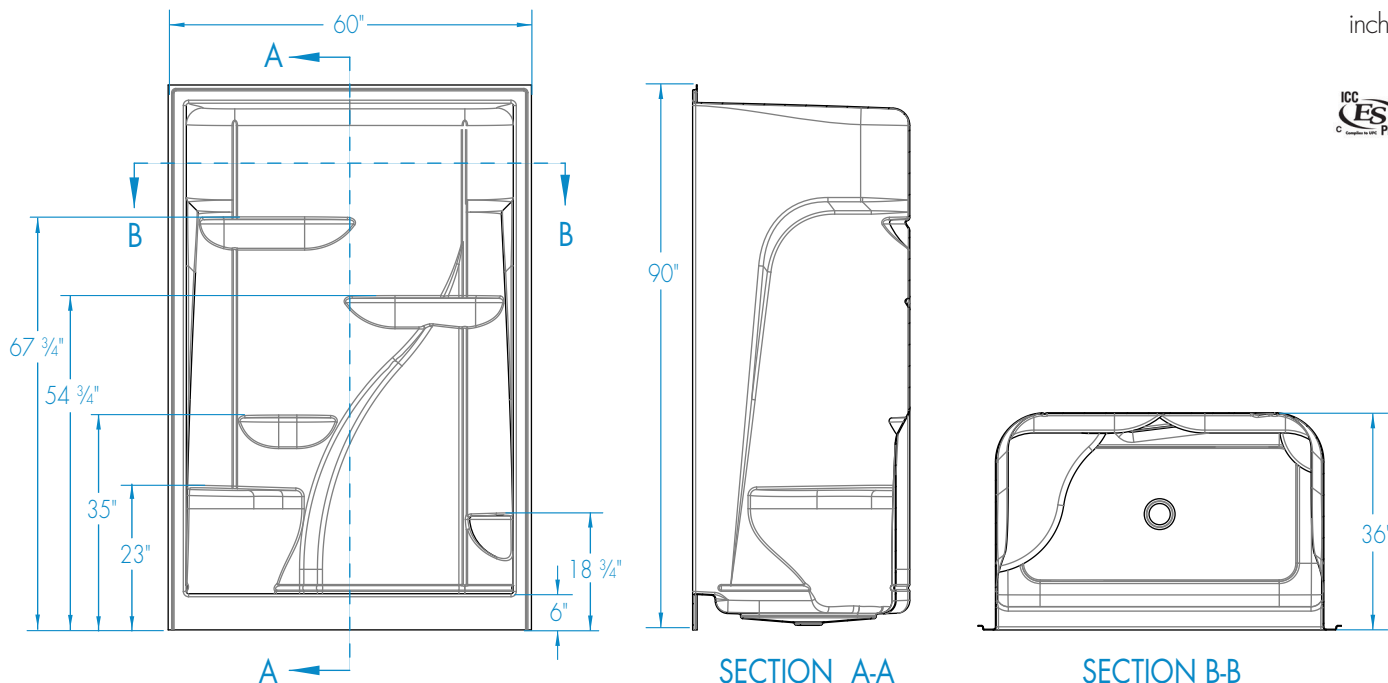

M160 – ACRYLIC SHOWERS

inches

60 x 36 x 90

SHOWER MODEL #M1600

SHOWER MODEL #M160L/R (1 seat, LH or RH)

SHOWER MODEL #M1602 (2 seats)

left seat version shown

FEATURES

COLOR & TRIM OPTIONS

Stock	Upgraded
White	Biscuit

M160

60 x 36 x 90
inches

FEATURES lbs Dimensional Tolerance $\pm 3/8"$. Dimensions needed for site preparation should be measured from the unit. Aquatic assumes no responsibility for preparatory work.

DIMENSIONS

Specifications	inches
Width: Overall / Net	60 /
Depth: Overall / Net	36
Height: Overall / Net	90
Enclosure Opening	54 W x 81 H
Skirt Height	6
Drain Rough-In (from Back Wall)	17
Drain Rough-In (from Side Wall)	29
Drain: Diameter / Clearance	3 1/2 / 3/4

FRAMING DIMENSIONS inches

Type	D Depth	W Width	H Height	A Box-Out	B	C
Alcove	36	58	-	6 x 6	29	17

*Refer to installation instructions for further detail. (domed models)