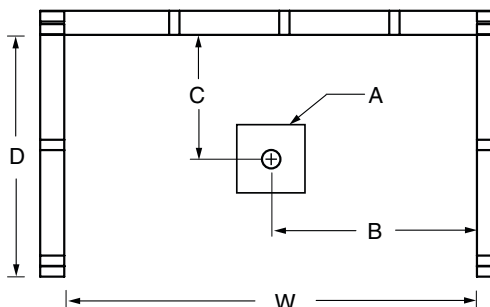

COLOR & TRIM OPTIONS

Stock	Upgraded
White	Biscuit

M160

60 x 36 x 90
inches

FEATURES lbs Dimensional Tolerance $\pm 3/8"$. Dimensions needed for site preparation should be measured from the unit. Aquatic assumes no responsibility for preparatory work.

DIMENSIONS

Specifications	inches
Width: Overall / Net	60 /
Depth: Overall / Net	36
Height: Overall / Net	90
Enclosure Opening	54 W x 81 H
Skirt Height	6
Drain Rough-In (from Back Wall)	17
Drain Rough-In (from Side Wall)	29
Drain: Diameter / Clearance	3 1/2 / 3/4

FRAMING DIMENSIONS inches

Type	D Depth	W Width	H Height	A Box-Out	B	C
Alcove	36	58	-	6 x 6	29	17

*Refer to installation instructions for further detail. (domed models)