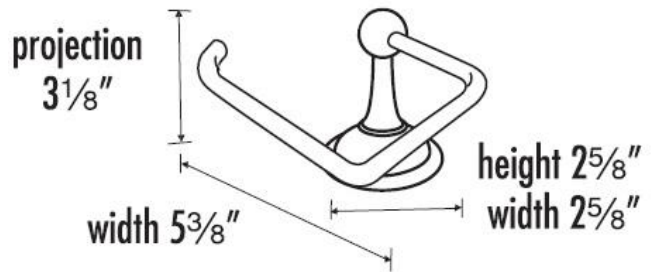

SPECIFICATIONS

YALE

SINGE POST TISSUE HOLDER

FEATURES

- Traditional styling
- Multiple finishes
- Concealed installation

WARRANTY

Limited lifetime

FINISHES