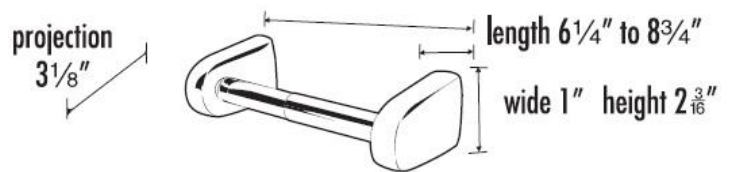

SPECIFICATIONS

EURO
TISSUE HOLDER

FEATURES

Modern styling
Multiple finishes
Concealed installation

WARRANTY

Limited lifetime

FINISHES

Polished Brass (PB)
Polished Brass/Non-lacquered (PB/NL)
Polished Chrome (PC)
Bronze (BRZ)
Polished Nickel (PN)
Satin Nickel (SN)

MATERIAL

Brass

Item#

A8960

NOTE: Dimensions and specifications are subject to change without notice.