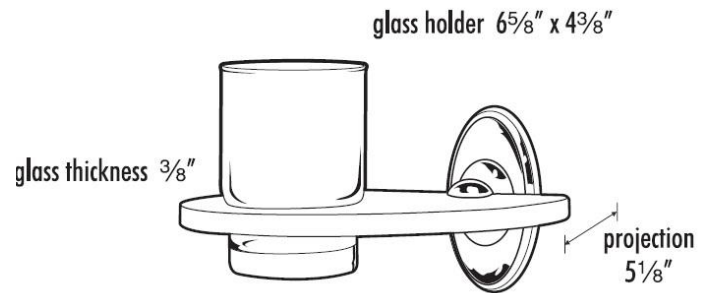

SPECIFICATIONS

CLASSIC TRADITIONAL
TUMBLER HOLDER WITH TUMBLER

FEATURES

Traditional styling
Multiple finishes
Concealed installation

WARRANTY

Limited lifetime

FINISHES

Polished Brass (PB)
Polished Brass/Non-lacquered (PB/NL)
Polished Chrome (PC)
Antique English (AE)
Antique English Matte (AEM)
Barcelona (BARC)
Bronze (BRZ)
Chocolate Bronze (CHBRZ)
Polished Antique (PA)
Polished Nickel (PN)
Satin Nickel (SN)