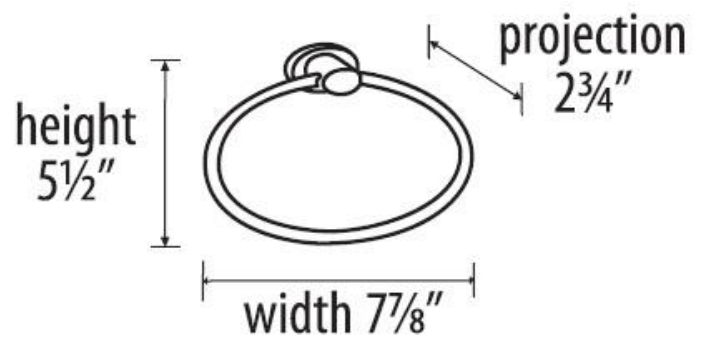

**SPECIFICATIONS**

**CONTEMPORARY III**  
TOWEL RING

**FEATURES**

Modern styling  
Multiple finishes  
Concealed installation

**WARRANTY**

Limited lifetime

**FINISHES**

Polished Brass/Non-lacquered (PB/NL)  
Polished Chrome (PC)  
Polished Nickel (PN)  
Satin Nickel (SN)

**MATERIAL**

Brass

Item#

A7640

NOTE: Dimensions and specifications are subject to change without notice.