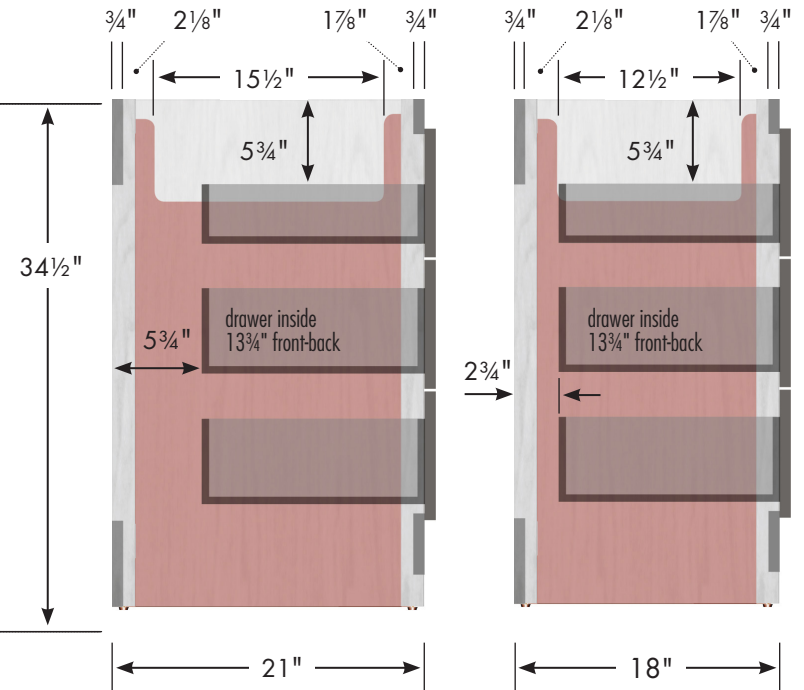

Adjustable/removable shelf under basin behind doors

internal dividers

Vanity back clear openings for plumbing (may need to cut adjustable shelf)

**30" Ravenna Vanity  
Drawers Left**  
30" wide  
34½" tall  
21" or 18" front-to-back