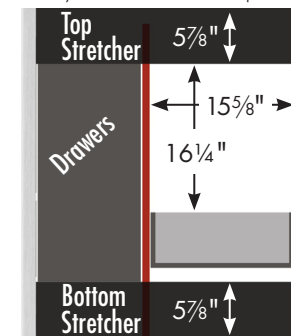

Adjustable/removable shelf under basin behind doors

internal dividers

Vanity back clear openings for plumbing (may need to cut adjustable shelf)

**30" Ravenna Vanity  
Drawers Left**  
30" wide  
34½" tall  
21" or 18" front-to-back